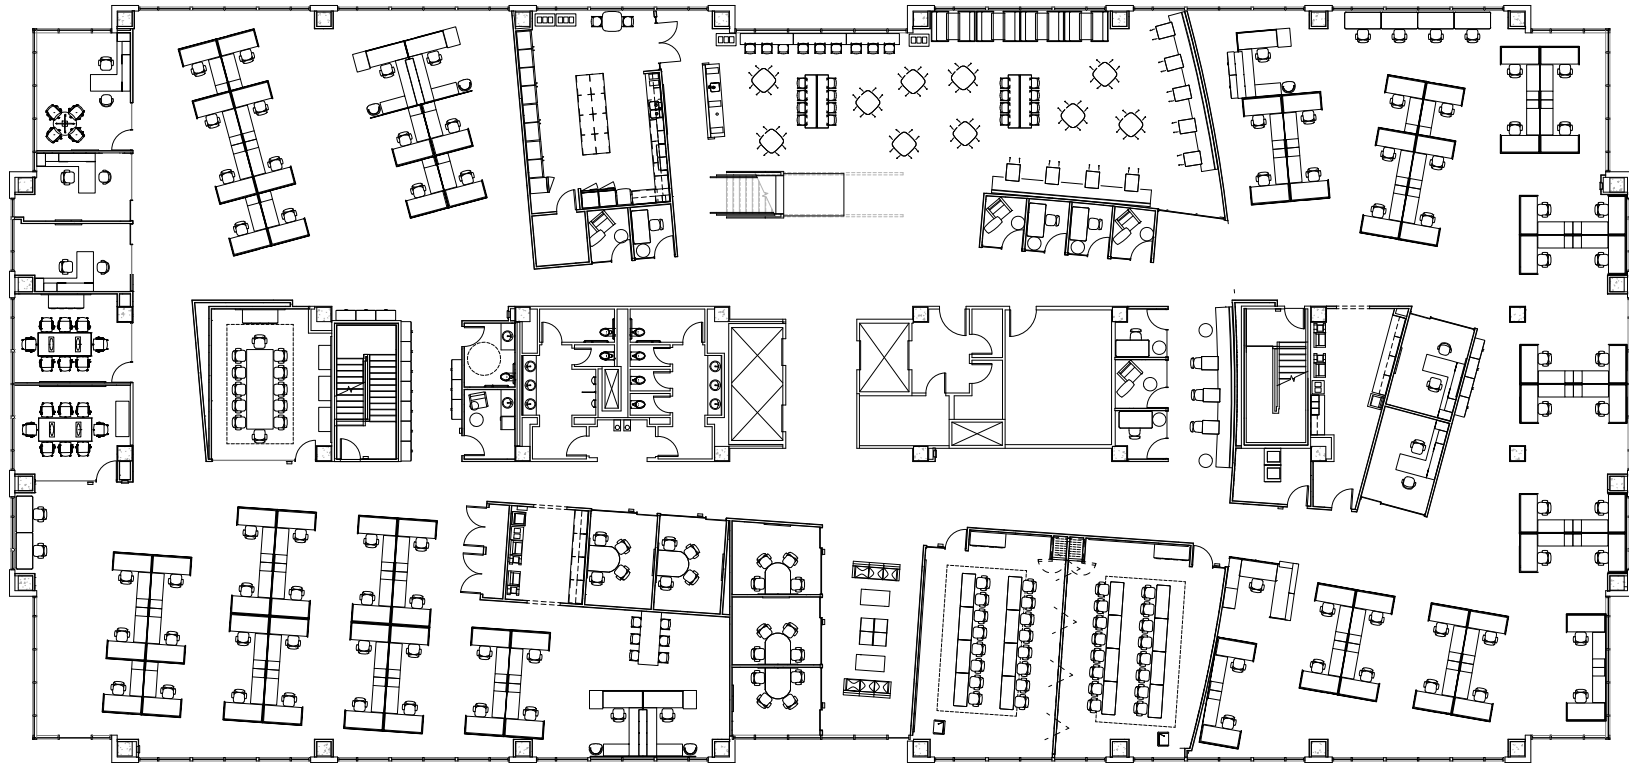

4TH FLOOR

SEVEN SPRINGS II

310 SEVEN SPRINGS WAY
BRENTWOOD, TENNESSEE 37027

28,733 RSF

Jenna Muller
Senior Director
+1 202 436 1560
jenna.muller@cushwake.com

Kelly Sullivan
Associate
+1 615 568 5297
kelly.sullivan@cushwake.com