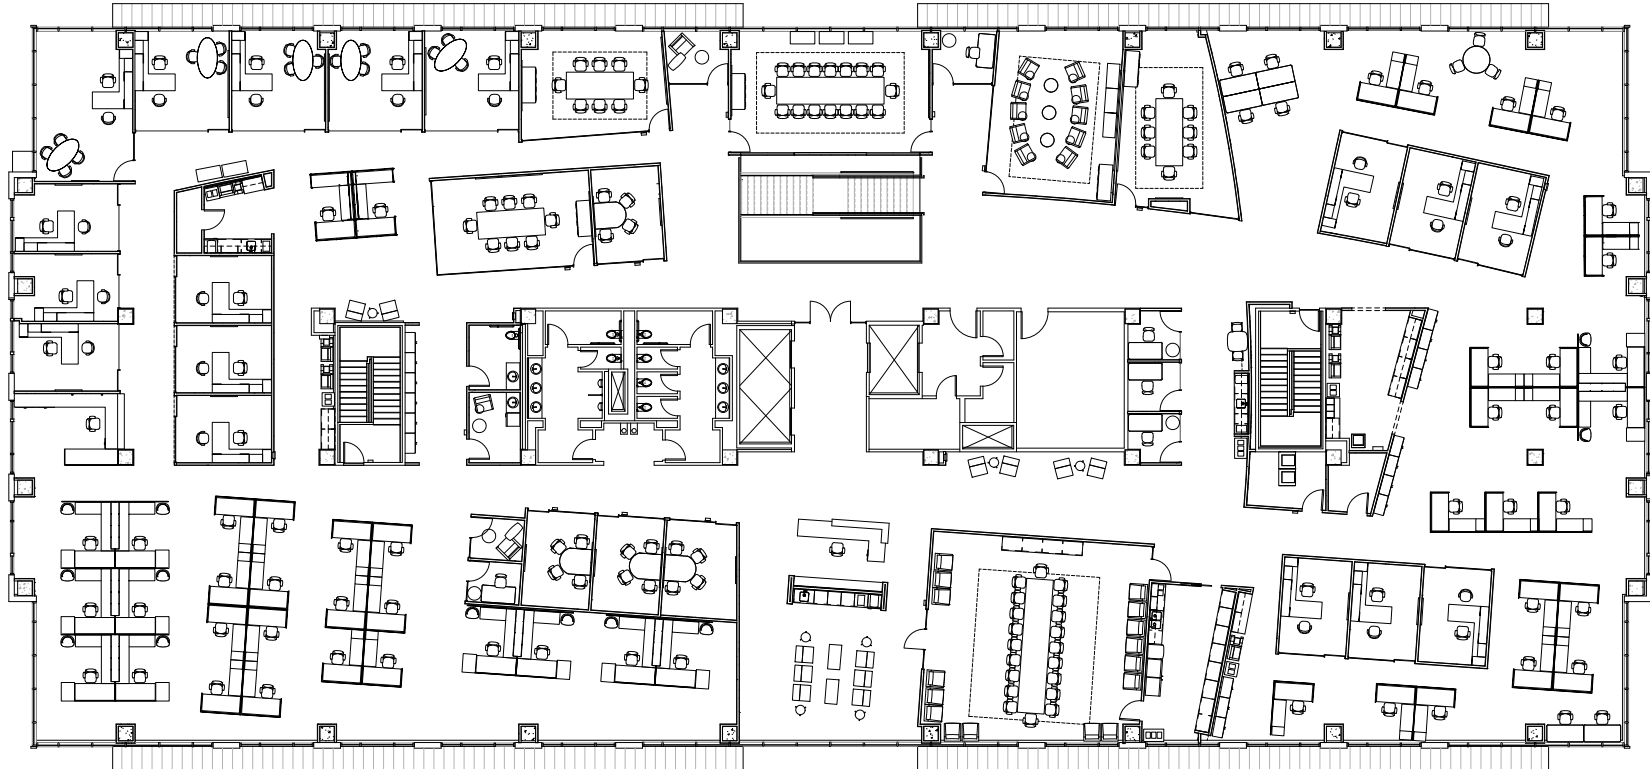

5TH FLOOR

SEVEN SPRINGS II

310 SEVEN SPRINGS WAY
BRENTWOOD, TENNESSEE 37027

27,408 RSF

Jenna Muller
Senior Director
+1 202 436 1560
jenna.muller@cushwake.com

Kelly Sullivan
Associate
+1 615 568 5297
kelly.sullivan@cushwake.com