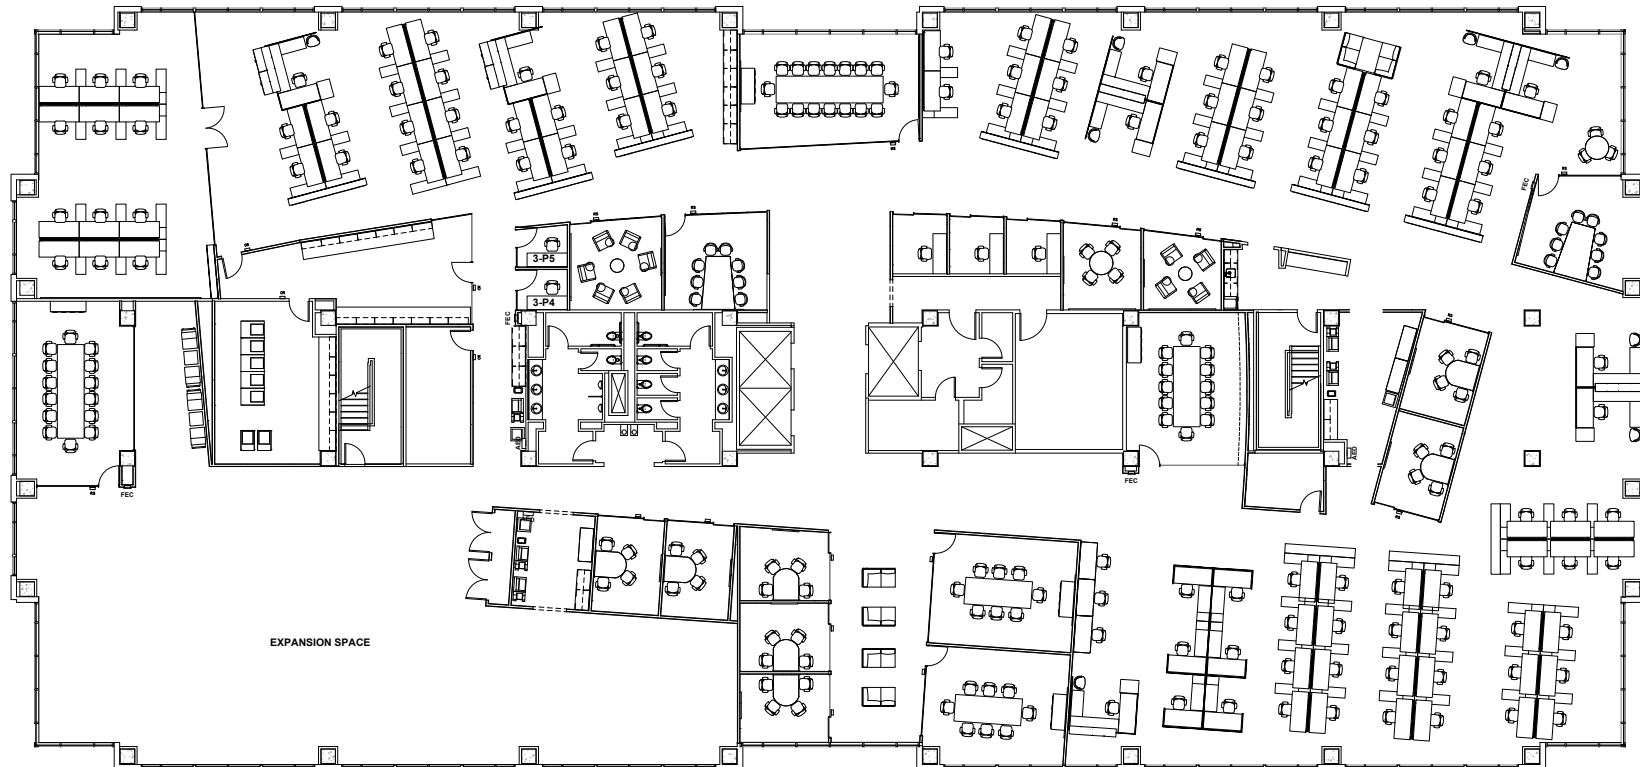

3RD FLOOR

SEVEN SPRINGS II

310 SEVEN SPRINGS WAY
BRENTWOOD, TENNESSEE 37027

28,733 RSF

Jenna Muller
Senior Director
+1 202 436 1560
jenna.muller@cushwake.com

Kelly Sullivan
Associate
+1 615 568 5297
kelly.sullivan@cushwake.com