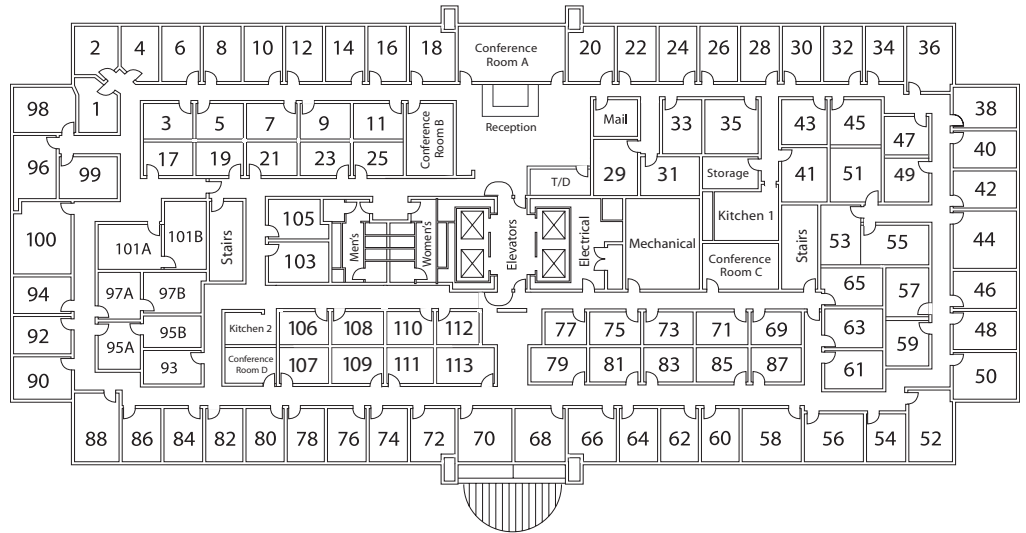

Hall Office Park

2591 Dallas Parkway, Suite 300, Frisco, TX 75034

PREMIER AMENITIES

Our private suites can be easily customized to fit your desired aesthetic and brand.

- Private Offices
- Team Rooms
- High Speed Internet
- Telephone Answering
- Mail Collection
- Equipped Kitchen
- Day Offices
- Meeting Rooms
- Daily Janitorial
- Furnished or Unfurnished

PREMIER DIFFERENCE

We've been perfecting the professional workspace for over 21 years.

- Highly-Professional Atmosphere
- On-Site Manager & Support Staff
- Scalable Solutions for Individuals and Teams
- On-Site Billing
- 90+ Locations Nationwide

NEARBY AMENITIES

Frisco is the fastest growing city in the U.S. for a reason! As part of the Greater Dallas-Fort Worth metro area, it's also attracts major corporations including T-Mobile and Oracle.

Hall Park Amenities:

- Athletic Facility
- Auto Detail
- Bike Share Program
- Concierge
- Murphey's Deli
- Prosperity Bank & ATM
- Starbucks
- Walking Trails

Nearby Amenities:

- Baylor Medical Center
- Dallas Cowboys HQ
- Dr. Pepper Ballpark
- IKEA
- Pizza Hut Park
- Stonebriar Centre
- Stonebriar Country Club
- Turner Soccer Complex

Nearby Transit:

- Freeways – Dallas N Tollway, 121, 289
- Air – Dallas-Fort Worth (DFW)
- Air – Love Field (LOV)
- Bus – DCTA

CONTACT US

Let's touch base! Contact the on-site General Manager at 972-377-0000 or STOmanager@premierworkspaces.com to schedule a tour.