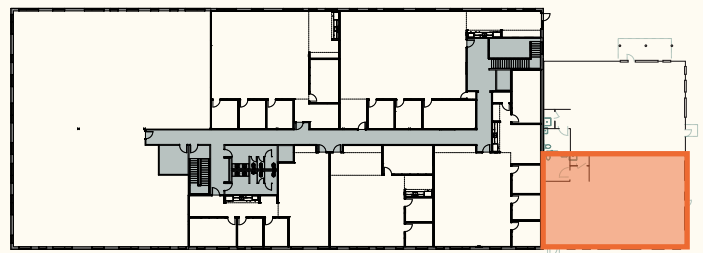

# Suite 81010

2,415 SF

First Floor

Office Space For Lease at Leander Union - 10860 Crystal Falls Pkwy, Leander, TX 78641