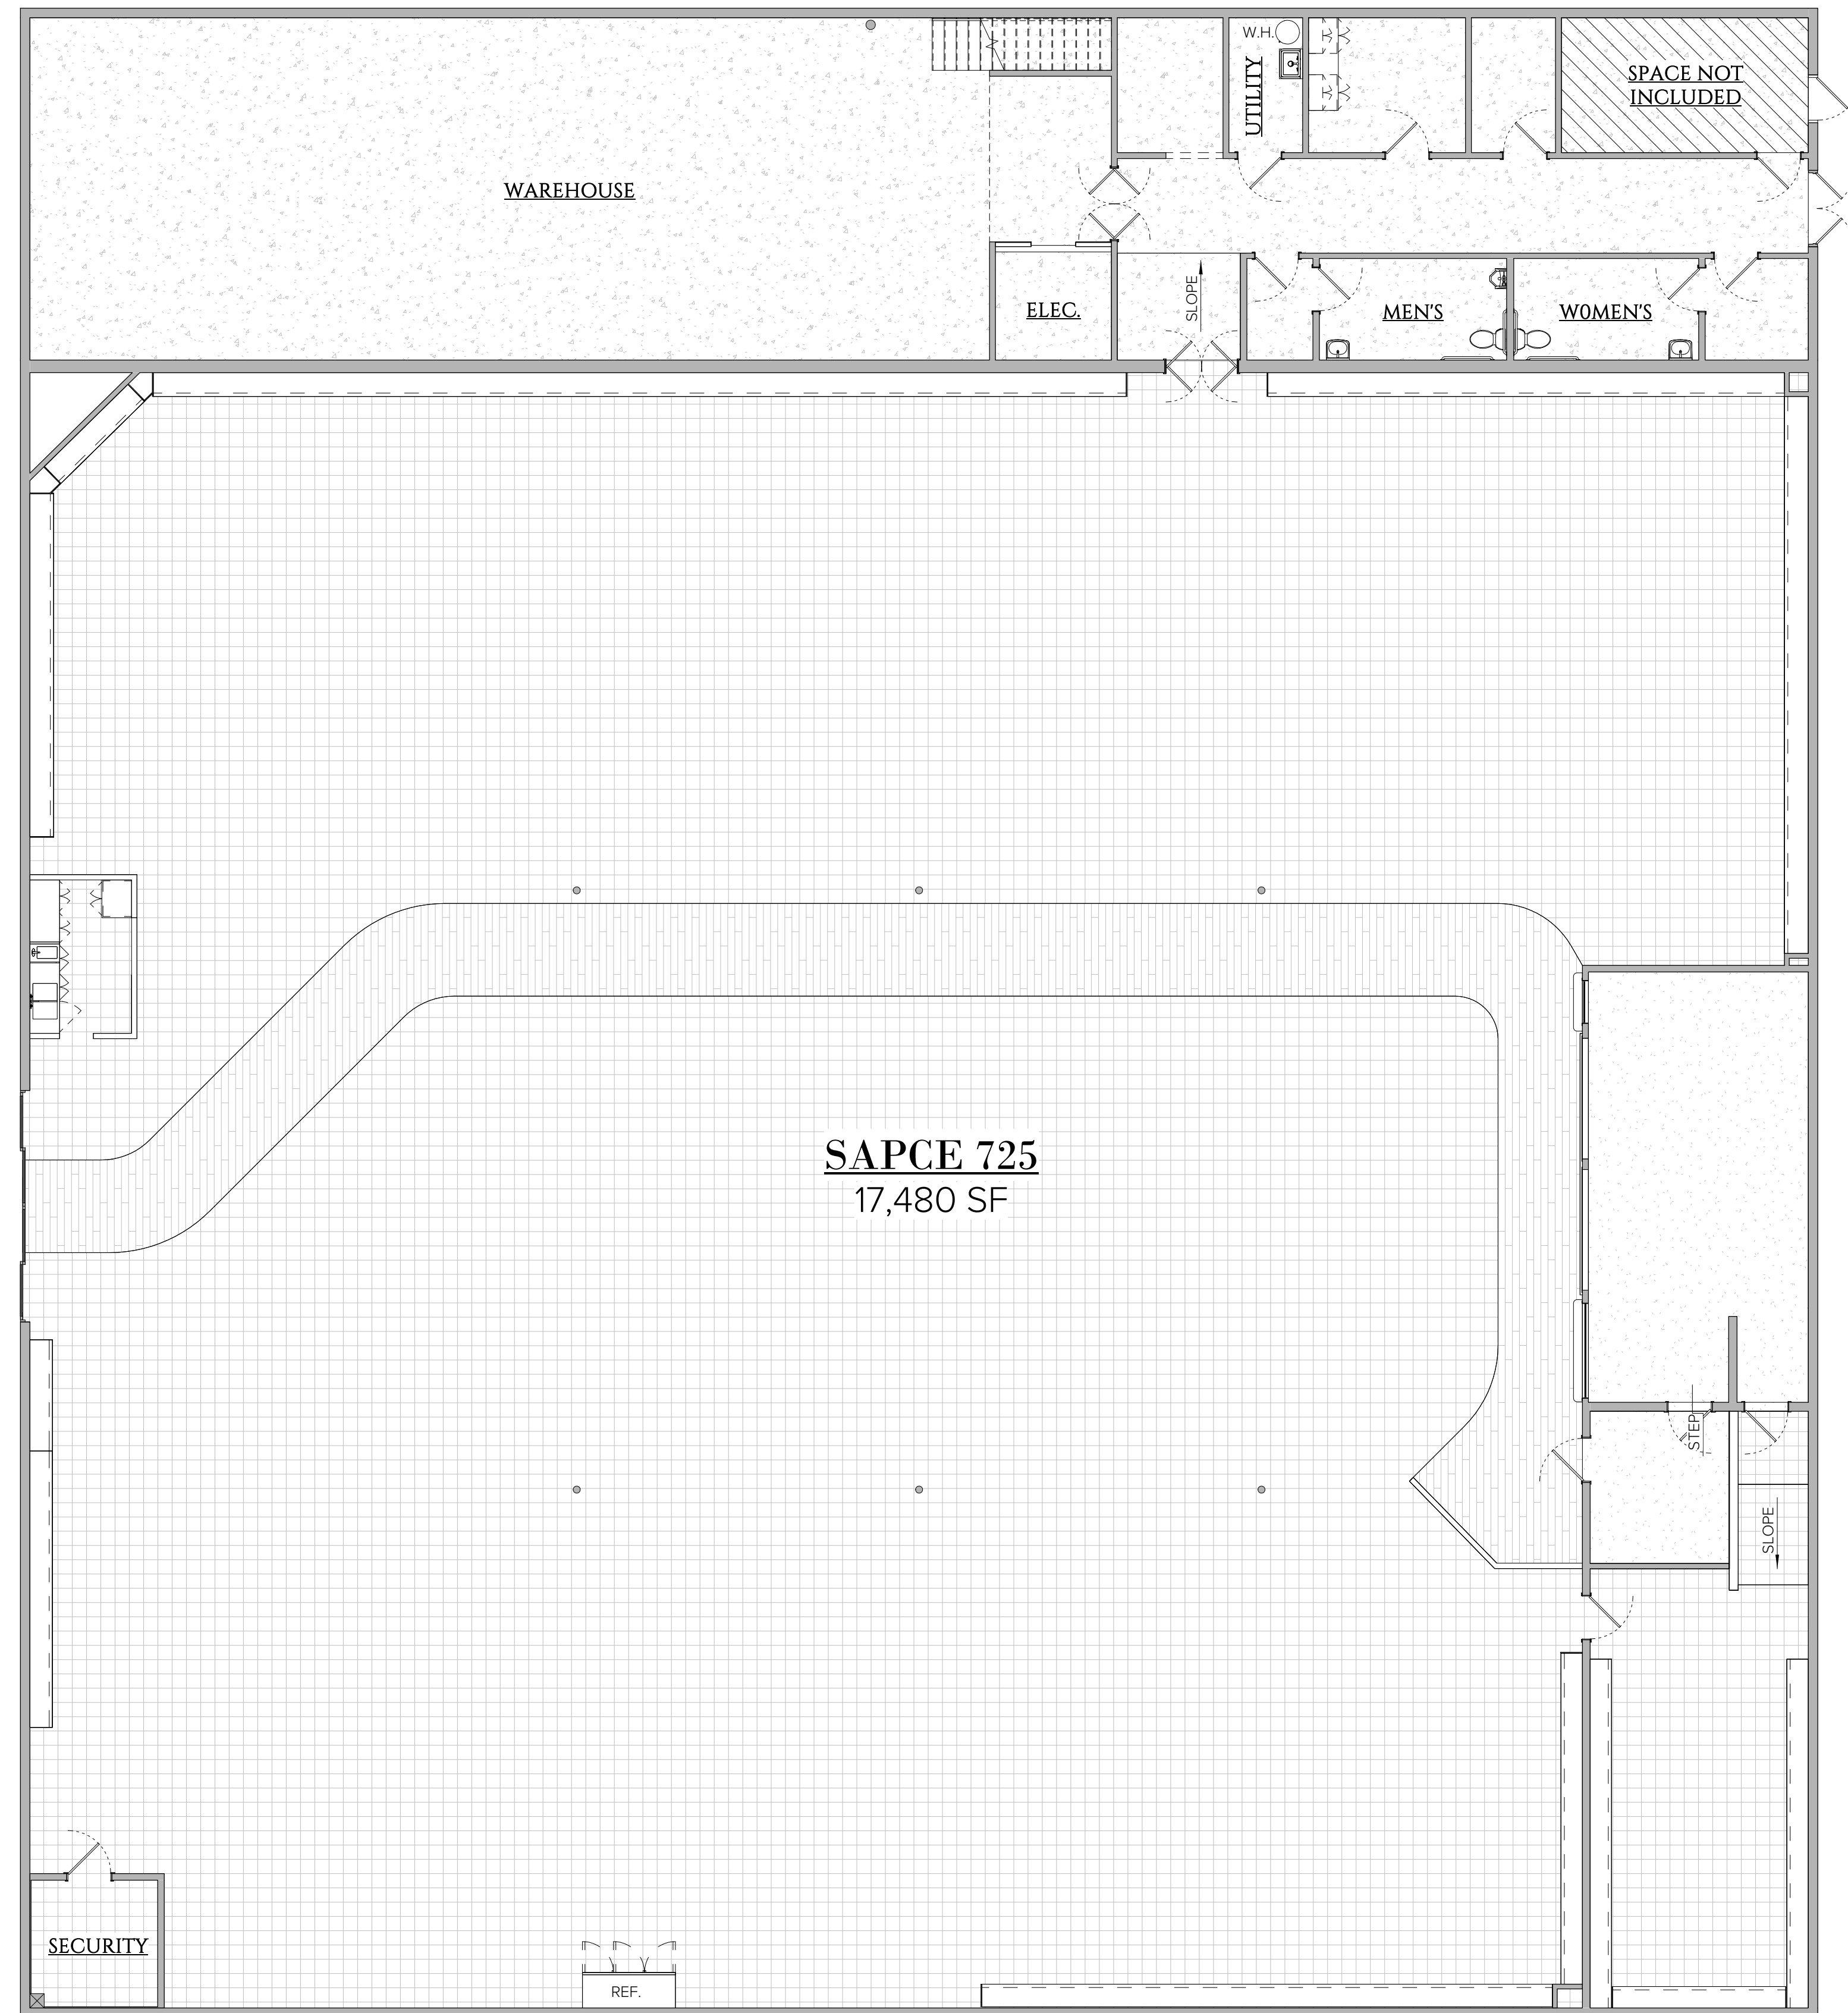

NORTH-EAST PERSPECTIVE

SOUTH-WEST PERSPECTIVE

**SPACE 725**  
17,480 SF

FLOOR PLAN