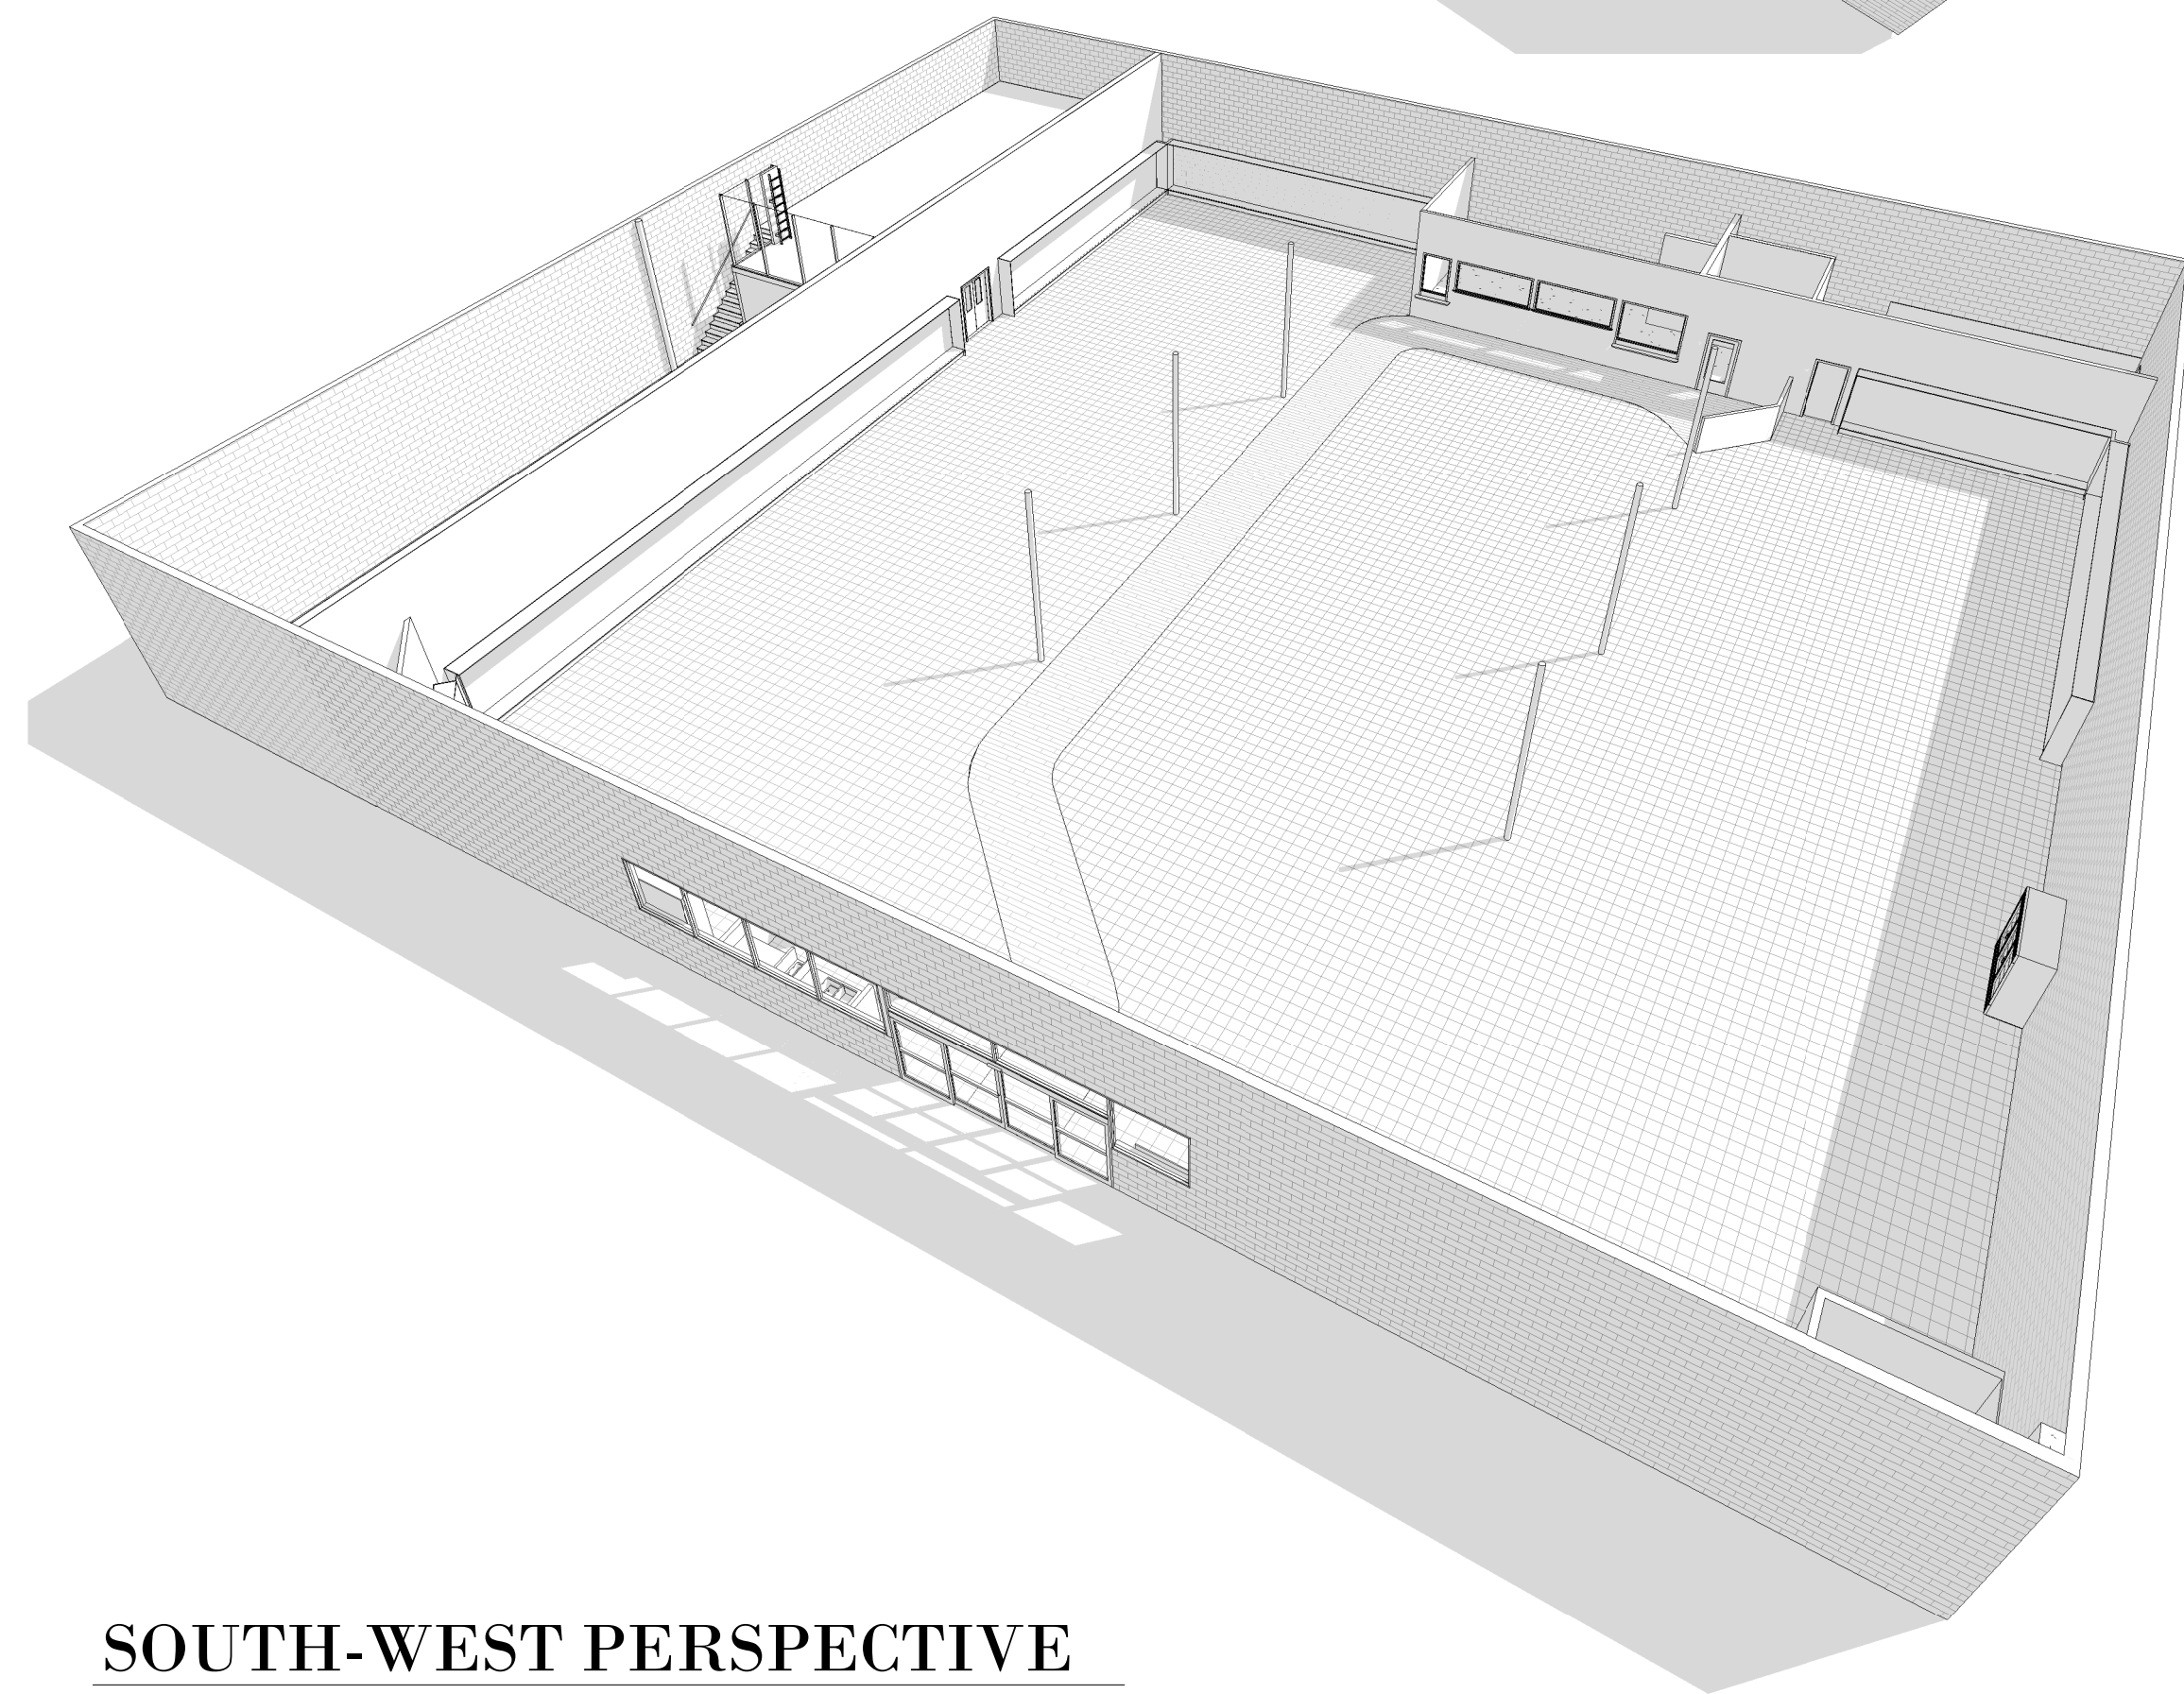

NORTH-EAST PERSPECTIVE

SOUTH-WEST PERSPECTIVE

**SPACE 725**  
17,480 SF

FLOOR PLAN