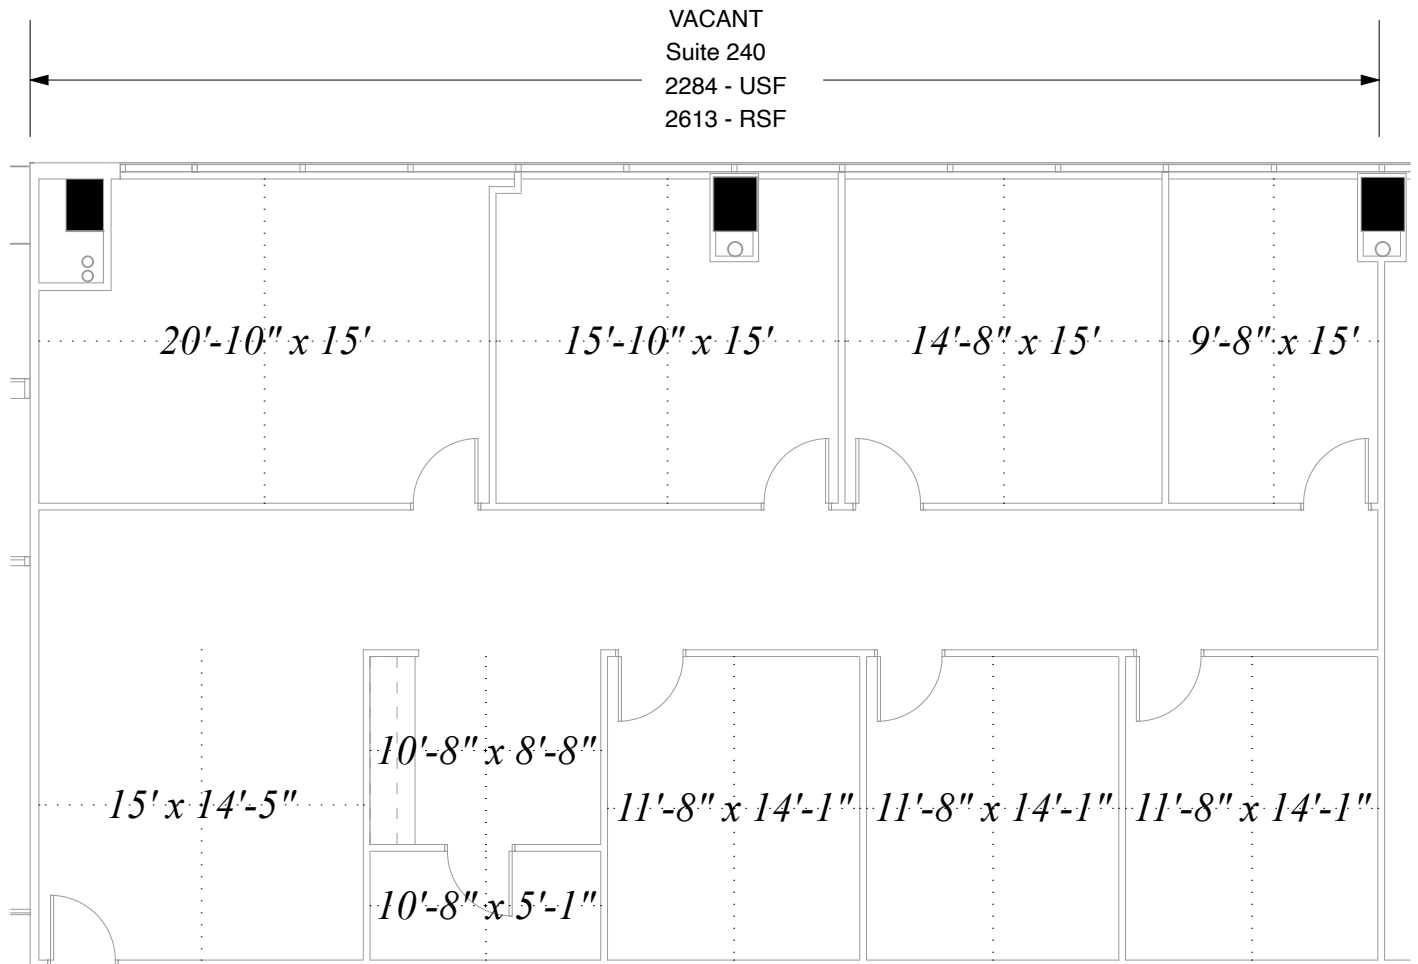

KEY PLAN

Inventure

MARKETING PLAN

1255 Corporate Dr. Irving, Texas  
SUITE 240

20.243  
Date Modified: 4/12/21