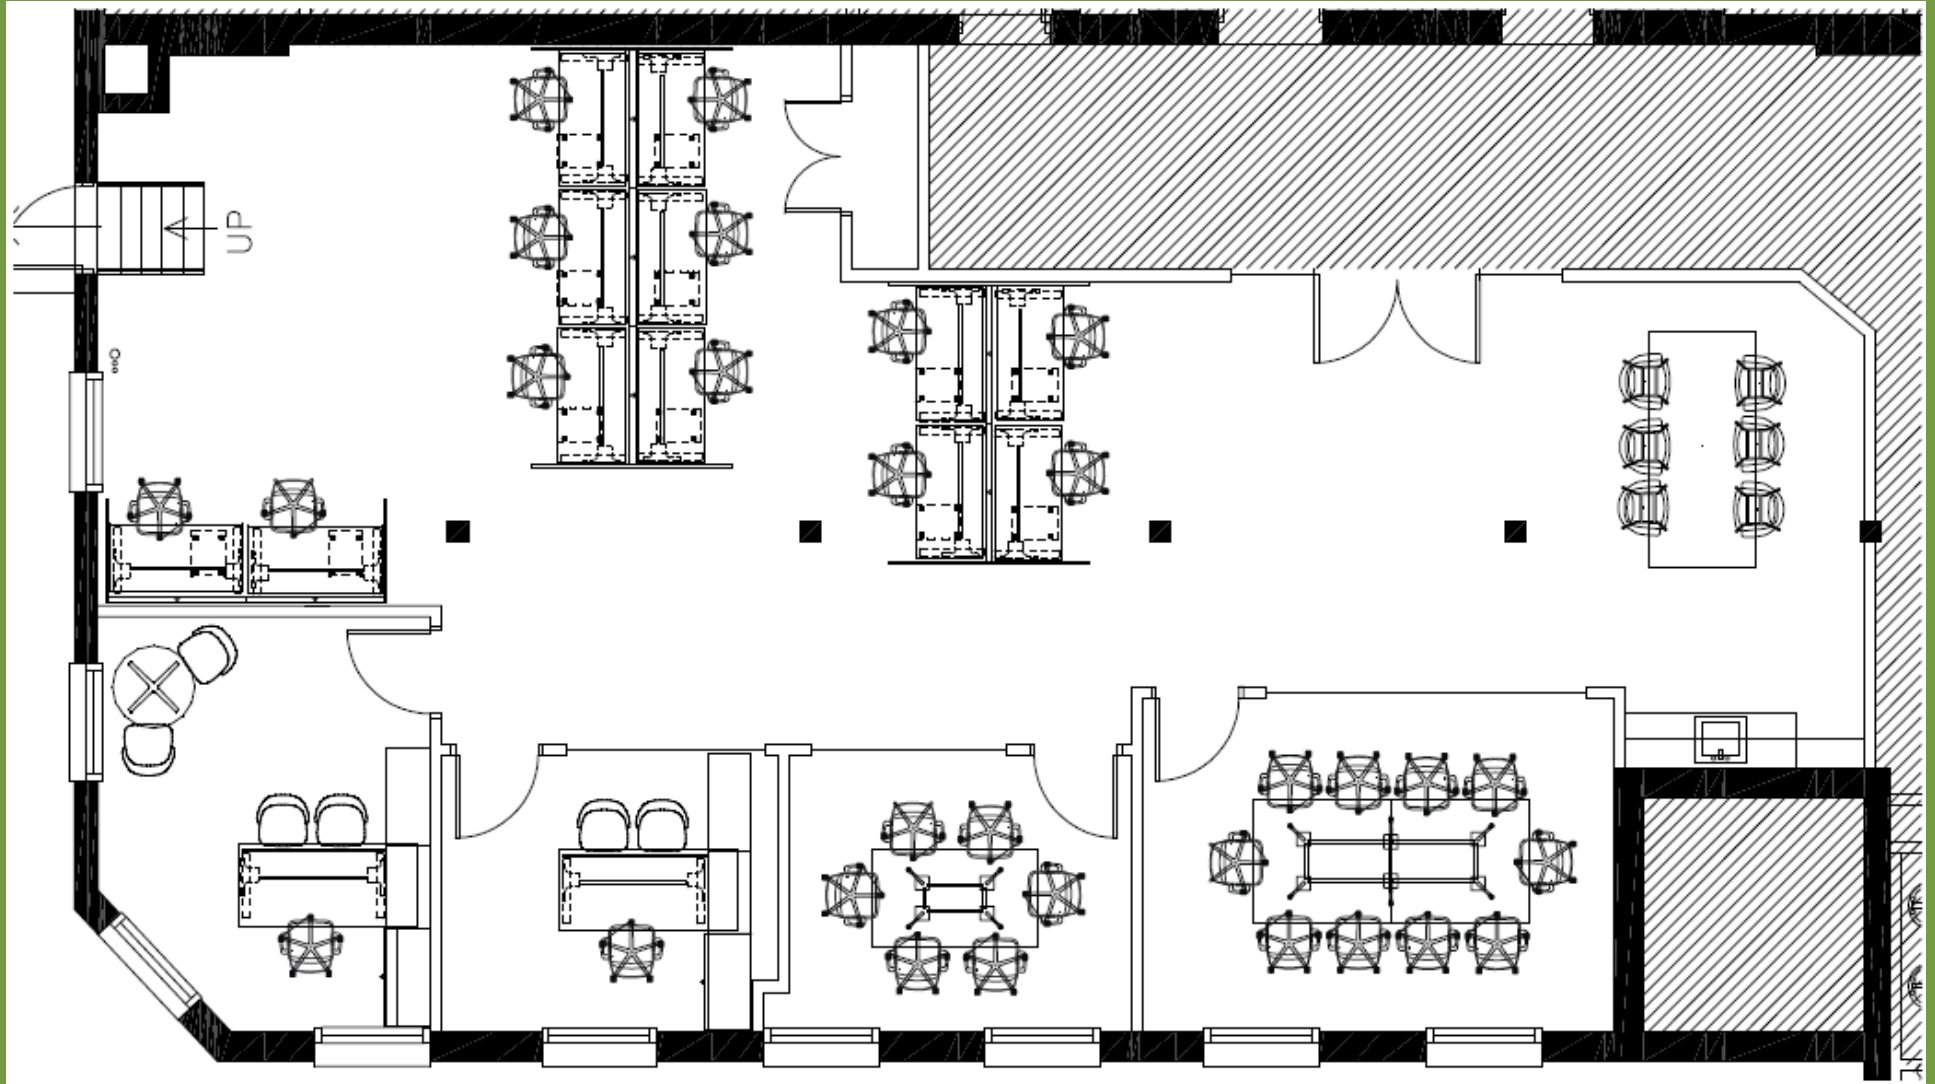

Average household
income

17%

Direct office vacancy

Floor Plan | Suite 500 | 2,329 RSF

Photos taken from a similar space in the building

**We Get You,
We Got You**

Aaron Zaretsky
312 970 3234
aaron@urbaninnovations.com