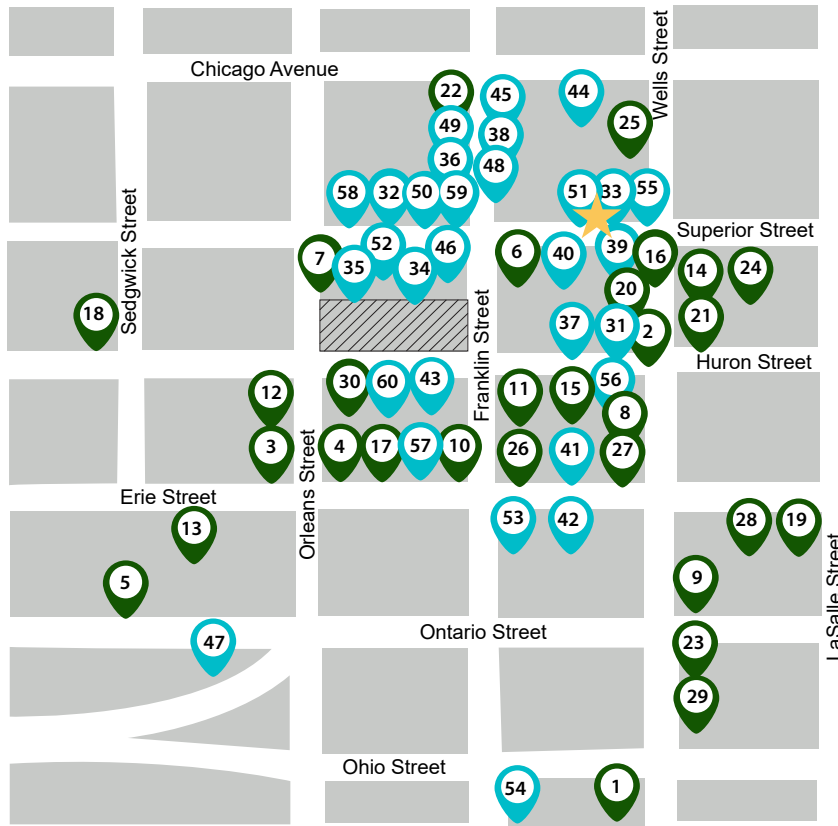

Average household
income

17%

Direct office vacancy

Floor Plan | Suite 500 | 2,329 RSF

Photos taken from a similar space in the building

**We Get You,
We Got You**

Aaron Zaretsky
312 970 3234
aaron@urbaninnovations.com

Area Restaurants & Showrooms

Restaurants

Showrooms

- 1 Al's Beef
- 2 Avli
- 3 SIFR
- 4 Blüm Restaurant & Bar
- 5 Boca Loca
- 6 Brett's Kitchen
- 7 Club Lago
- 8 Cocoro
- 9 Dos Bros
- 10 Fairgrounds Cafe
- 11 Franklin Room
- 12 Green Door Tavern
- 13 Ground Up Coffee Co.
- 14 GT Prime
- 15 Indienne
- 16 OUD Coffee & Cafe
- 17 Mixed Greens
- 18 Obelix
- 19 bar avec
- 20 Prosecco
- 21 Poke San
- 22 Starbucks
- 23 Dave's Hot Chicken
- 24 The Goddess and Grocer
- 25 Torchio Pasta Bar
- 26 Union Sushi
- 27 Asador Bastian
- 28 Wildfire
- 29 Yours Truly
- 30 R.A.W.
- 31 Addington Gallery
- 32 Arclinea/WPA Chicago
- 33 Armazem Design
- 34 Boffi | DePadiva
- 35 Bulthaup
- 36 California Closets
- 37 Eva Quatemán Interiors
- 38 Gruen Gallery
- 39 Hilton - Asmus Contemporary
- 40 Jean Albano Gallery
- 41 Jesse Chicago
- 42 Kozy's Cyclery
- 43 Libby Glass
- 44 Lightology
- 45 Lumina Galleries
- 46 Luminaire
- 47 Luxury Furniture Centre
- 48 Manifesto
- 49 Melanie Cooper Gallery
- 50 Mobili Mobel
- 51 Moderne Living
- 52 Molteni&C Chicago
- 53 Prestige Designs
- 54 Renaissance Tile & Bath
- 55 Rosenthal Fine Art
- 56 Samuel Lynne Galleries
- 57 Sliding Door Company
- 58 ICG Gallery Chicago
- 59 Zg Gallery
- 60 Zolla Liberman Gallery

★ 212 W Superior

● Restaurants

● Showrooms

▨ Planned Development

Walking Score

97

Riding Score

100