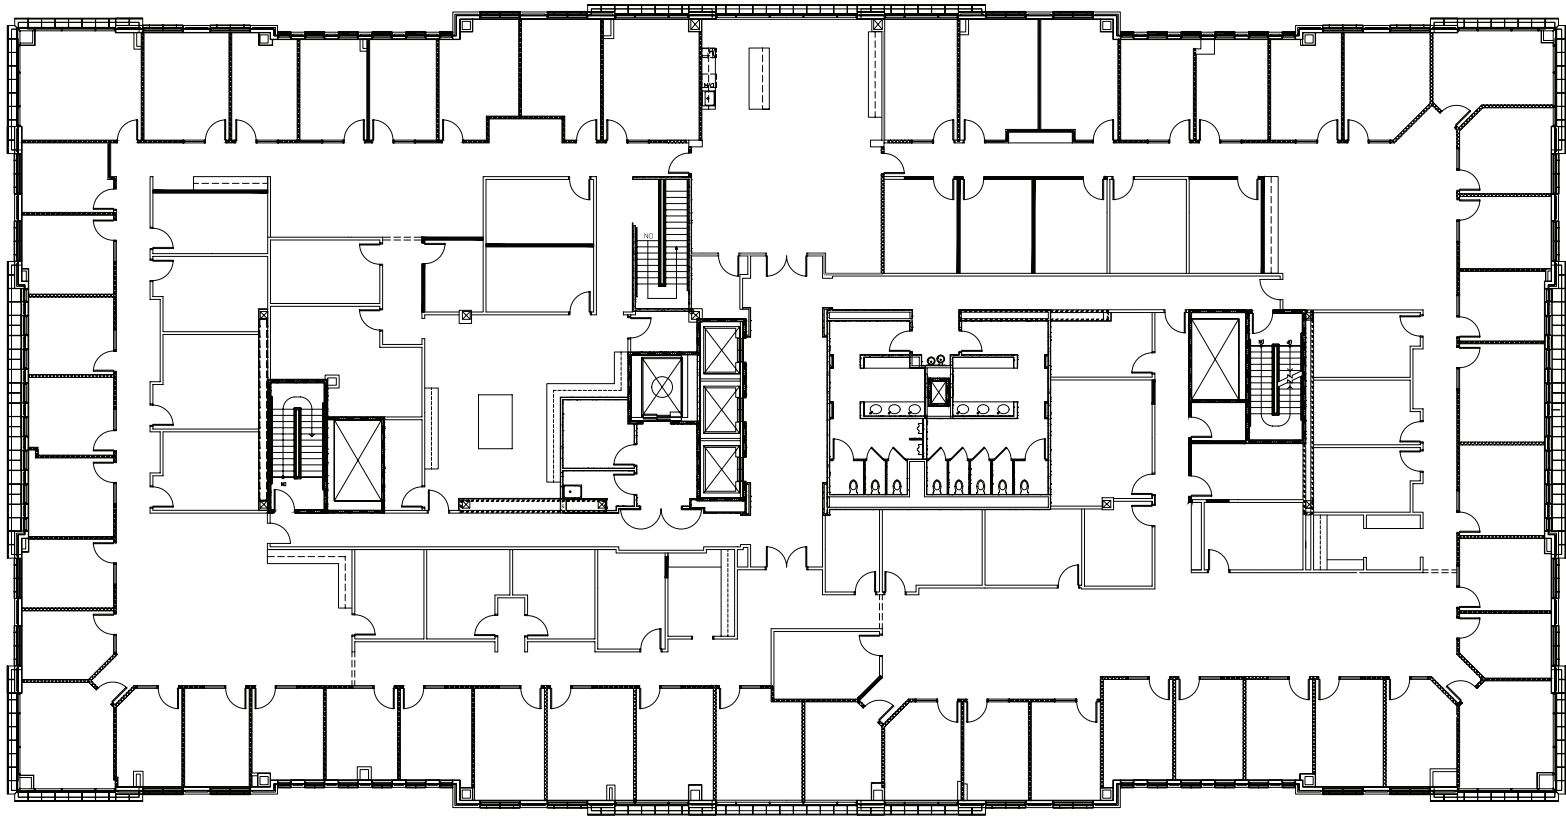

WADE I SUITE 400

26,107 SF

JANE DOGGETT, CCIM

919.625.8828

JANE.DOGGETT@FOUNDRYCOMMERCIAL.COM

PATRICK BLACKLEY

919.274.9323

PATRICK.BLACKLEY@FOUNDRYCOMMERCIAL.COM