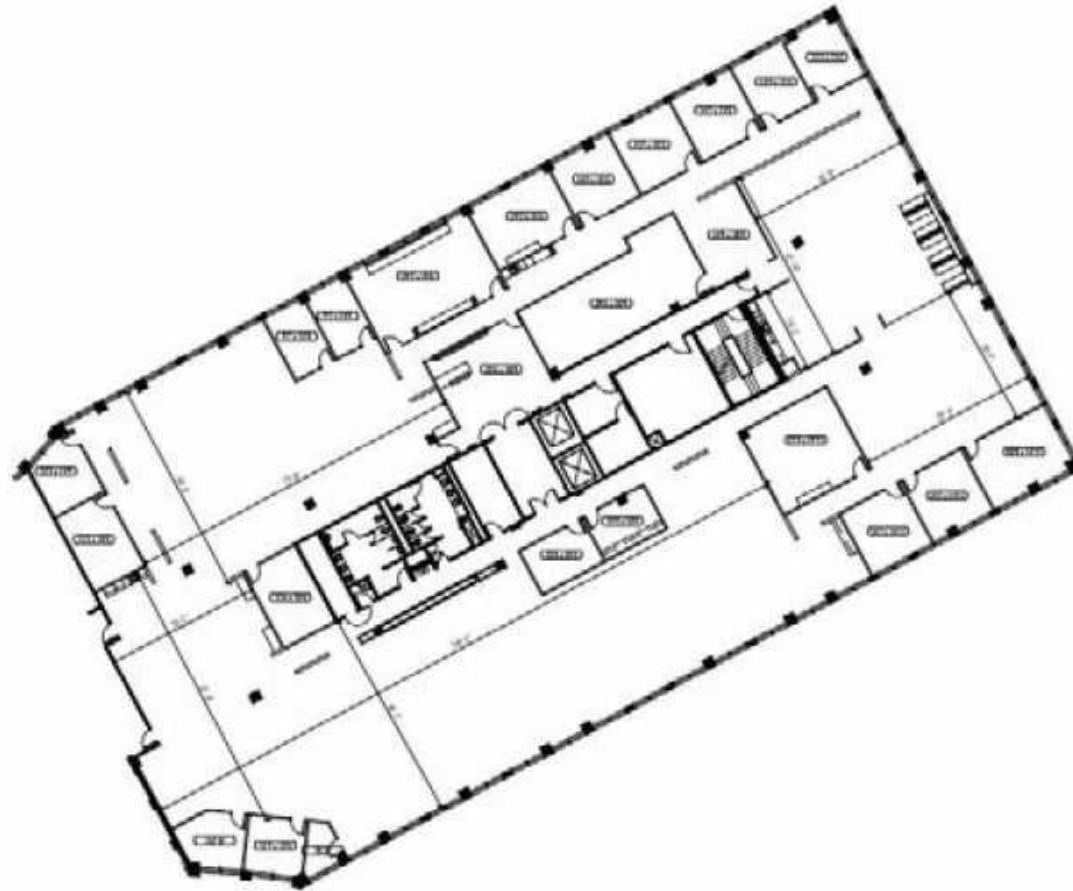

# WINDWARD CONCOURSE

1000 Windward Concourse | Alpharetta, GA 30005

Suite 230/250 | 23,339 SF

**Seabie Hickson IV**

404.376.1295  
shickson@lpc.com

**Matt Fergus**

404.414.7059  
mfergus@lpc.com

**Michael Howell**