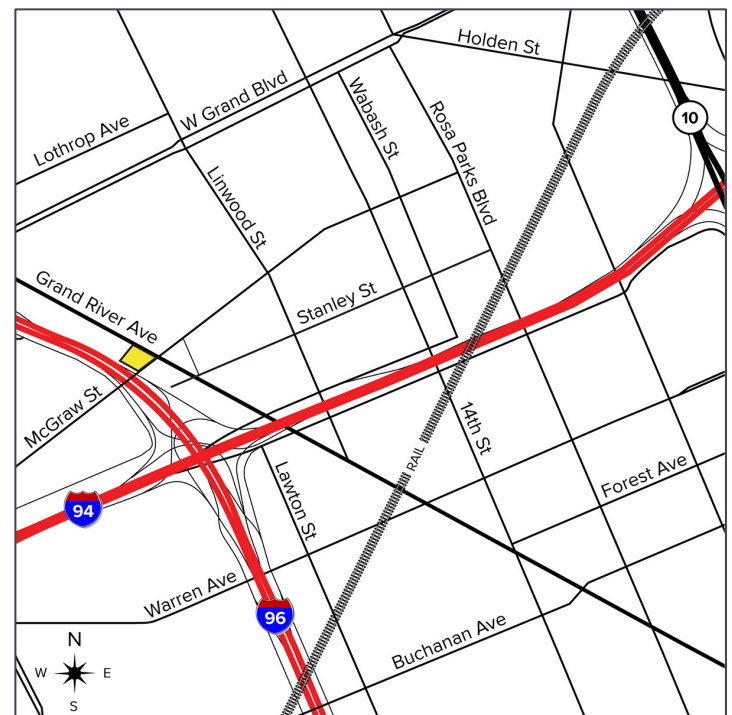

5935 W. GRAND RIVER AVE
DETROIT, MICHIGAN

INDUSTRIAL FOR SALE
7,600 Square Feet Available

**SIGNATURE
ASSOCIATES**
KNOW SIGNATURE | KNOW RESULTS

CITY ELEVATOR BUILDING

PROPERTY FEATURES

- 7,600 square feet available
- Located in NW Goldberg Neighborhood, home of \$3.0B Henry Ford Development
- 10'-12' clear height
- (2) 12'x10' & 10'x10' grade level door
- Zoned B4
- Area poised for tremendous growth
- 0.5-acre lot included in sale
- Unique 2-story building with huge creative potential and full basement
- Land contract available
- Drivable ramps to the 2nd story and into the basement
- Sale Price: \$295,000 (\$38.82/sq. ft.)