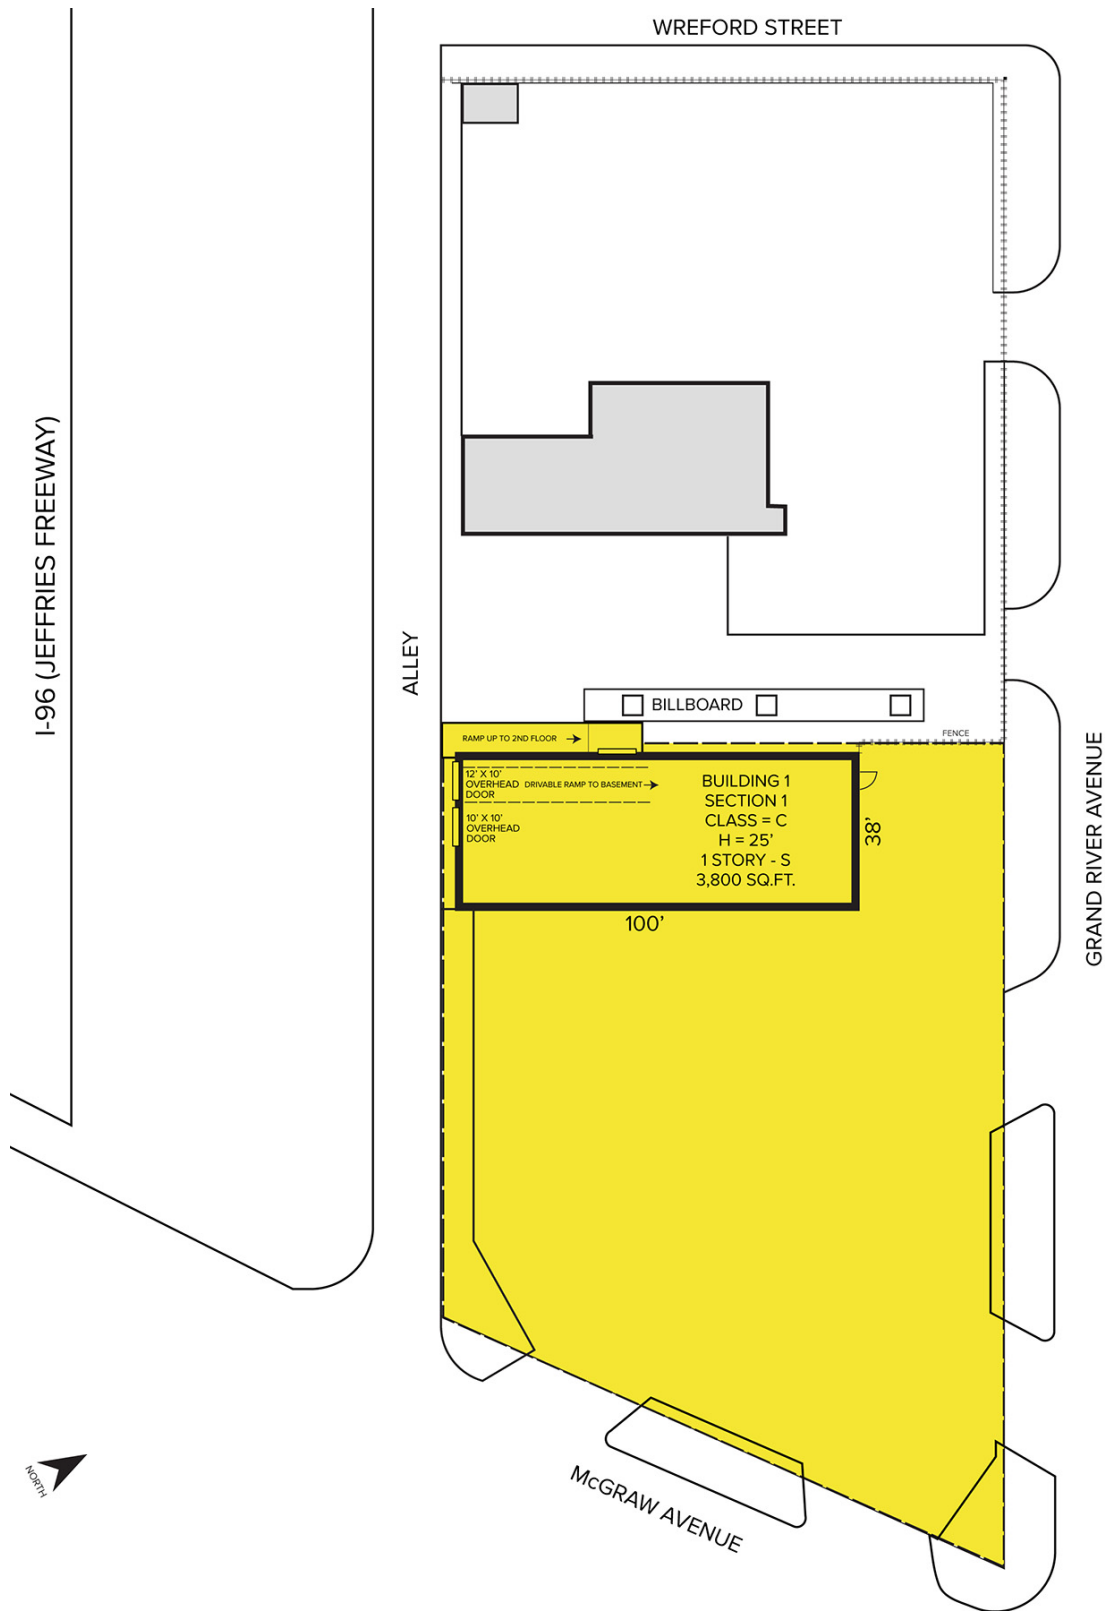

5935 W. Grand River Avenue – Detroit, Michigan

Industrial For Sale

7,600
Square Feet
AVAILABLE

Site Plan

For more information, please contact:

CHRIS MONSOUR
(248) 948 0107
cmonsour@signatureassociates.com

JOE STACK
(248) 359 0615
jstack@signatureassociates.com

SIGNATURE ASSOCIATES
One Towne Square, Suite 1200
Southfield, MI 48076
www.signatureassociates.com