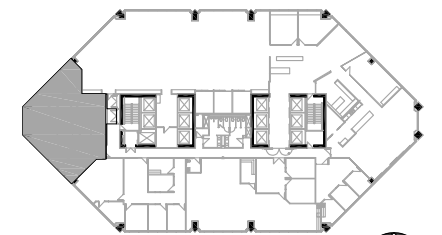

CENTRAL ARTS PLAZA

1850 NORTH CENTRAL AVENUE | PHOENIX, AZ 85004

SUITE 350
±2,169 RSF

NEWMARK

Brett Abramson
t 602-803-6604
brett.abramson@nrmk.com

Chris Beall
t 602-459-5634
chris.beall@nrmk.com

The information contained herein has been obtained from sources deemed reliable but has not been verified and no guarantee, warranty or representation, either express or implied, is made with respect to such information. Terms of sale or lease and availability are subject to change or withdrawal without notice.