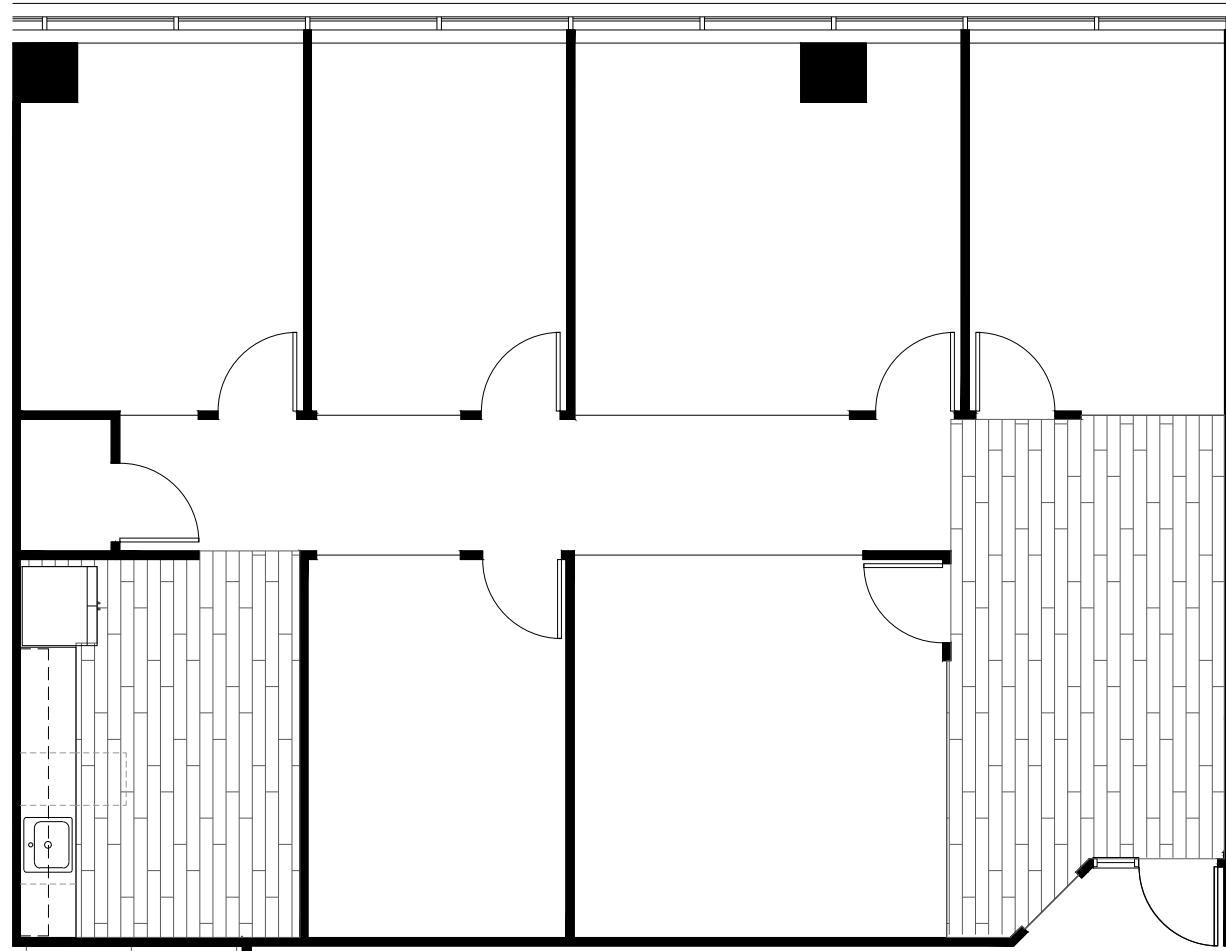

PLAZA TOWER

ONE

6400 Fiddlers Green Circle
Greenwood Village, CO 80111

Suite 1310
1,886 RSF