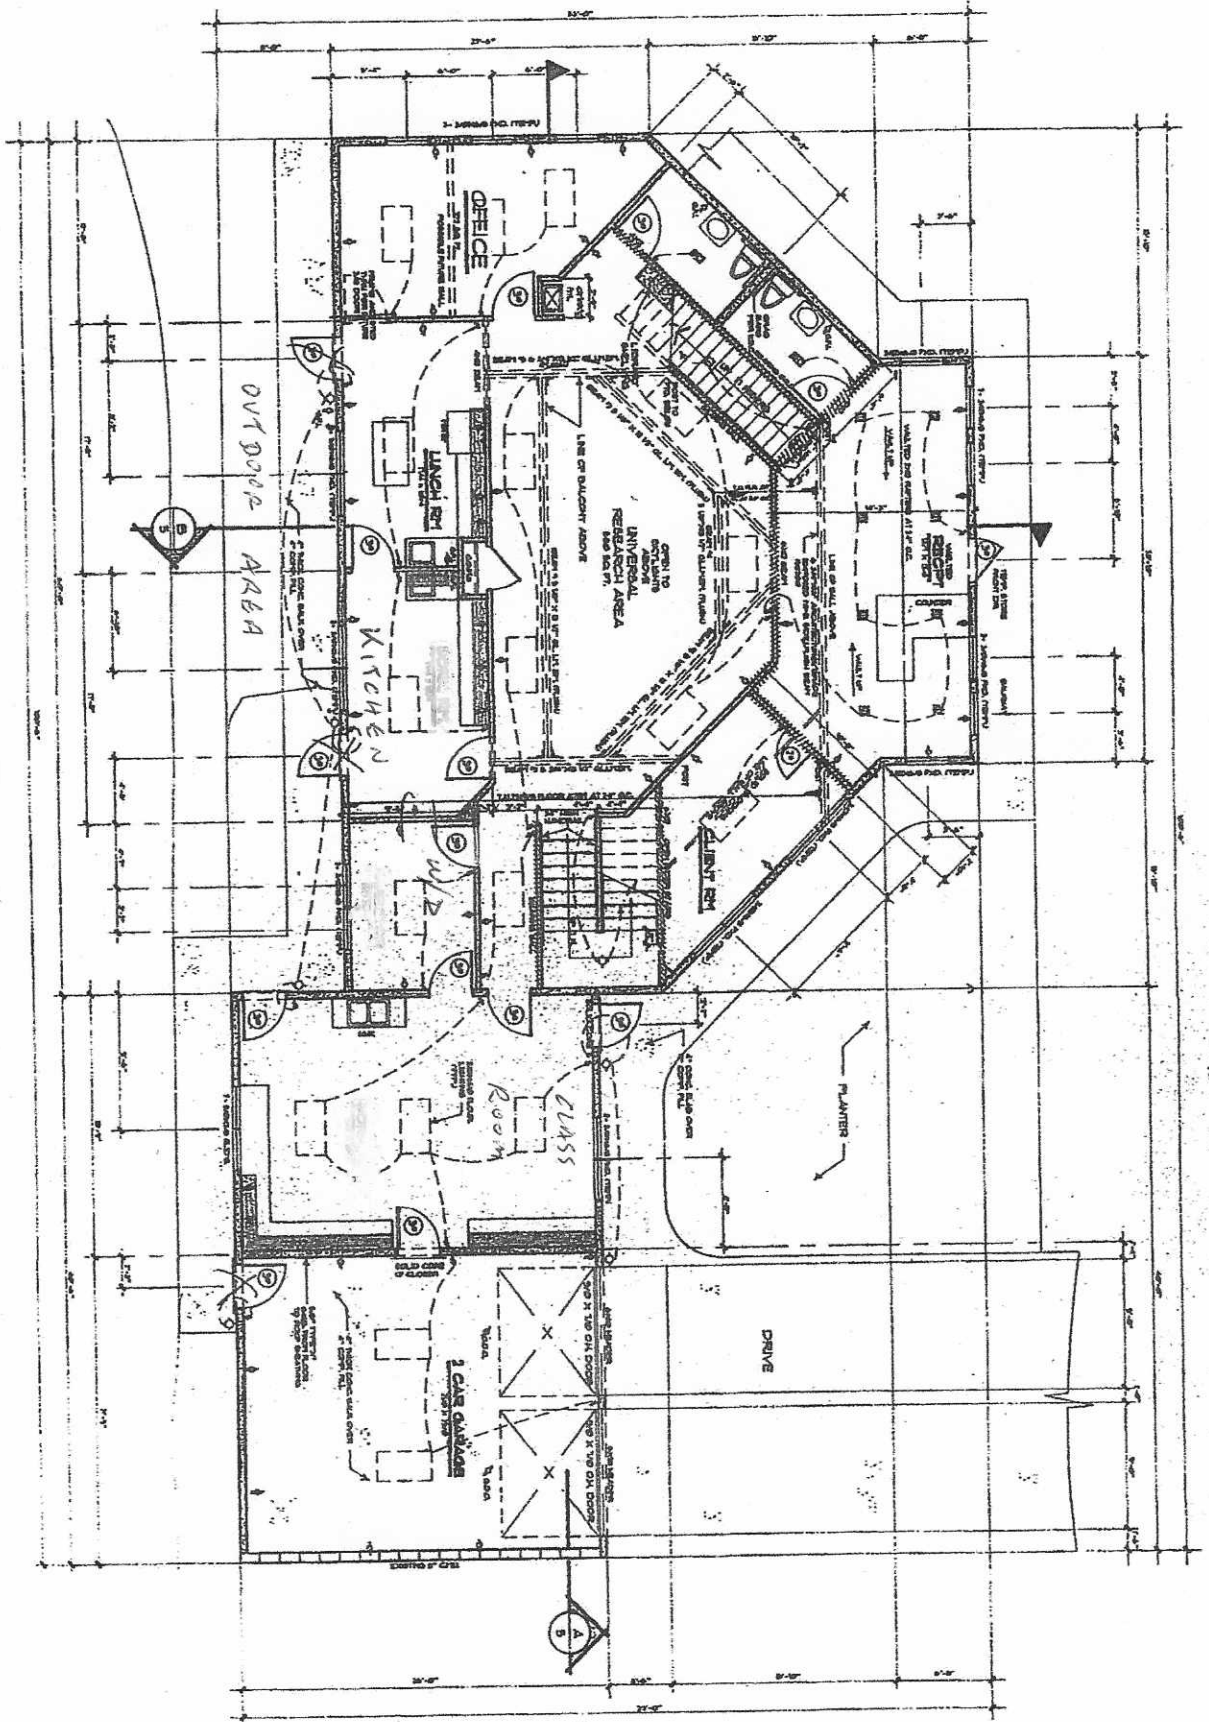

**MAIN FLOOR PLAN**

DATE	BY

**SunRidge Design**  
 8535 SE STARK PORTLAND, OREGON 97216  
 (503) 257-7852  
 (Faxline) (503) 235-5111

**OWNER - BUILDER**  
 Robert E. Smalley Construction  
 PORTLAND, OREGON  
 CB#70587  
 (503) 760-3461

**TENANTS**  
 ARCHAEOLOGICAL  
 INVESTIGATIONS  
 NORTHWEST

NO.	DATE	BY