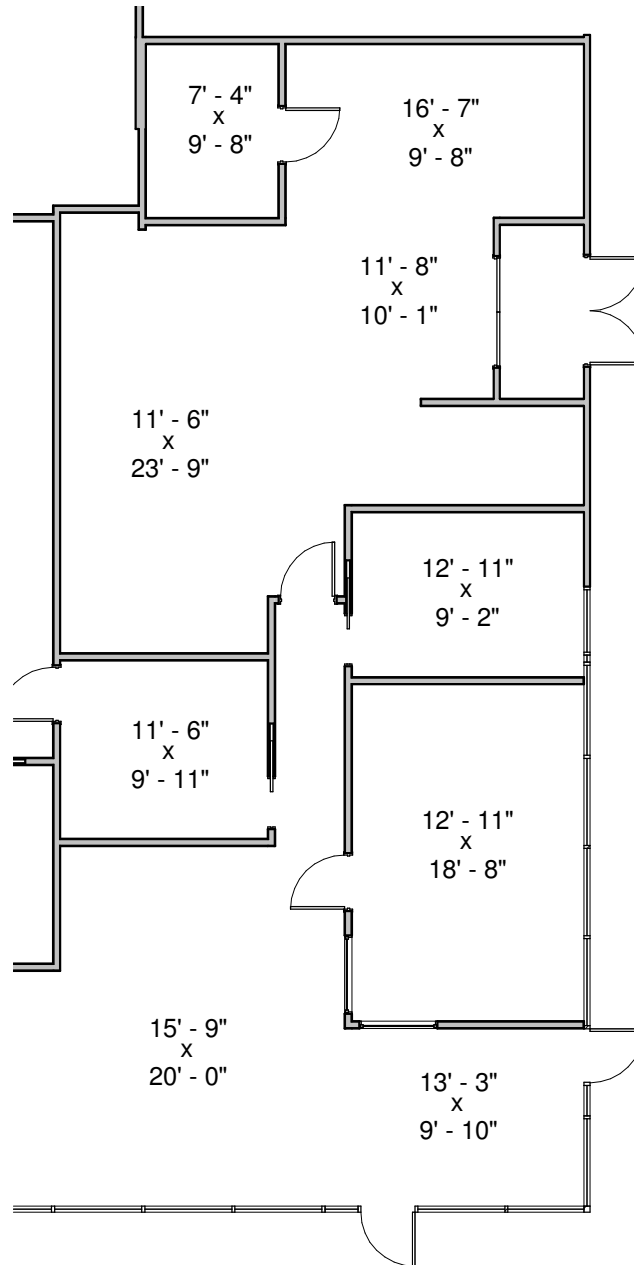

## Interstate Village

2300 S. Bell Street  
Amarillo, TX 79106

Suite 1

± 1,954 Rentable Square Feet