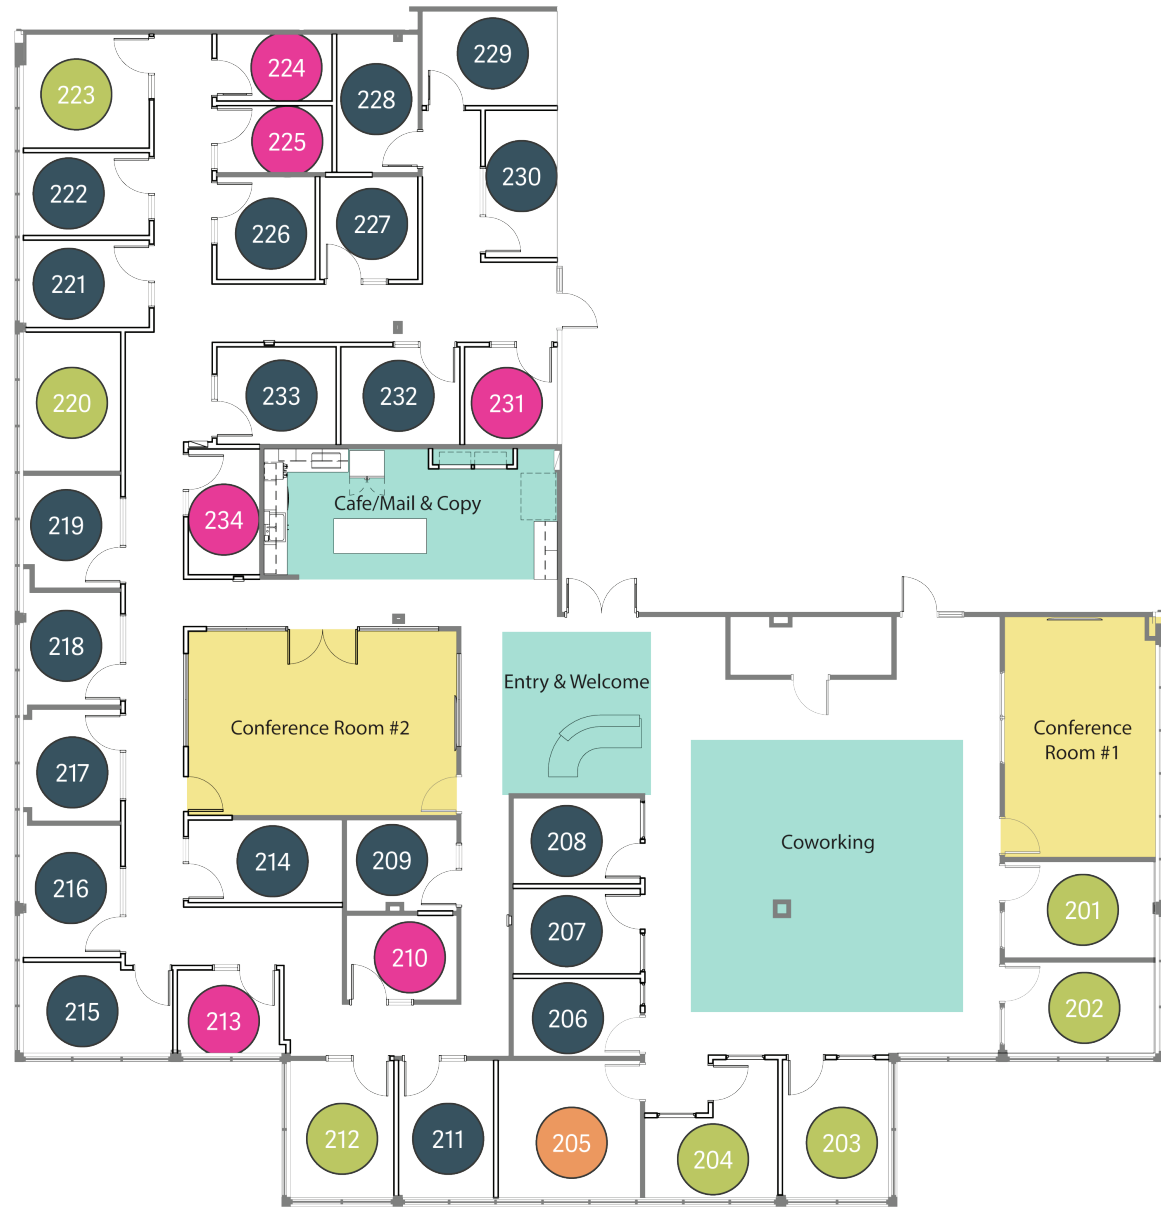

DREAMERS | RISK-TAKERS | DOERS

INSPIRED HERE.

- Conference Rooms
- Common Areas
- Small Office
- Medium Office
- Large Office
- Extra Large Office

**Eagle**  
408 S. Eagle Road, Suite 205  
Eagle, ID 83616  
208.501.0002

officeevolution®