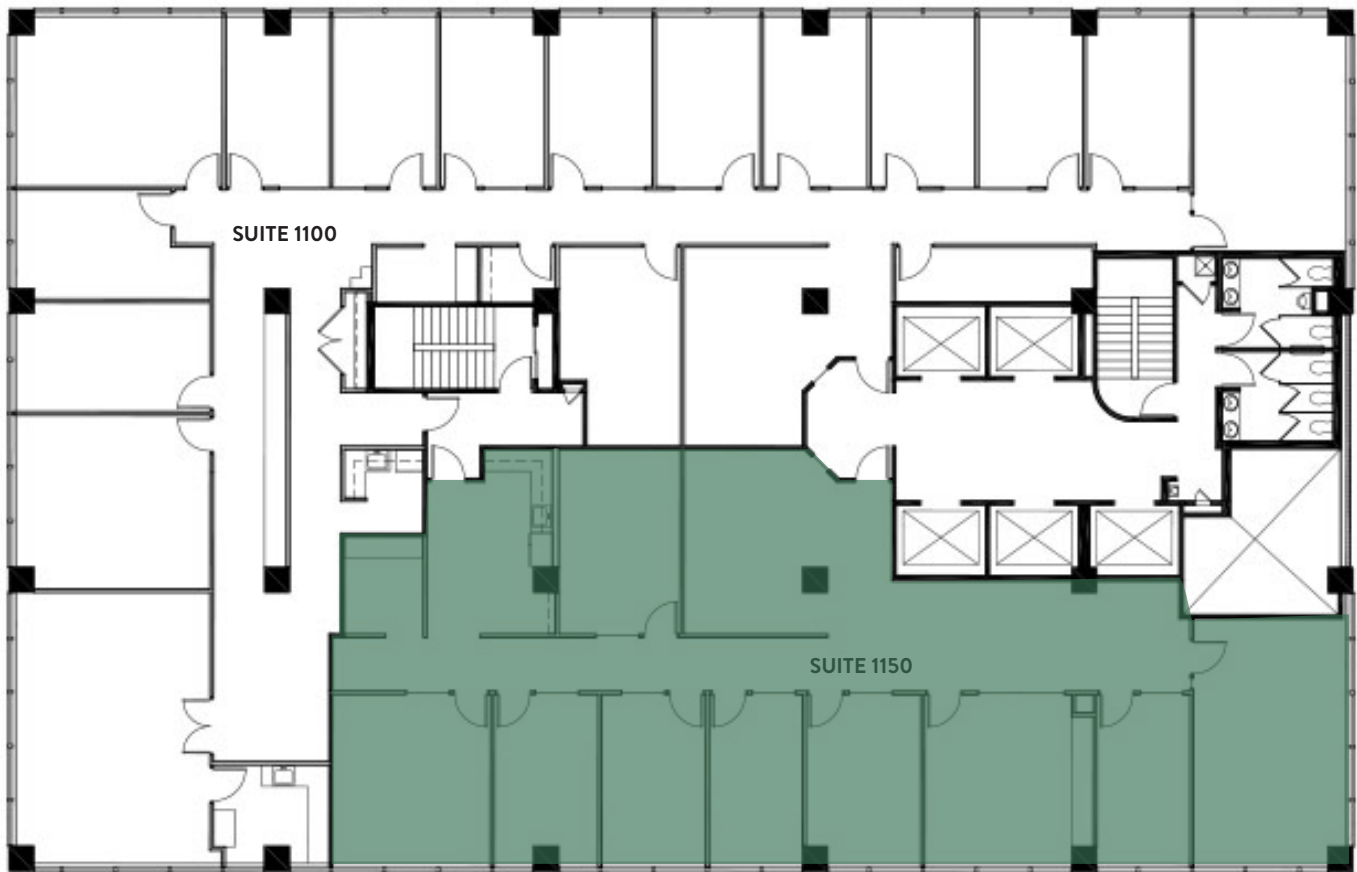

475 SEVENTEENTH STREET

FOR LEASE

SUITE 1100 | 5,919 SF

For Leasing Information, Contact:

Peter Thomas

303.324.0677
pthomas@lpc.com

Andrew Piepgras

303.226.8209
apiepgras@lpc.com