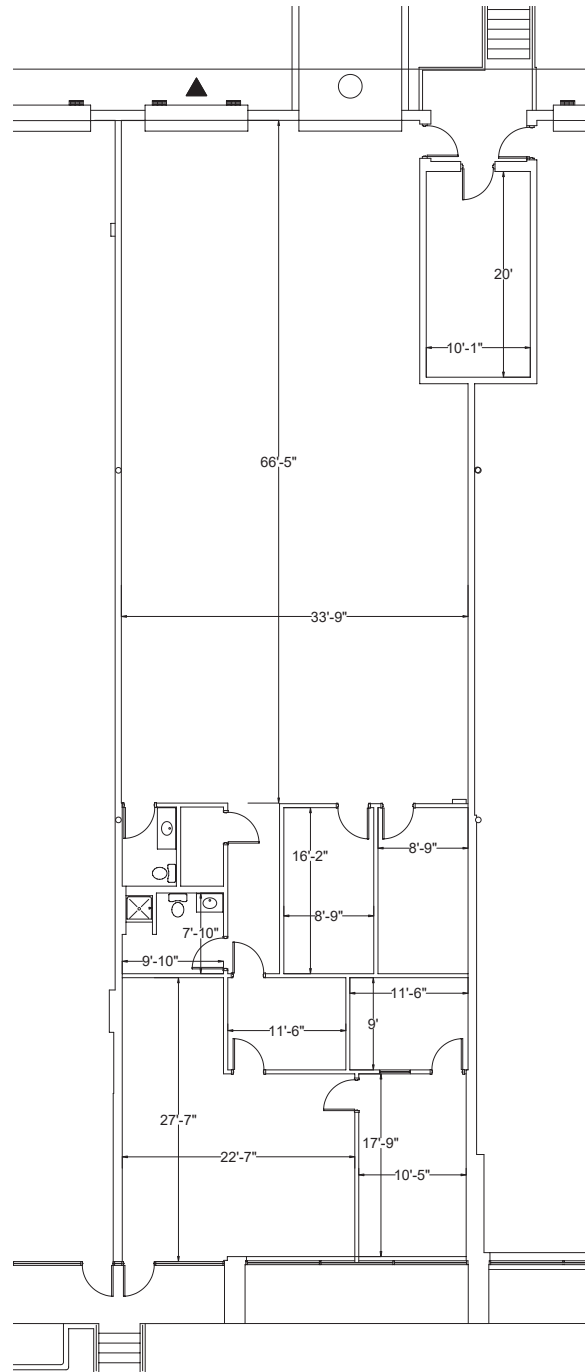

5906 Breckenridge Parkway, Tampa, FL

Suite F: 4,147 RSF

KEY PLAN

For more information:

Kelli Hatton
+1 813.454.1619
khatton@naiburnsscalo.com

Coy Lowrey
+1 813.215.8168
clowrey@naiburnsscalo.com

5201 W Kennedy Blvd, Suite 925
Tampa, FL
+1 813.815.8360