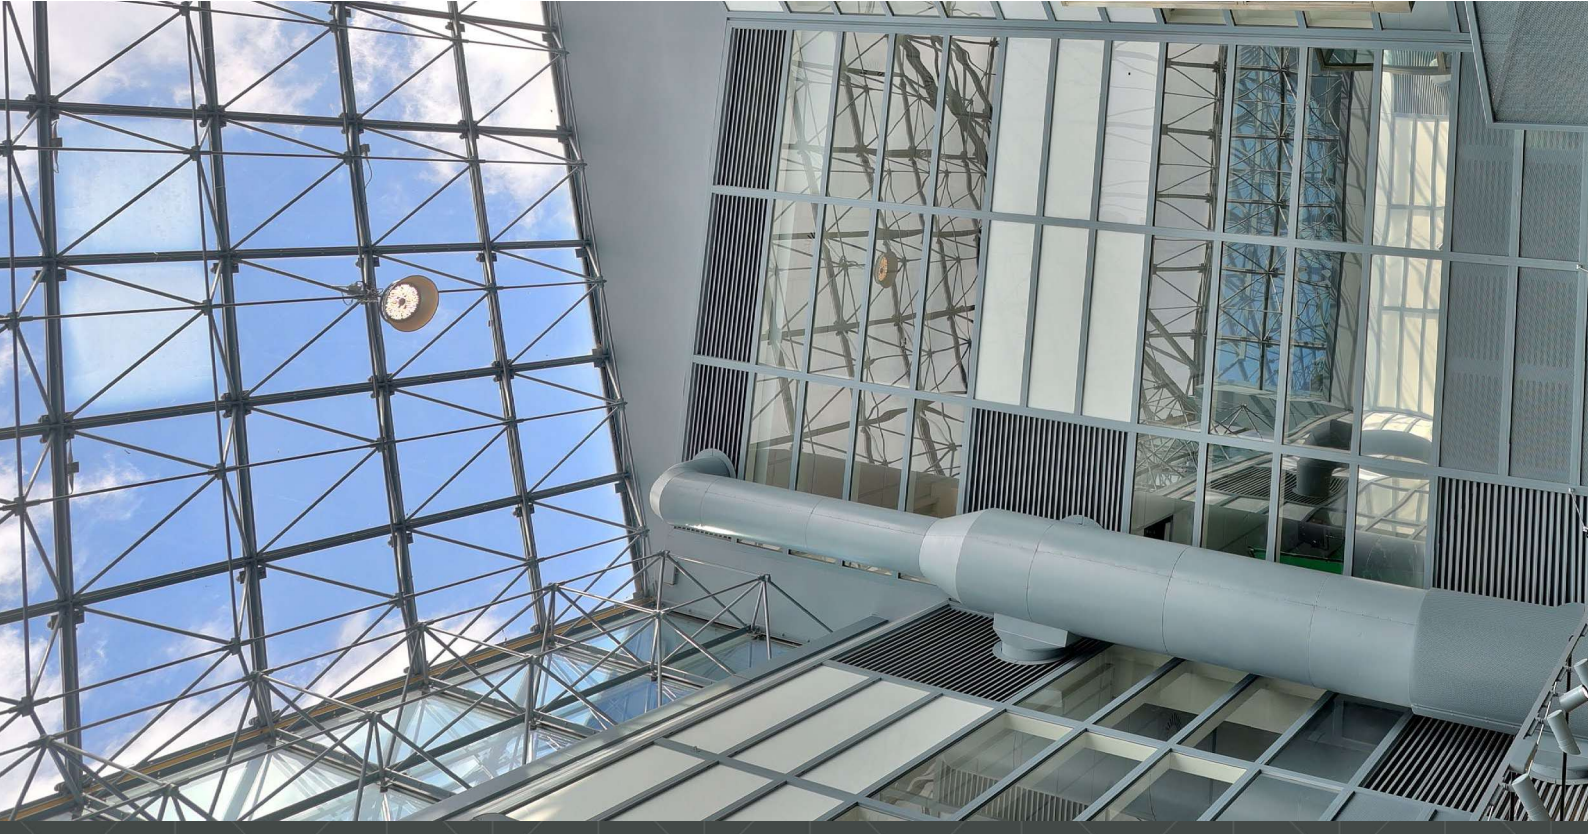

# THE GRID

BRACKNELL RG12 2EW

ENERGISED  
WORKSPACE

[THEGRIDBRACKNELL.CO.UK](http://THEGRIDBRACKNELL.CO.UK)

THE  
GFR

VIBRA  
SPAC  
CREA  
AND  
WOR  
FOR  
AND

High qu  
ranging  
promine  
— provid  
local an

Featuring a bright and welcoming  
reception area that leads directly