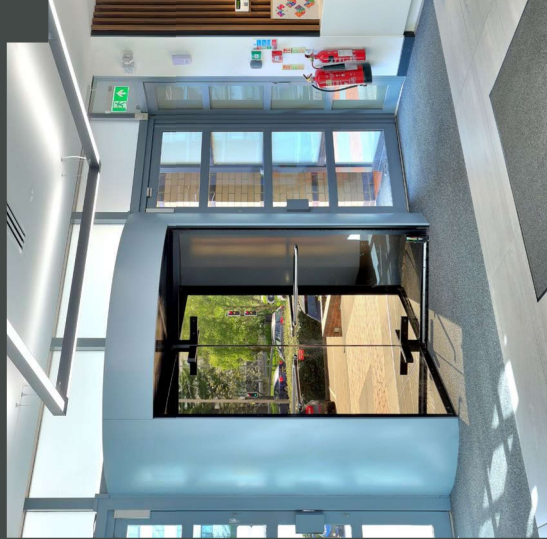

# THE GRID

BRACKNELL RG12 2EW

ENERGISED  
WORKSPACE

[THEGRIDBRACKNELL.CO.UK](http://THEGRIDBRACKNELL.CO.UK)

THE  
GFR

VIBRA  
SPAC  
CREA  
AND  
WOR  
FOR  
AND

High qu  
ranging  
promine  
— provid  
local an

Featuring a bright and welcoming  
reception area that leads directly