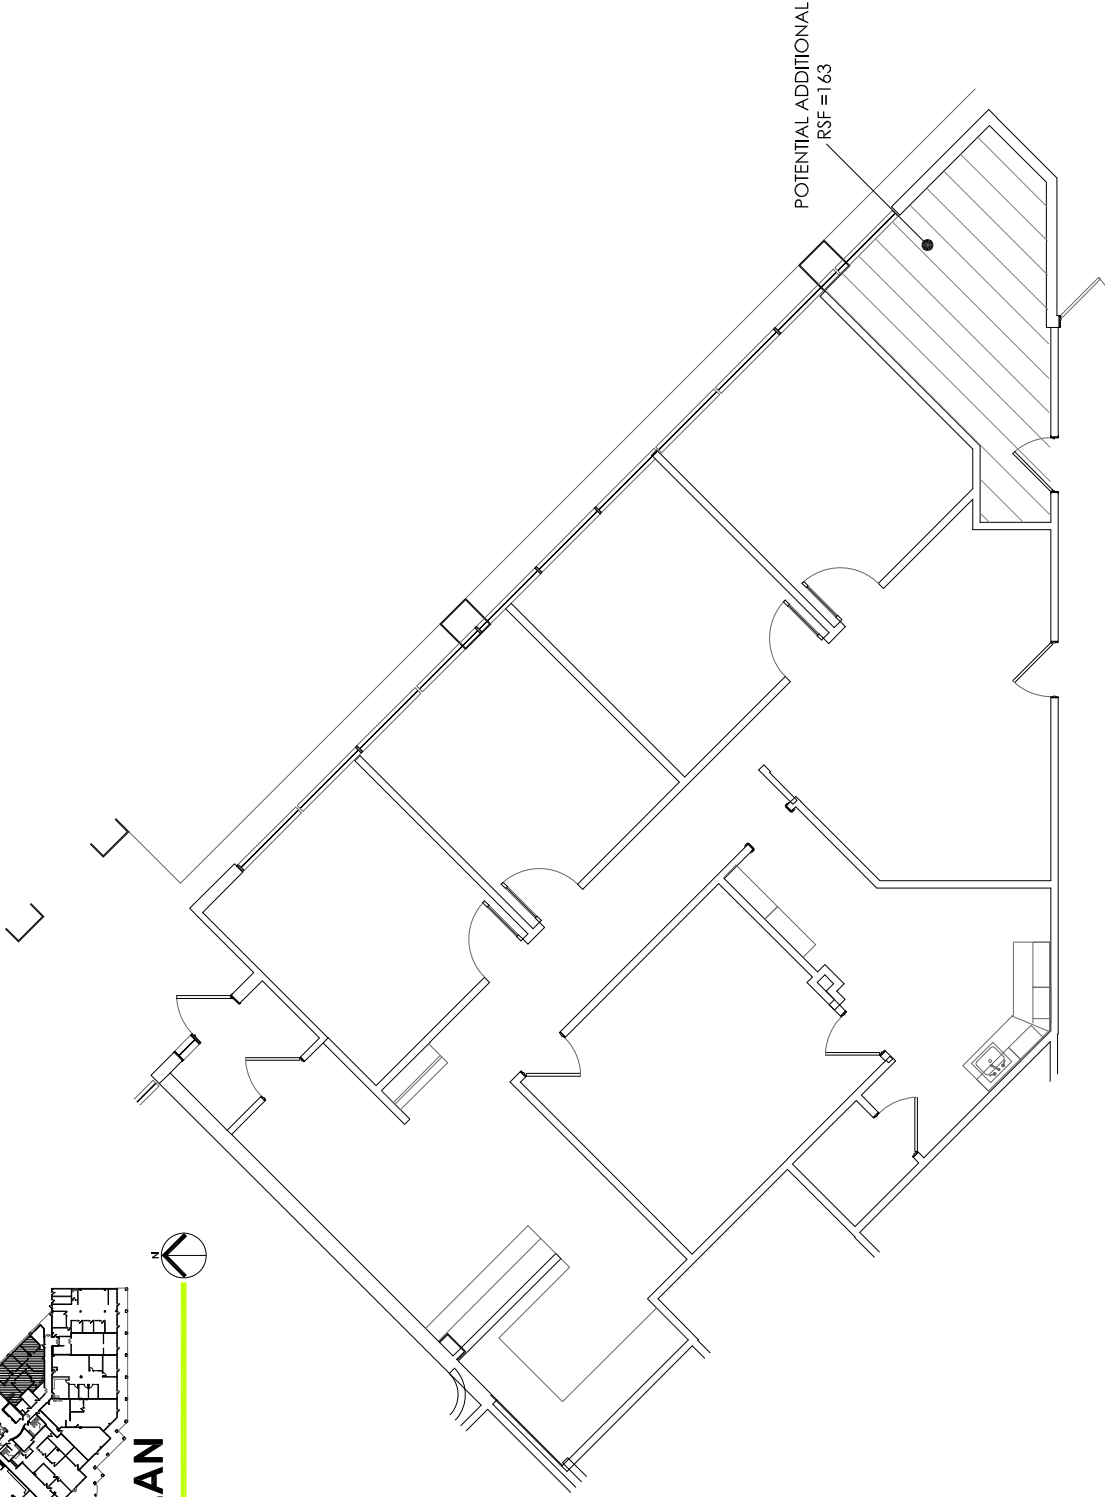

## KEY PLAN

NOT TO SCALE

# SUITE 100 1ST FLOOR

11711 NORTH PENNSYLVANIA STREET  
CARMEL, INDIANA

**schott**  
design  
www.schottdesign.com

SCALE: NOT TO SCALE  
PROJECT MGR: ACM

2,126 RENTABLE SQ. FT.