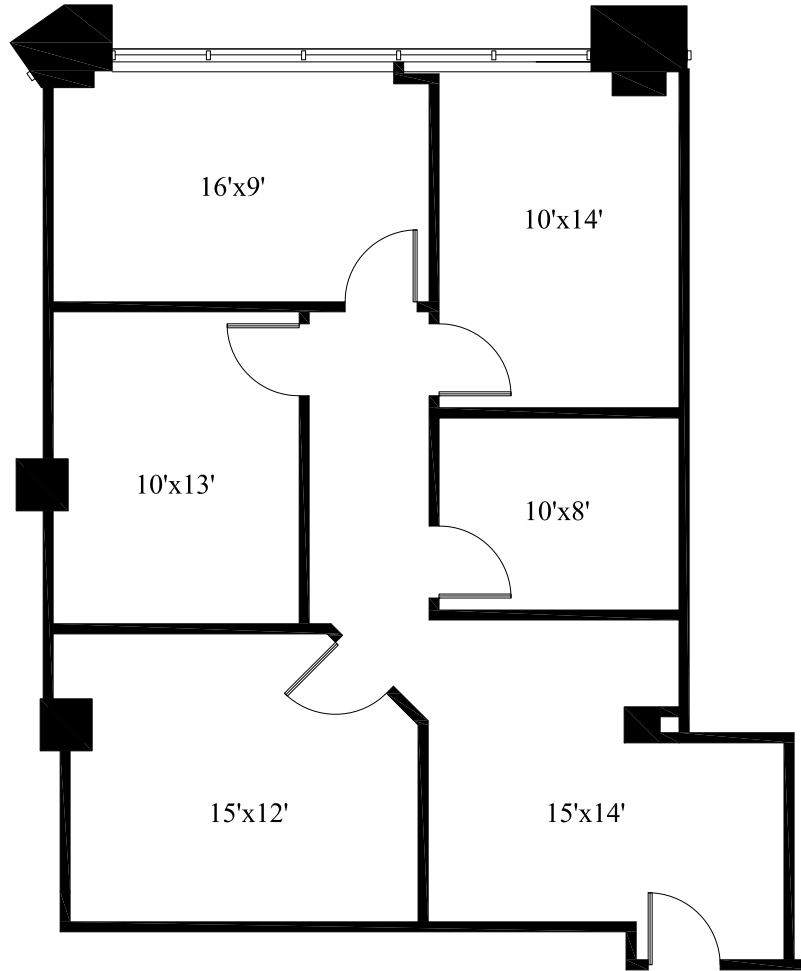

# TWIN CENTRAL OFFICE BUILDING

1401 North Central Expressway, Richardson, Texas

SUITE 214  
1,164 RSF

## 2ND FLOOR

Scale: 1/8"=1'-0"

All dimensions and square footages are approximate.

March 22, 2018