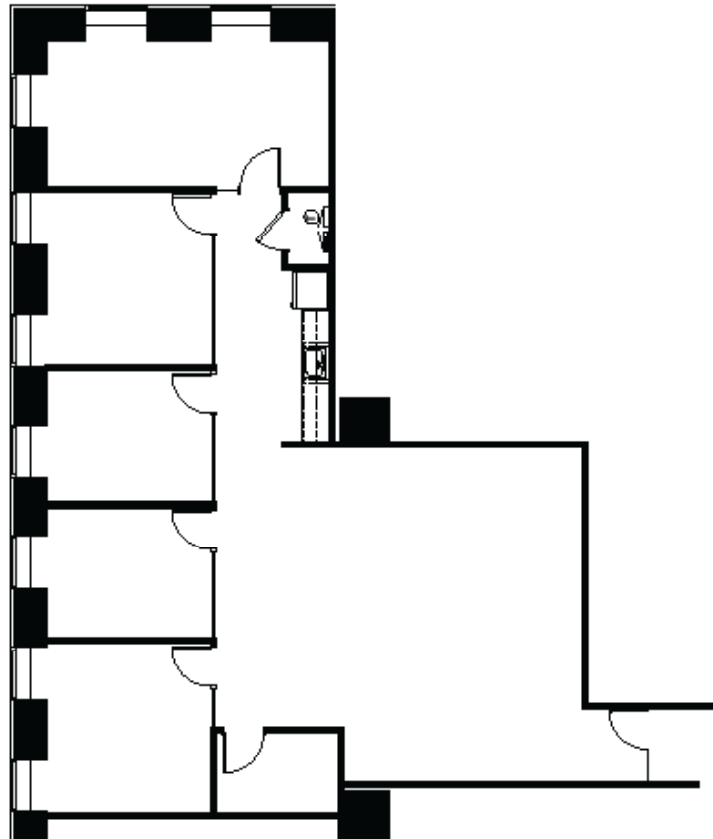

980 NORTH MICHIGAN

SUITE 640 - 2,569 RSF

CHRIS CASSATA

+1 773 343 0869

chris.cassata@cushwake.com

ANTHONY CHIEFARI

+1 312 967 7548

anthony.chiefari@cushwake.com