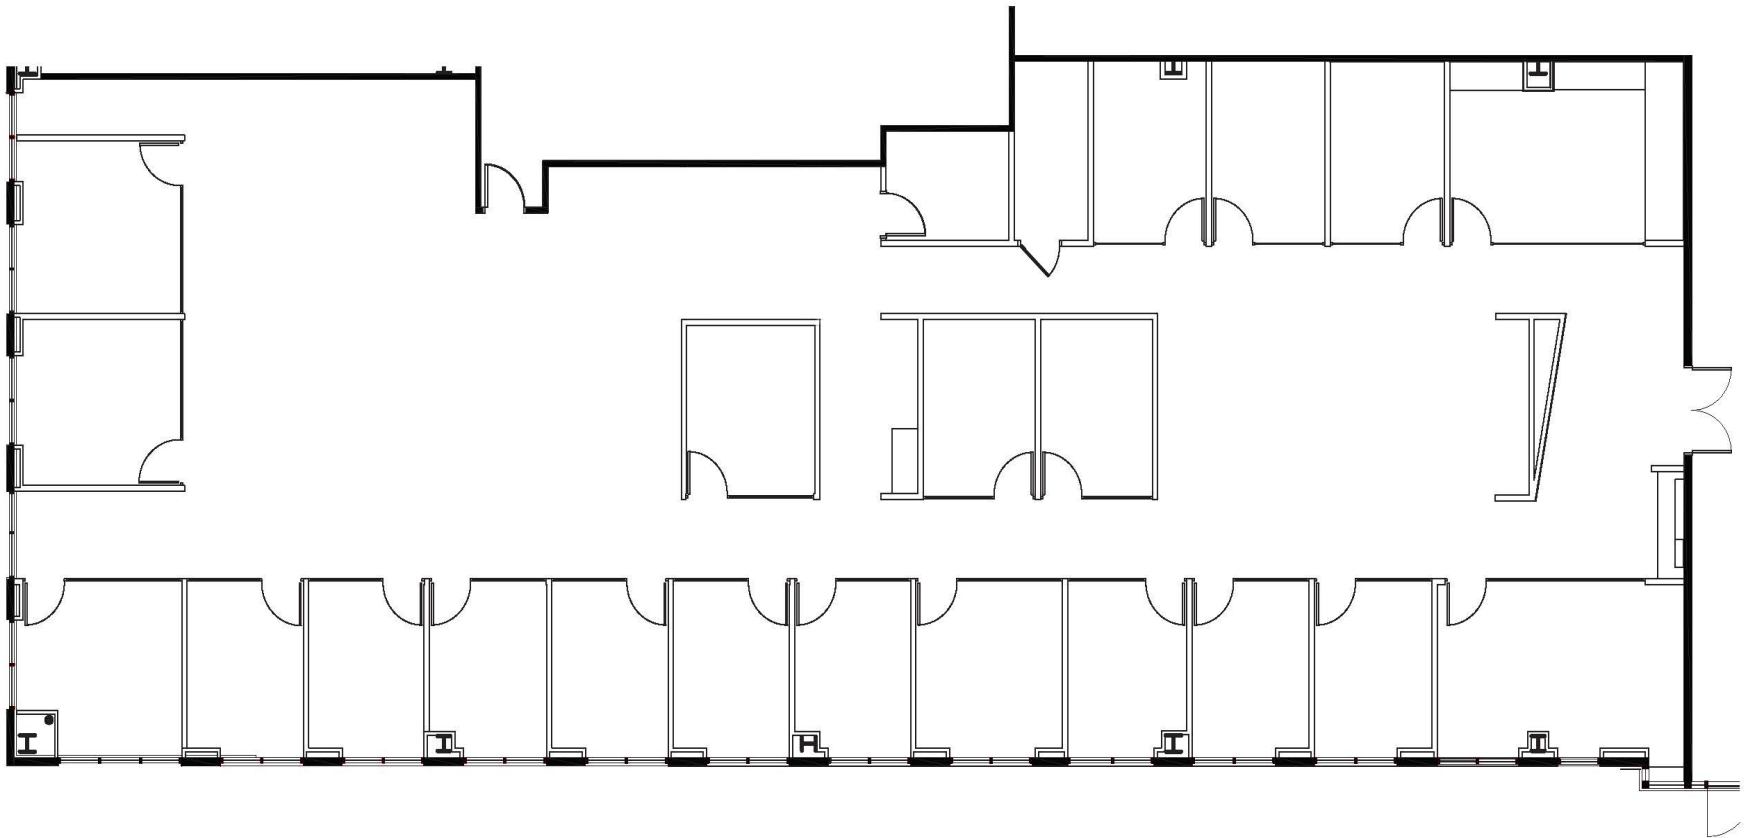

# Discover Suite 375

**±7,530 SF**

**Claire Shealy Lovette**

(c) 704.607.1984

(d) 704.926.1409

(e) [claire@beacondevelopment.com](mailto:claire@beacondevelopment.com)

**Erin Shaw**

(c) 914.924.1826