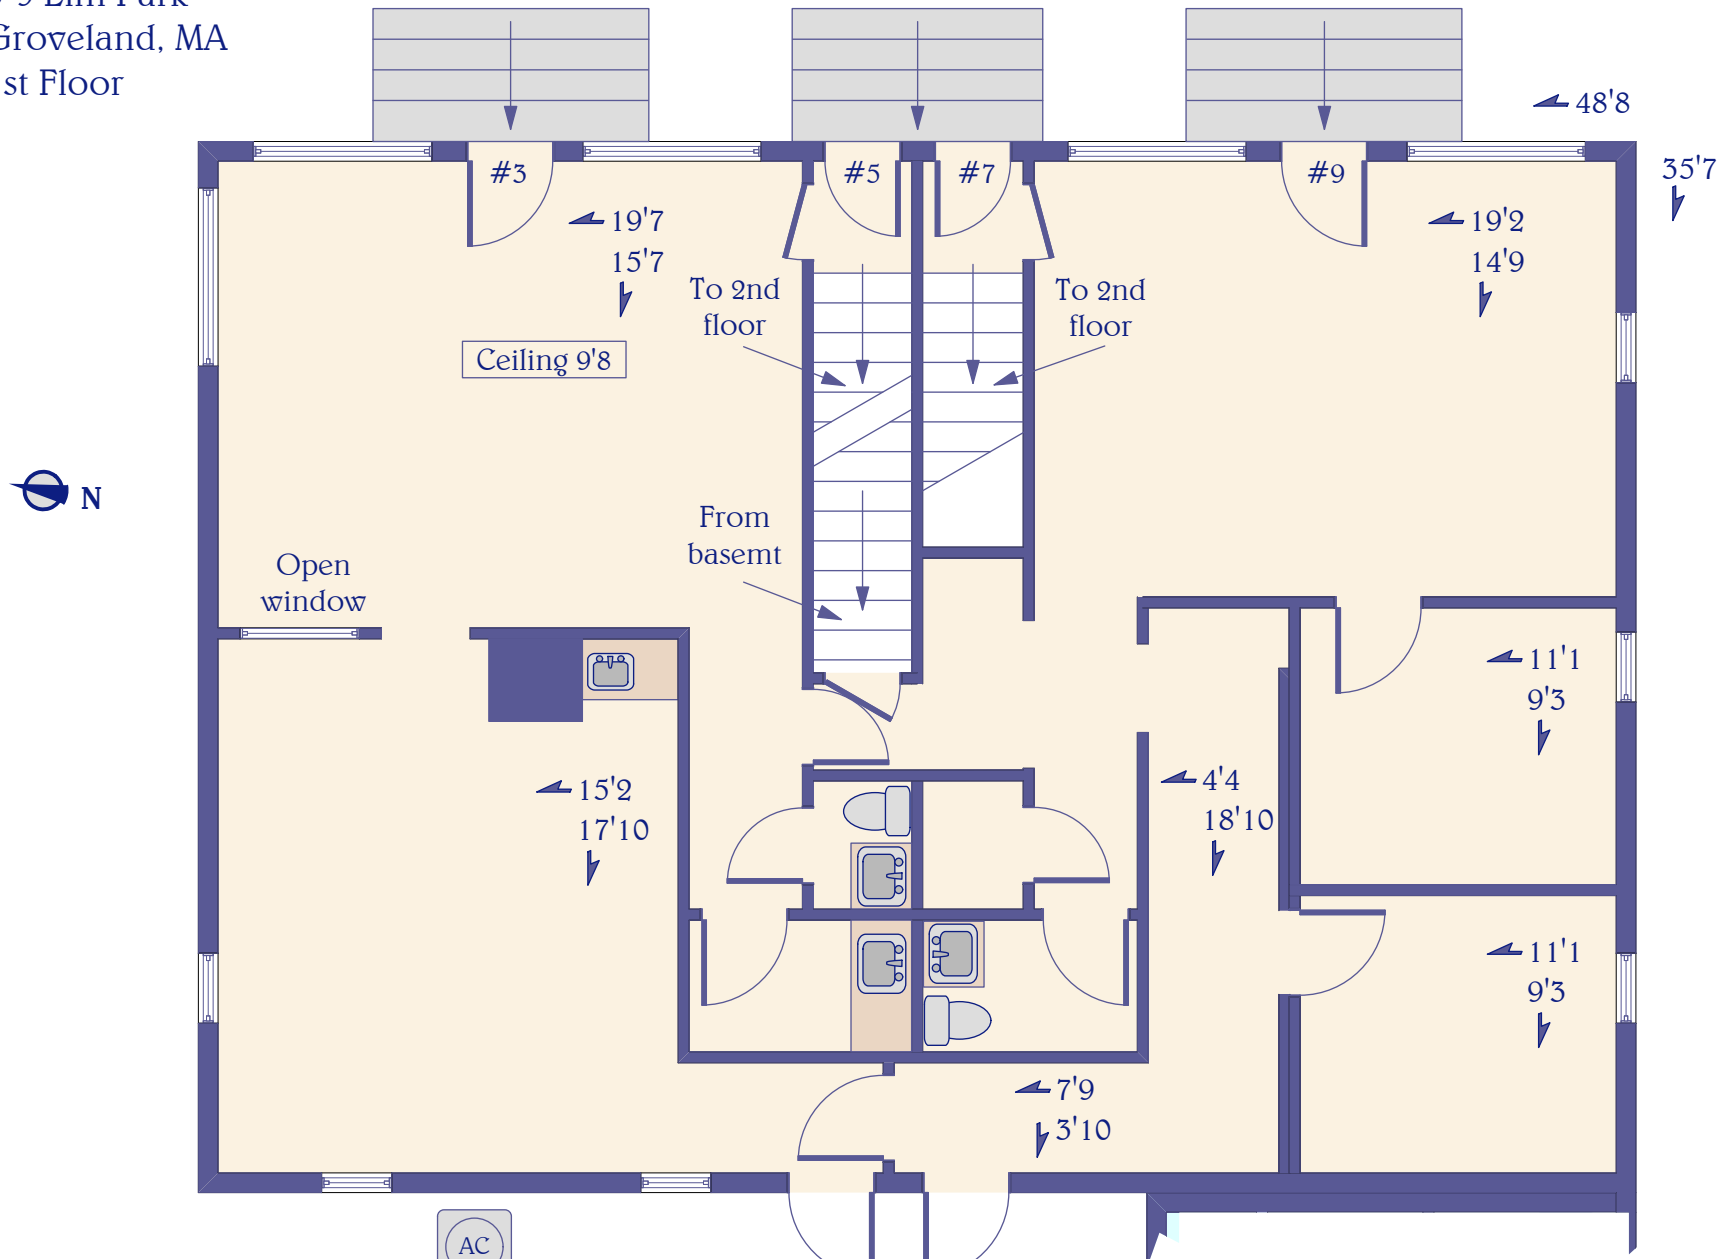

3-9 Elm Park
Groveland, MA
1st Floor

Elm Park
sidewalk

First floor area = 1,653 sq ft

Parking