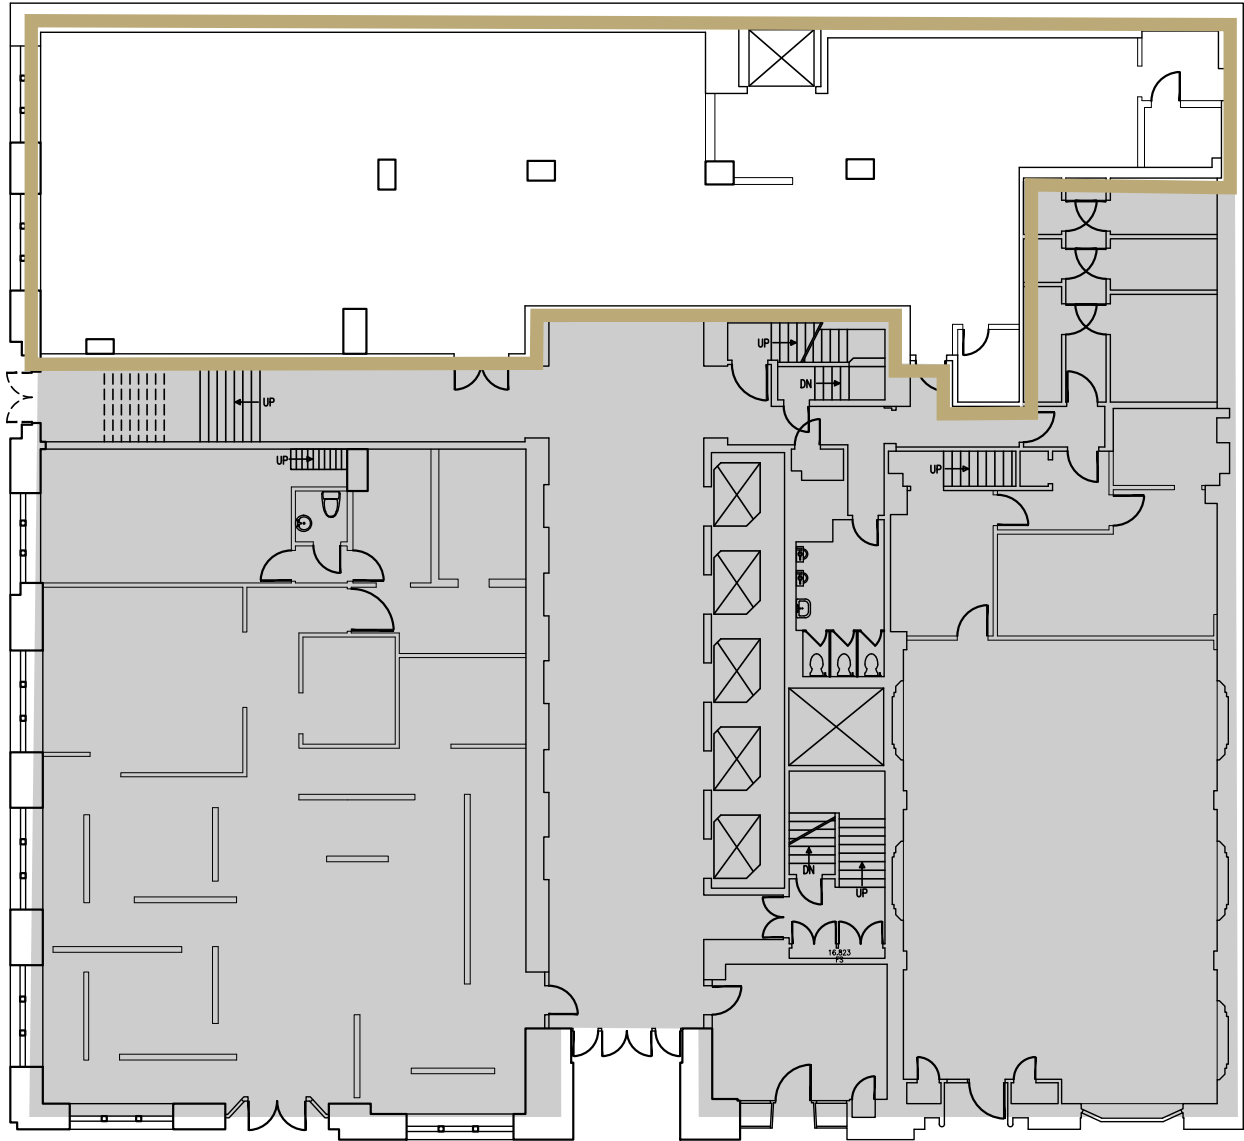

SEATTLE TOWER

1218 3RD AVENUE · SEATTLE, WA 98101

SUITE 104

3,632 RSF

Available immediately

CLEITA HARVEY
+1 206 607 1794
cleita.harvey@jll.com

TIM JONES
+1 206 971 7011
tim.jones@jll.com