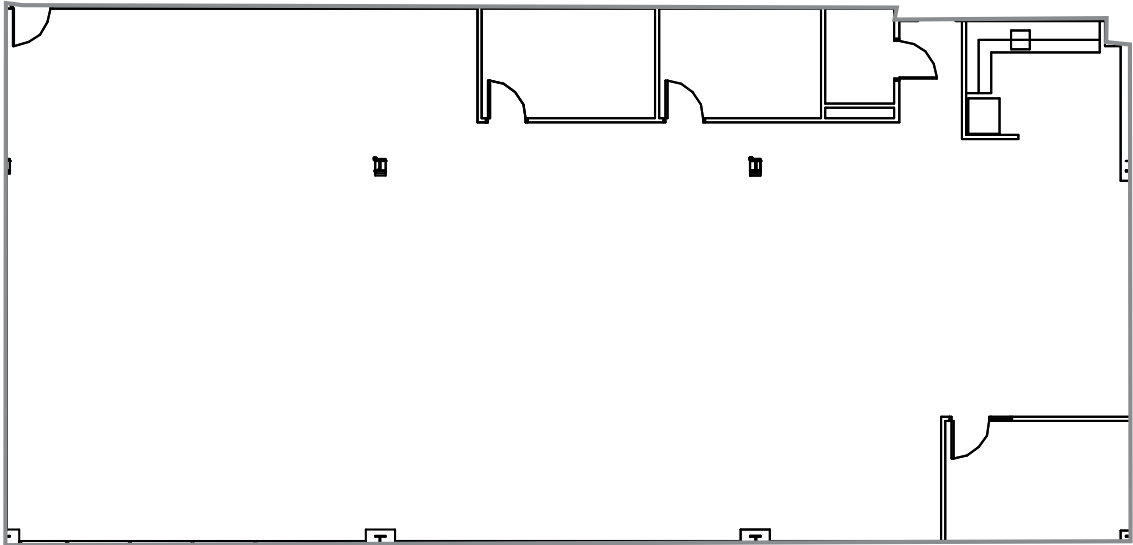

4625 CREEKSTONE

4625 Creekstone Drive | Durham

Suites 150 | 4,476 RSF

Disclaimer: The above floor plan is not to scale. The available space shown is believed to be correct but is subject to change.