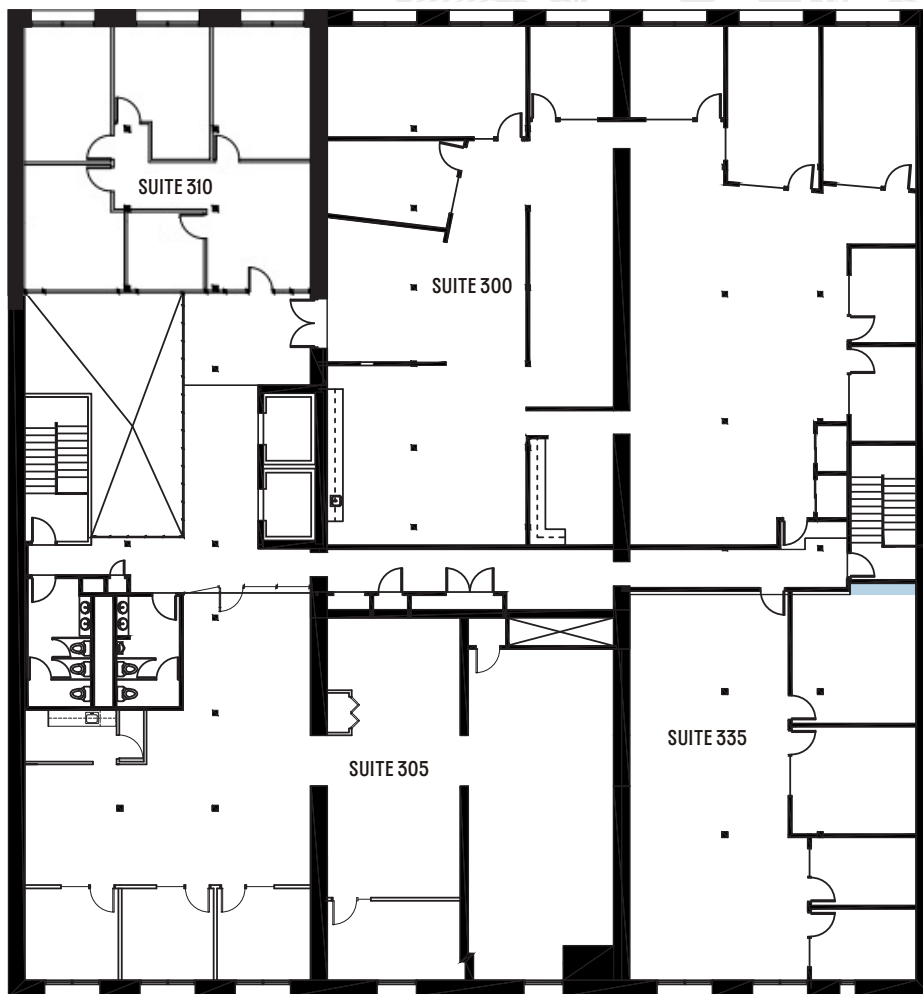

S
T
R
E
E
T

EST. 1913

BLAKE

A
T
R
I
U
M

1730 BLAKE STREET, LODO

THIRD FLOOR
13,327 RSF

FOR MORE INFORMATION, CONTACT:

JAMIE GARD
Vice Chairman
tel. 303-260-4341
jamie.gard@nmrk.com