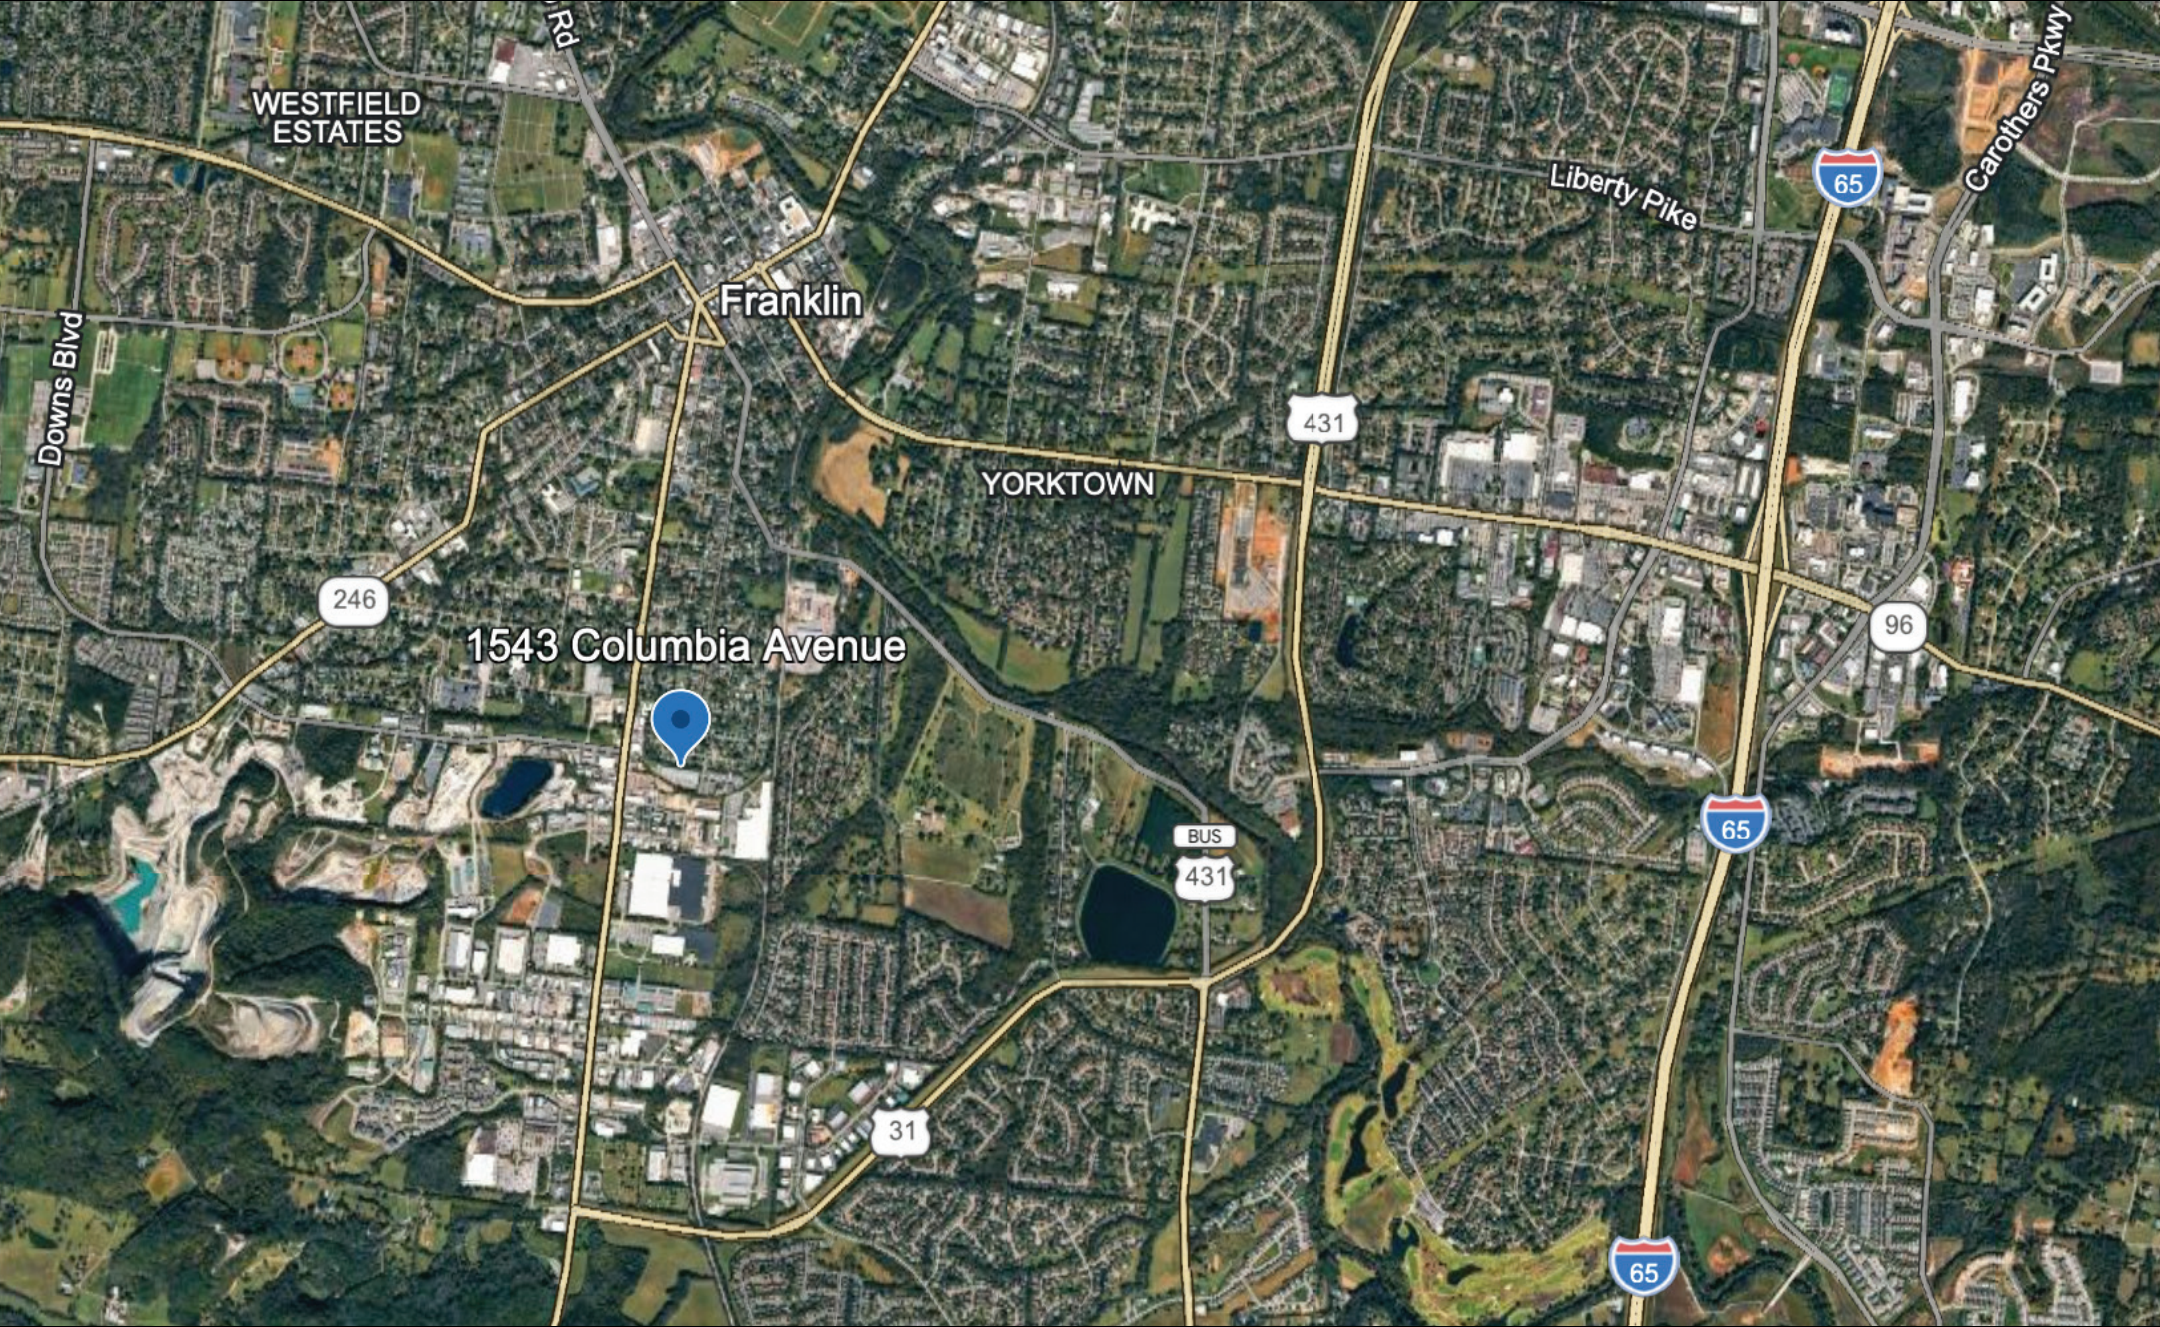

1543 Columbia Ave

FRANKLIN, TN 37064

FOR LEASE | STORAGE CAGES, SHIPPING CONTAINERS, PARKING STALLS

THE
REAL EQUITY
GROUP