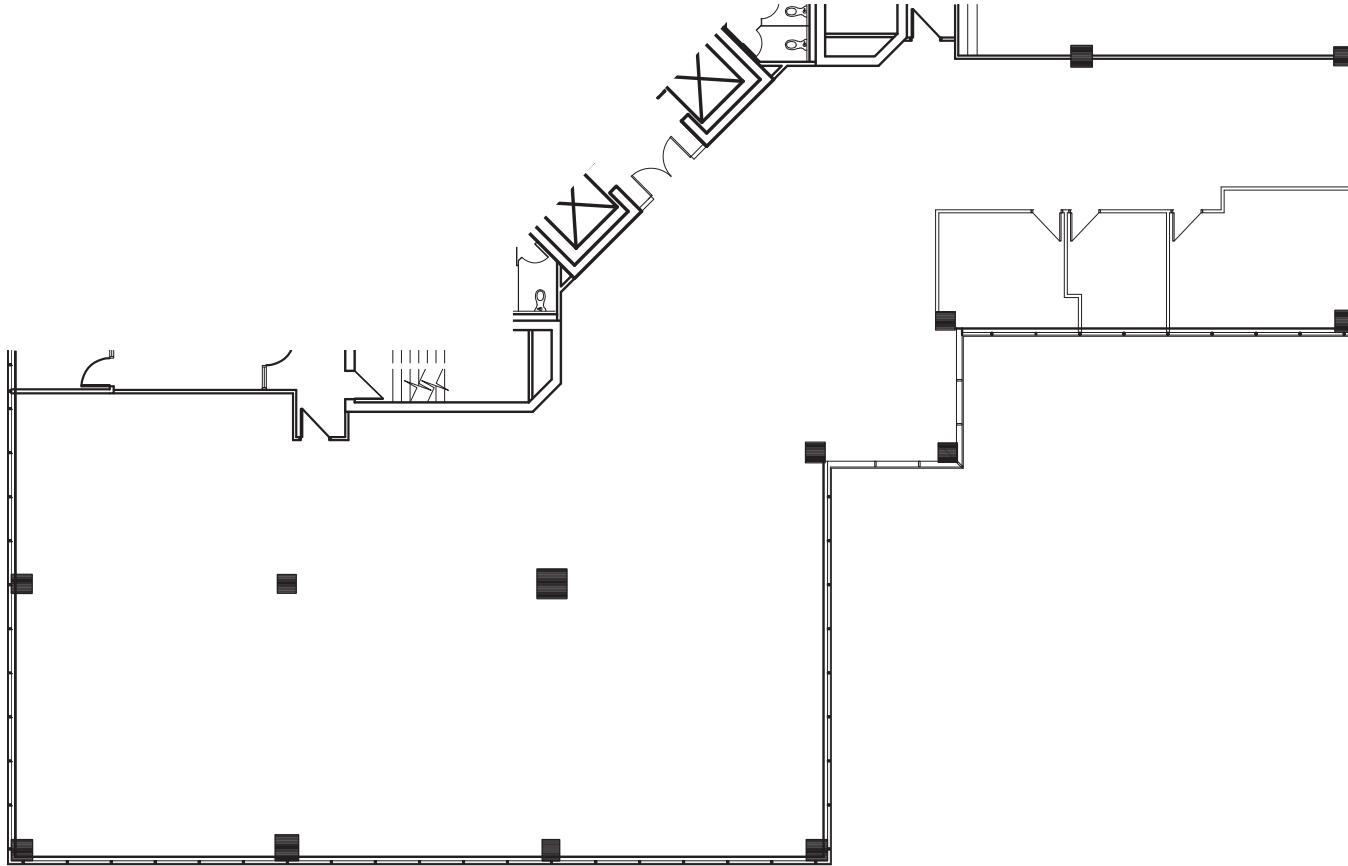

SKY HARBOR TOWERS

4605 E. ELWOOD STREET, PHOENIX AZ

SUITE 550 | ±8,800 SF

NEWMARK

The information contained herein has been obtained from sources deemed reliable but has not been verified and no guarantee, warranty or representation, either express or implied, is made with respect to such information. Terms of sale or lease and availability are subject to change or withdrawal without notice.