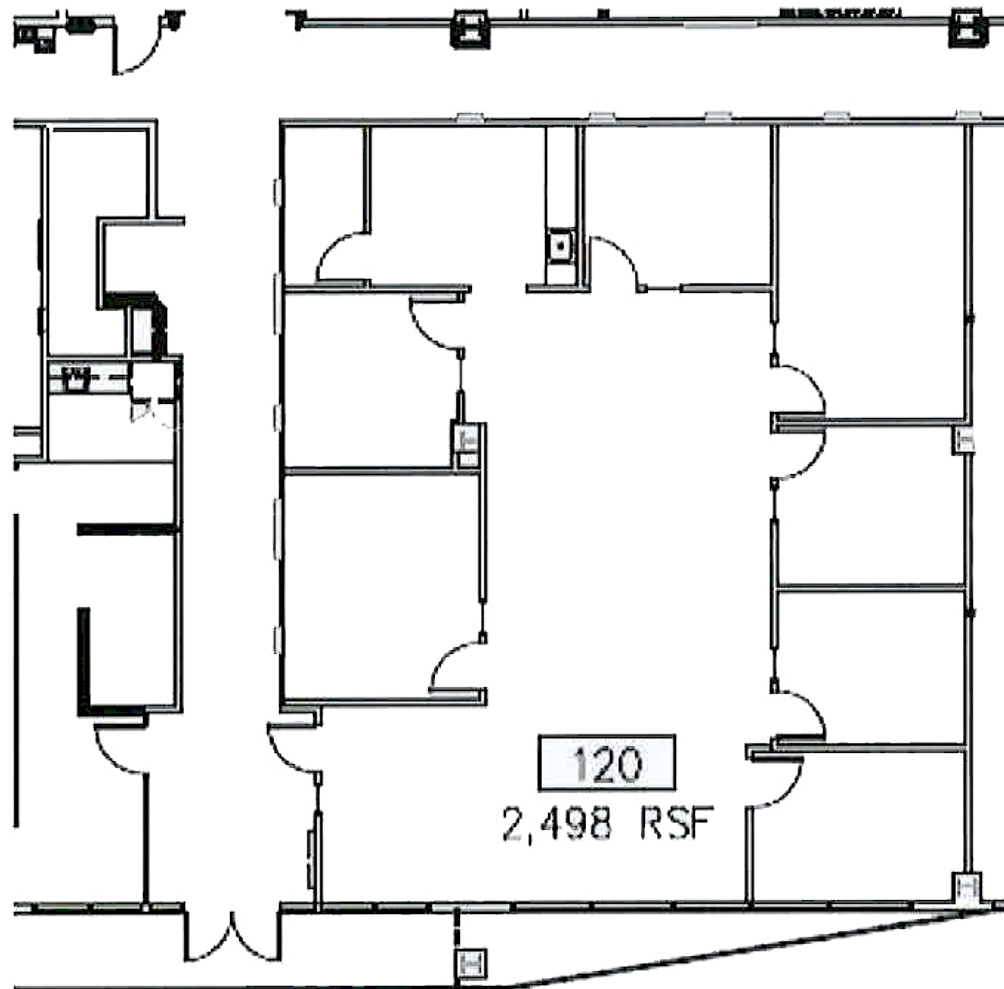

SUITE 120

- 2,498 RSF
- Available Immediately
- Master Lease Expires January 31, 2027
- Asking Rental Rate $14.00 NNN per RSF (+$13.73/SF in OPEX and Tax)