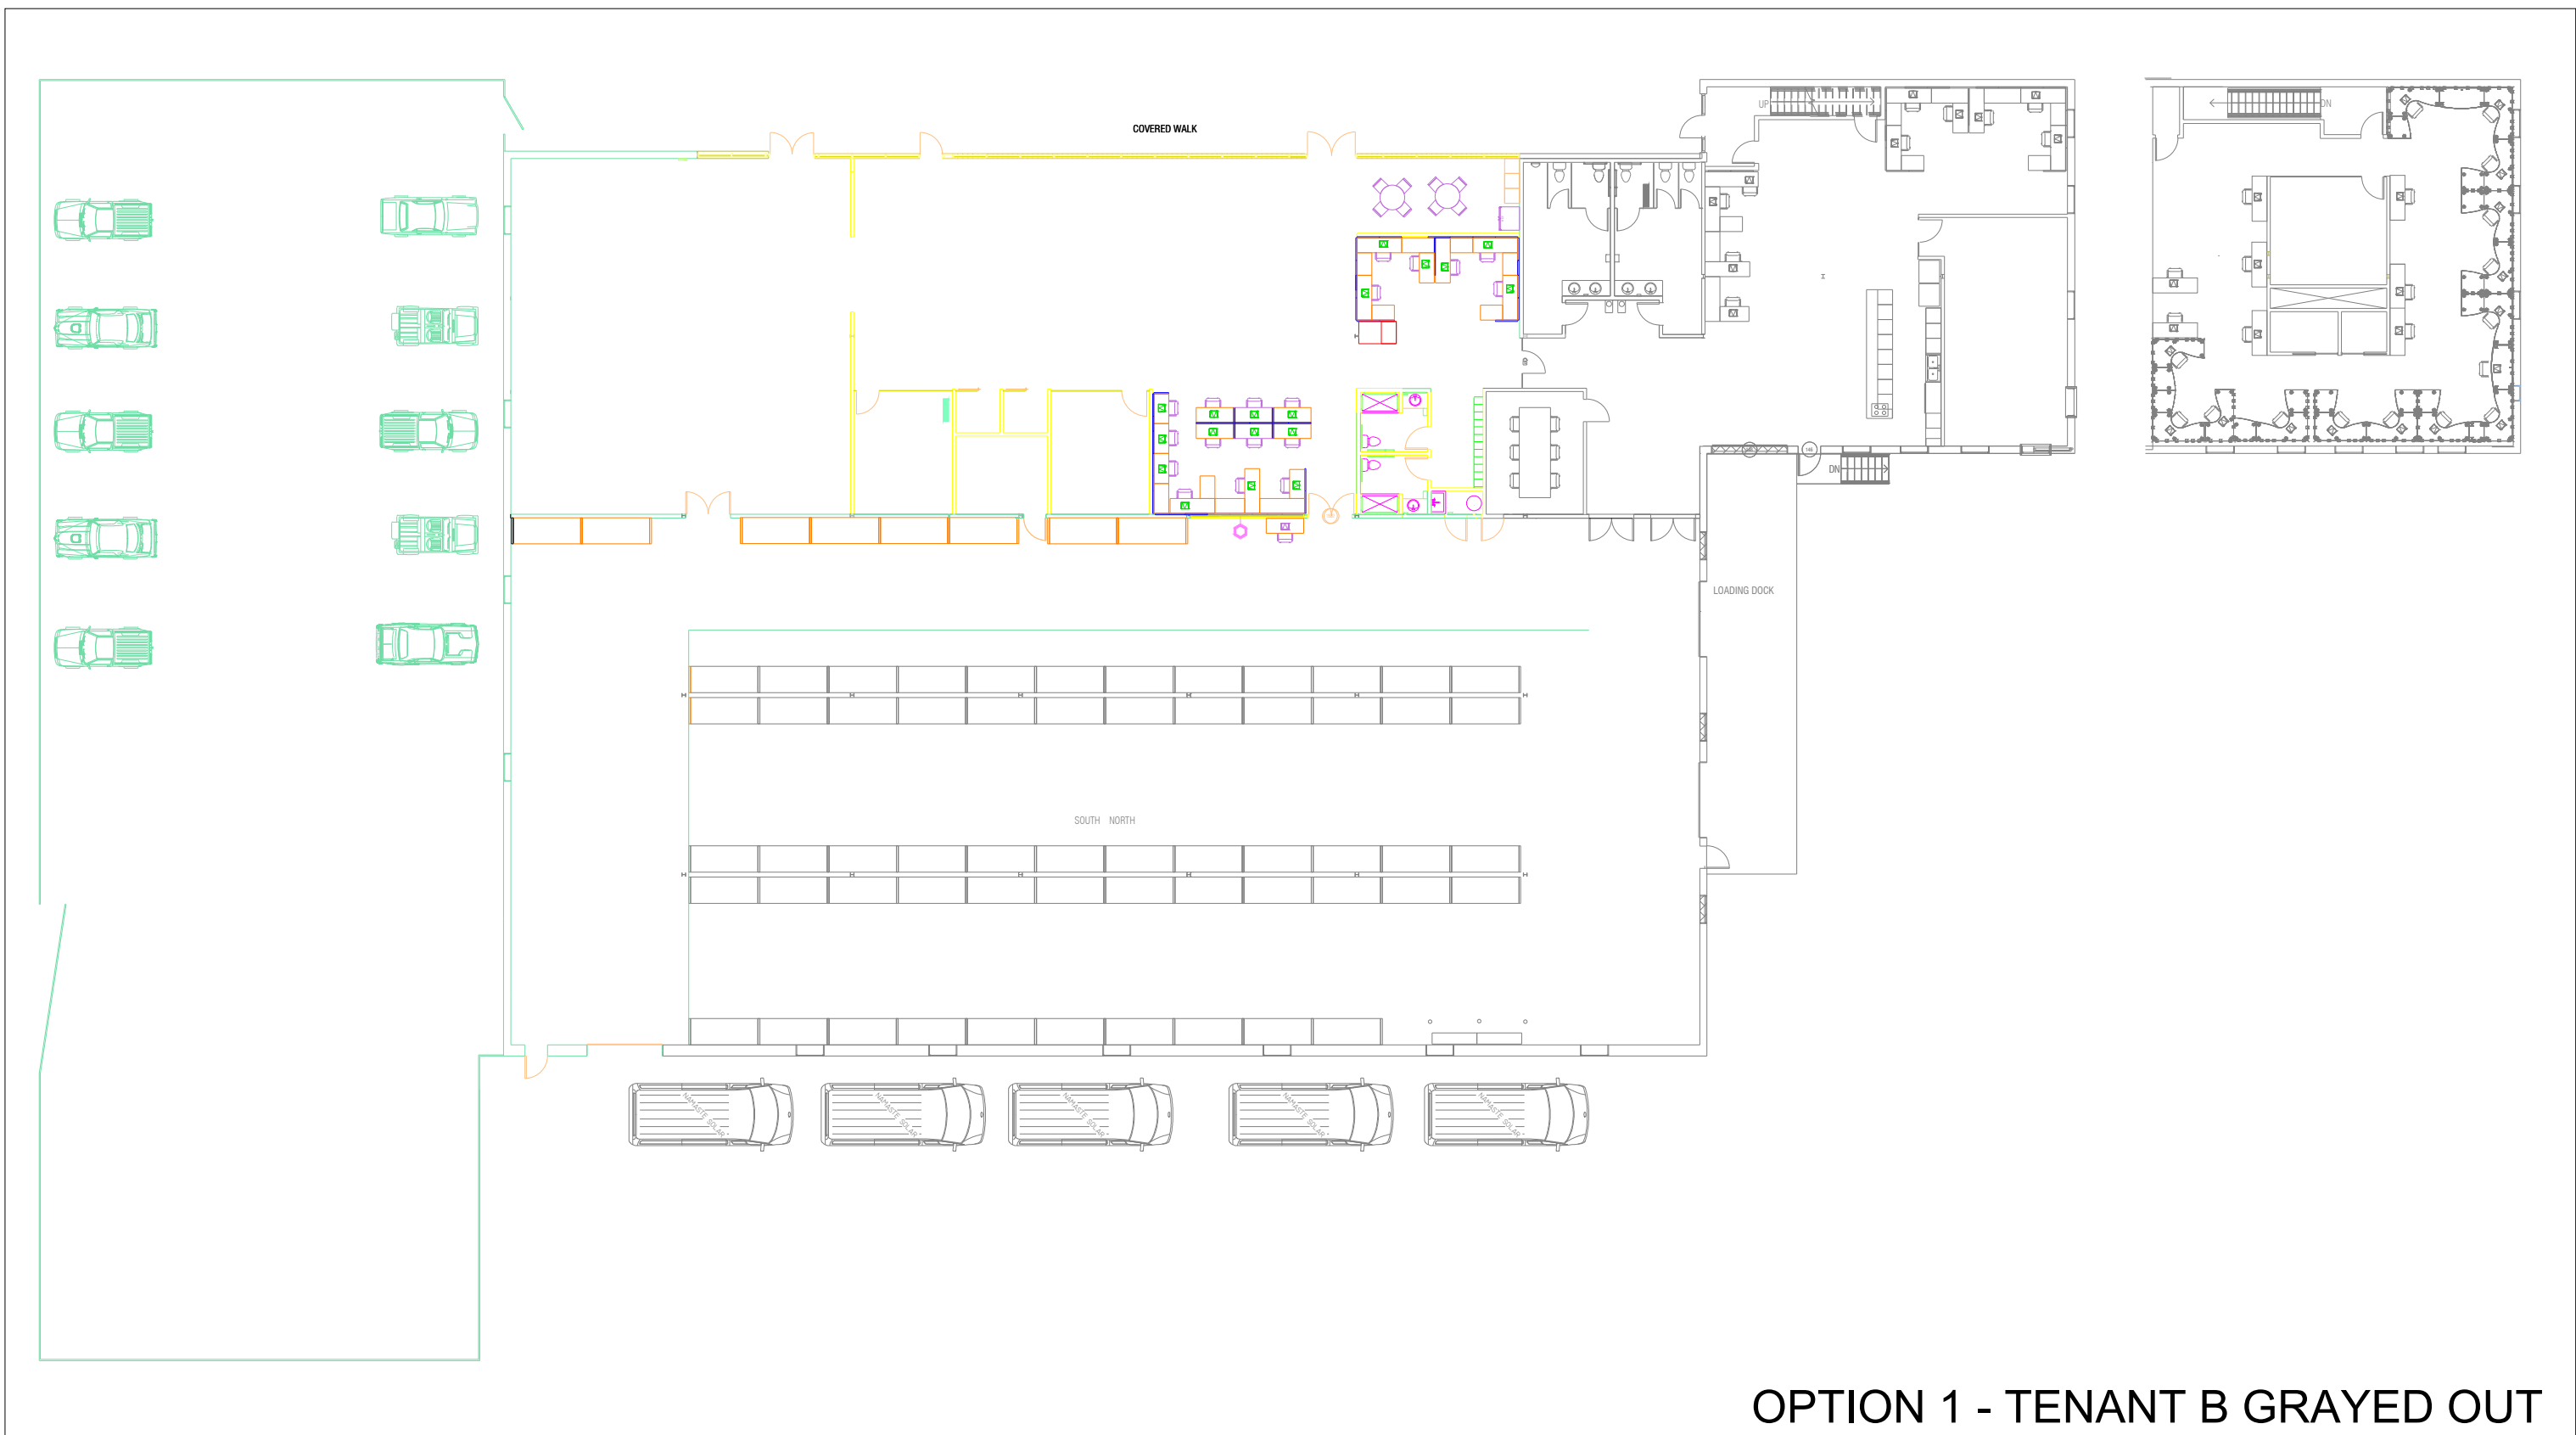

OPTION 1 - FULL COLOR

OPTION 1 - TENANT B GRAYED OUT