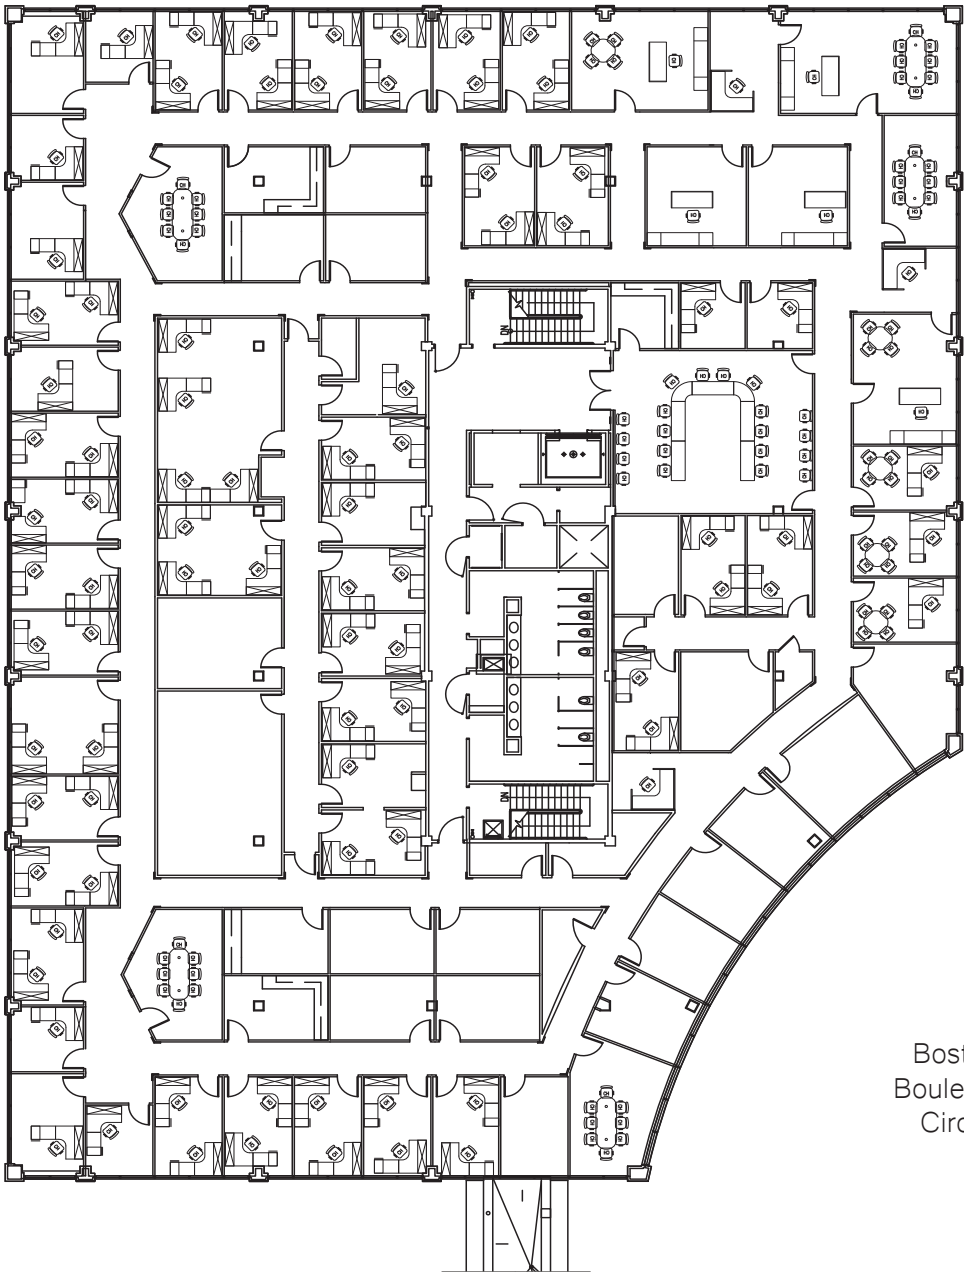

7700 | 7702
BOSTON BOULEVARD

7702 - 2ND FLOOR
21,585 SF

Boston
Boulevard
Circle