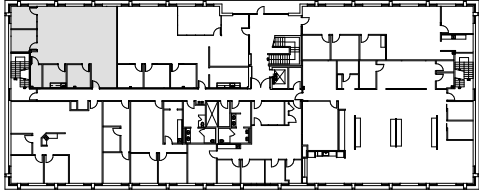

AustinOaks

Proctor, Suite 152
First Floor
1,746 SF
Creative Finish

Building

9

Matt Frizzell
E matt.frizzell@cushwake.com
T +1 512 814 3404

Holmes Onwukaife
E holmes.onwukaife@cushwake.com
T +1 512 439 6717