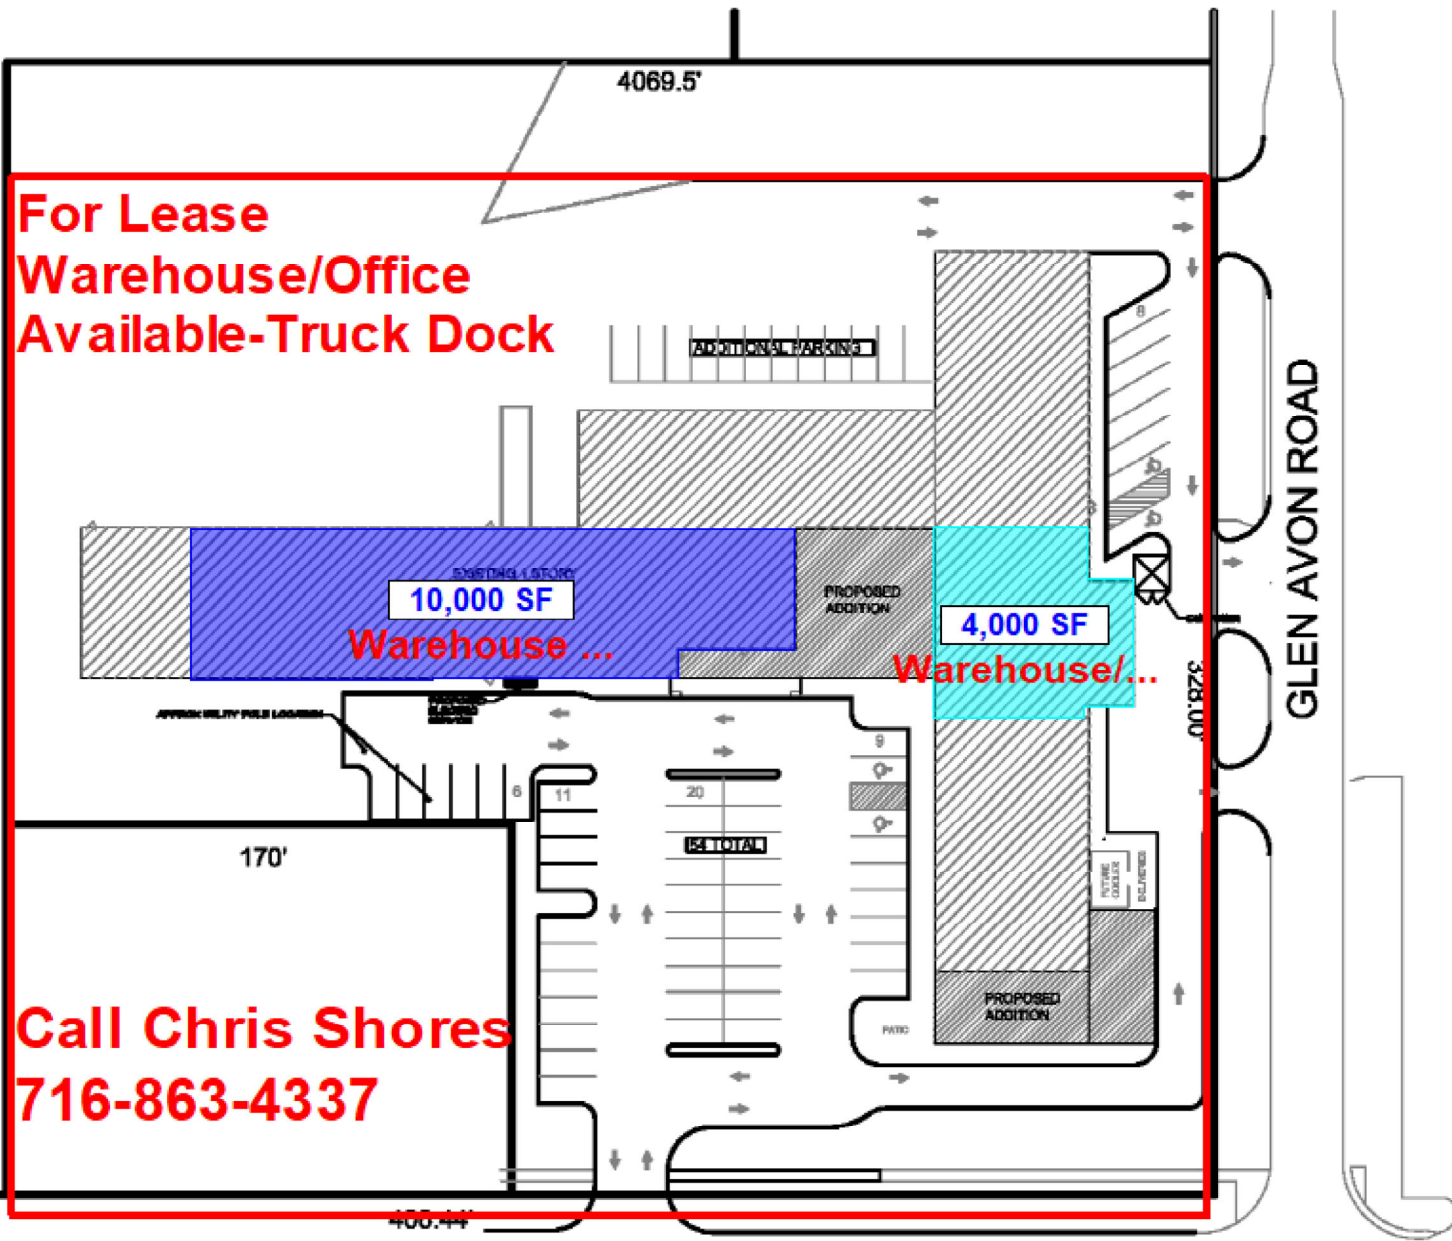

**For Lease  
Warehouse/Office  
Available-Truck Dock**

**Call Chris Shores  
716-863-4337**

LOVE ROAD