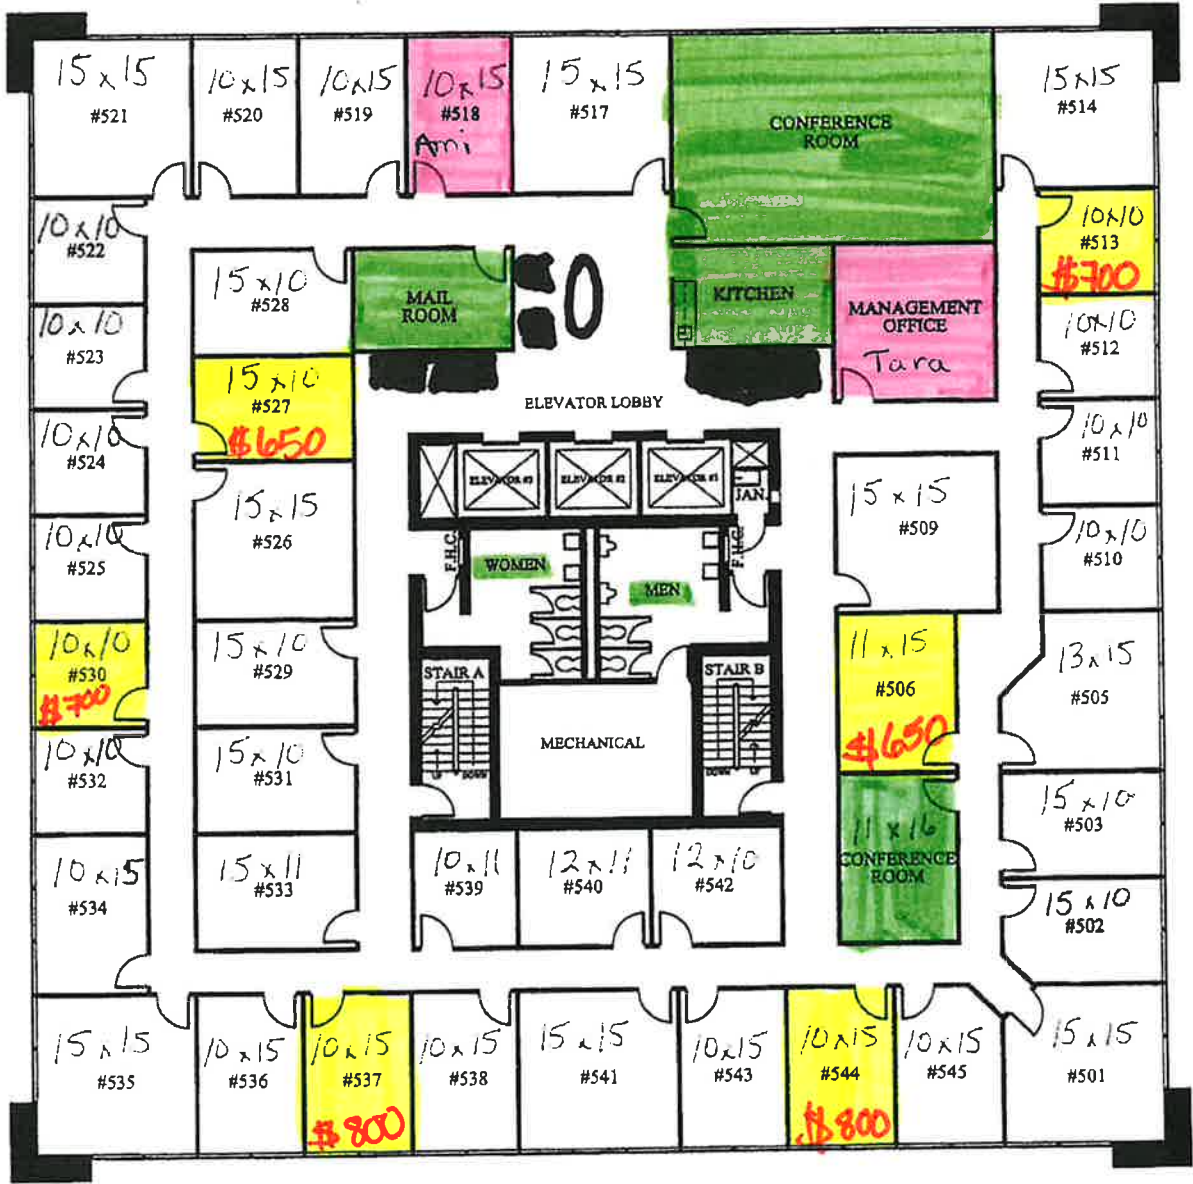

100 NORTH CENTRAL

= Mgt office

AS of: 7/2/25

100 North Central Expressway, Richardson, Texas
 SUITE 500
 RICHARDSON EXECUTIVE SUITES

= Amenity

= Vacant

5TH FLOOR

Scale: 1/16"=1'-0"

All dimensions and square footages are approximate.

November 23, 2015