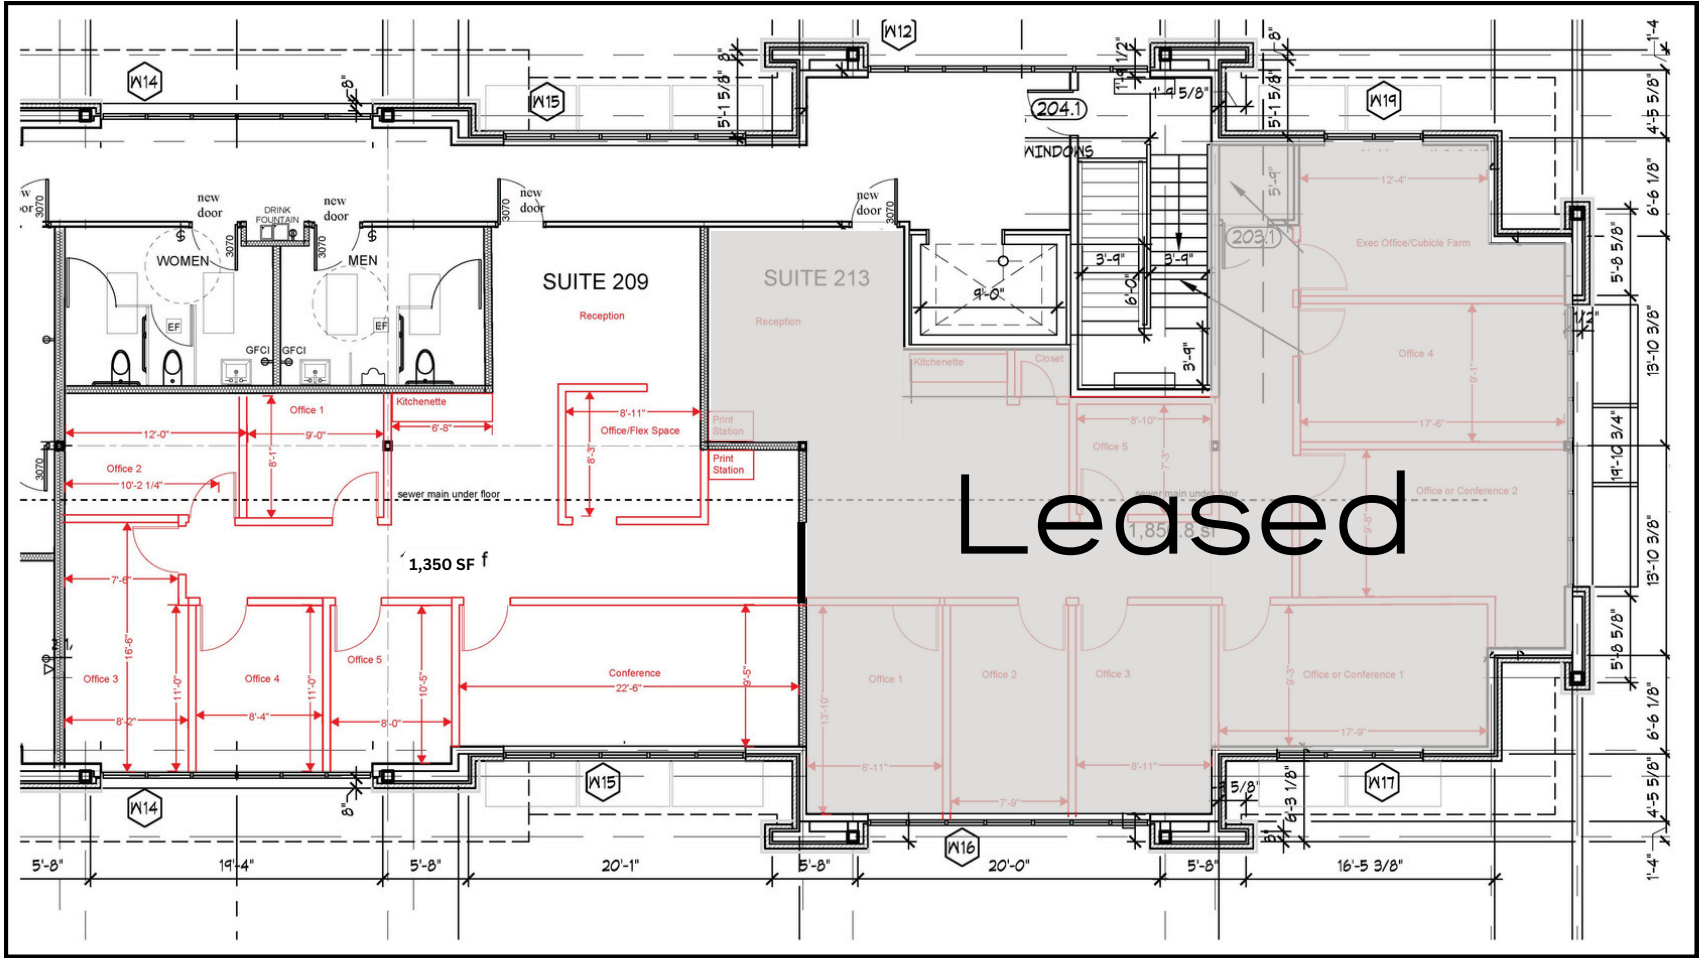

# District 36 - 2801 (Second Floor)

2801 36th Ave NW Norman, OK 73072

405-701-8881

## Availability:

- Suite 209: 1,350 SF