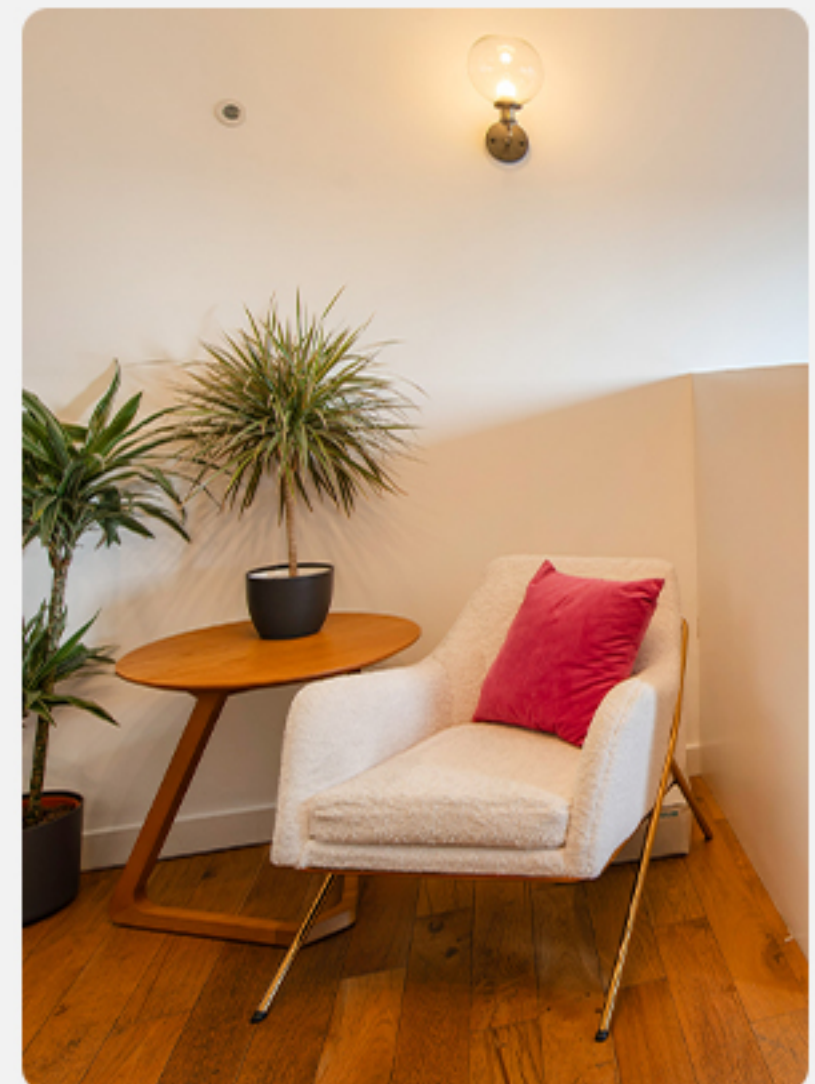

2 Club Row

27-33 Bethnal Green Road, Shoreditch, London, E1 6LA

Shoreditch

25 Desks + 2 Meeting Rooms

850 sq ft
25 Desks

1 OFFICE SPACE
AVAILABLE

SHOREDITCH

This bright office space in a brutalist style building is set in the heart of Shoreditch.

Only a minute walk from Shoreditch High Street overground station, the offices benefit from a great location, lush planting and modern design details.

With high ceilings, art-deco features and plenty of natural light, the offices also enjoy panoramic views of the city skyline.