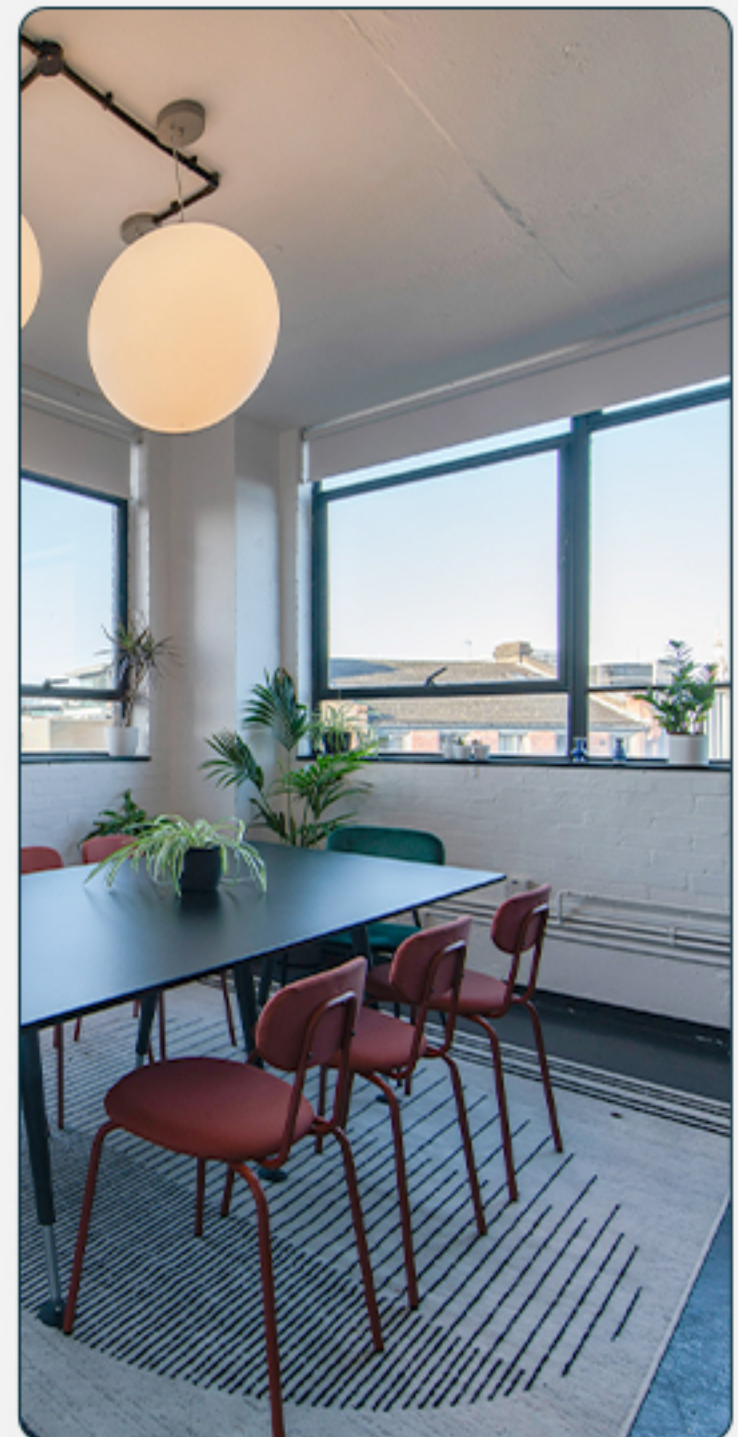

2 Club Row

27-33 Bethnal Green Road, Shoreditch, London, E1 6LA

Shoreditch

25 Desks + 2 Meeting Rooms

850 sq ft
25 Desks

1 OFFICE SPACE
AVAILABLE

SHOREDITCH

This bright office space in a brutalist style building is set in the heart of Shoreditch.

Only a minute walk from Shoreditch High Street overground station, the offices benefit from a great location, lush planting and modern design details.

With high ceilings, art-deco features and plenty of natural light, the offices also enjoy panoramic views of the city skyline.

Local
Transport

Shoreditch High St 

Old Street 

Liverpool Street     

Amenities

What the building includes:

-  All-Inclusive Pricing
-  Roof Terrace and Garden
-  24 Hour Access
-  Tea and Coffee
-  Pet Friendly
-  Air Conditioning

-  WiFi
-  Fully Fitted
-  Meeting Rooms
-  Beakout Space
-  Phone Booths

Arrange your viewing today!

Contact

Sam Simon

sam@lonic.uk
0770 661 1054

2 Club Row
27-33 Bethnal Green Road,
Shoreditch,
London,
E1 6LA