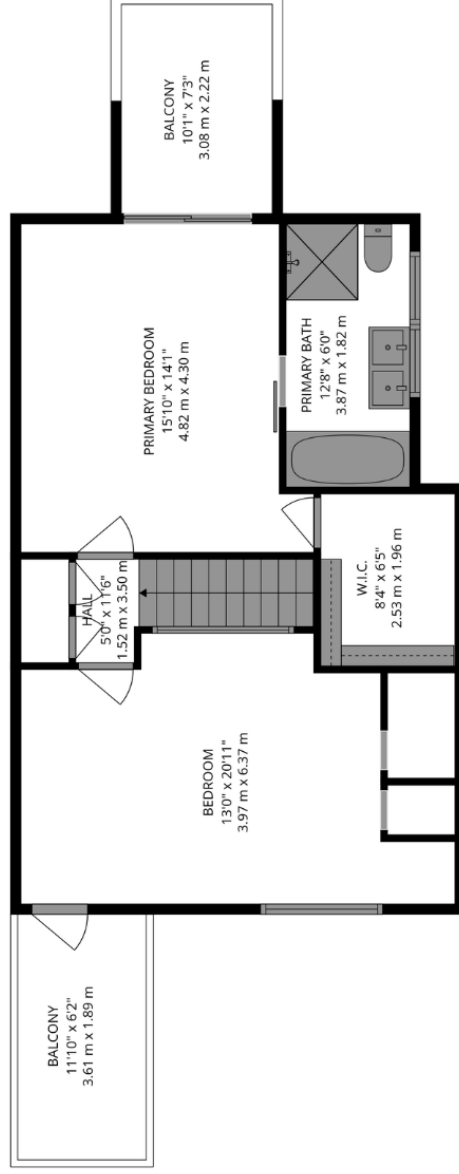

# FLOOR PLANS

4 Bedroom Residential Suite - 2158 SQ FT

First Floor

Second Floor