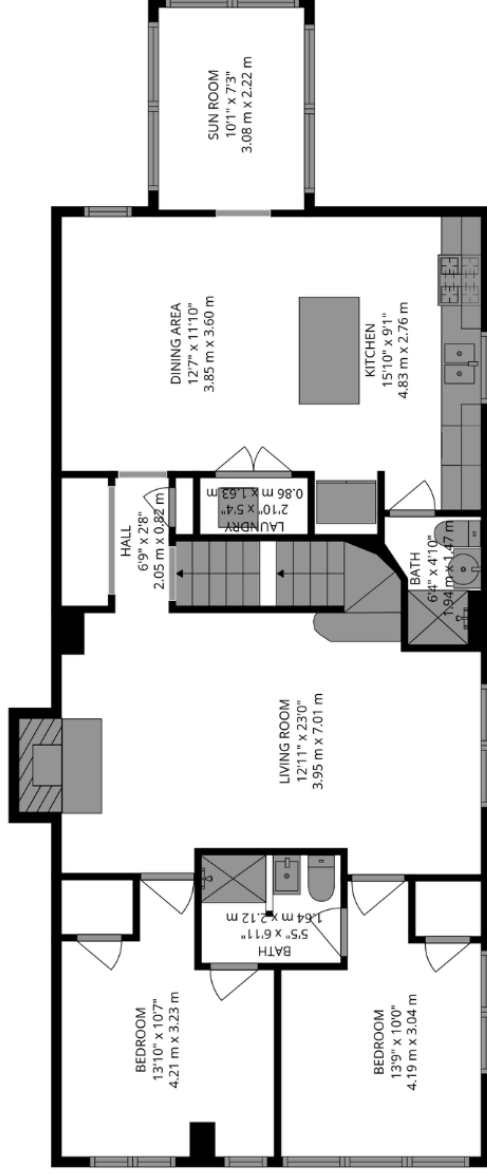

# FLOOR PLANS

4 Bedroom Residential Suite - 2158 SQ FT

First Floor

Second Floor