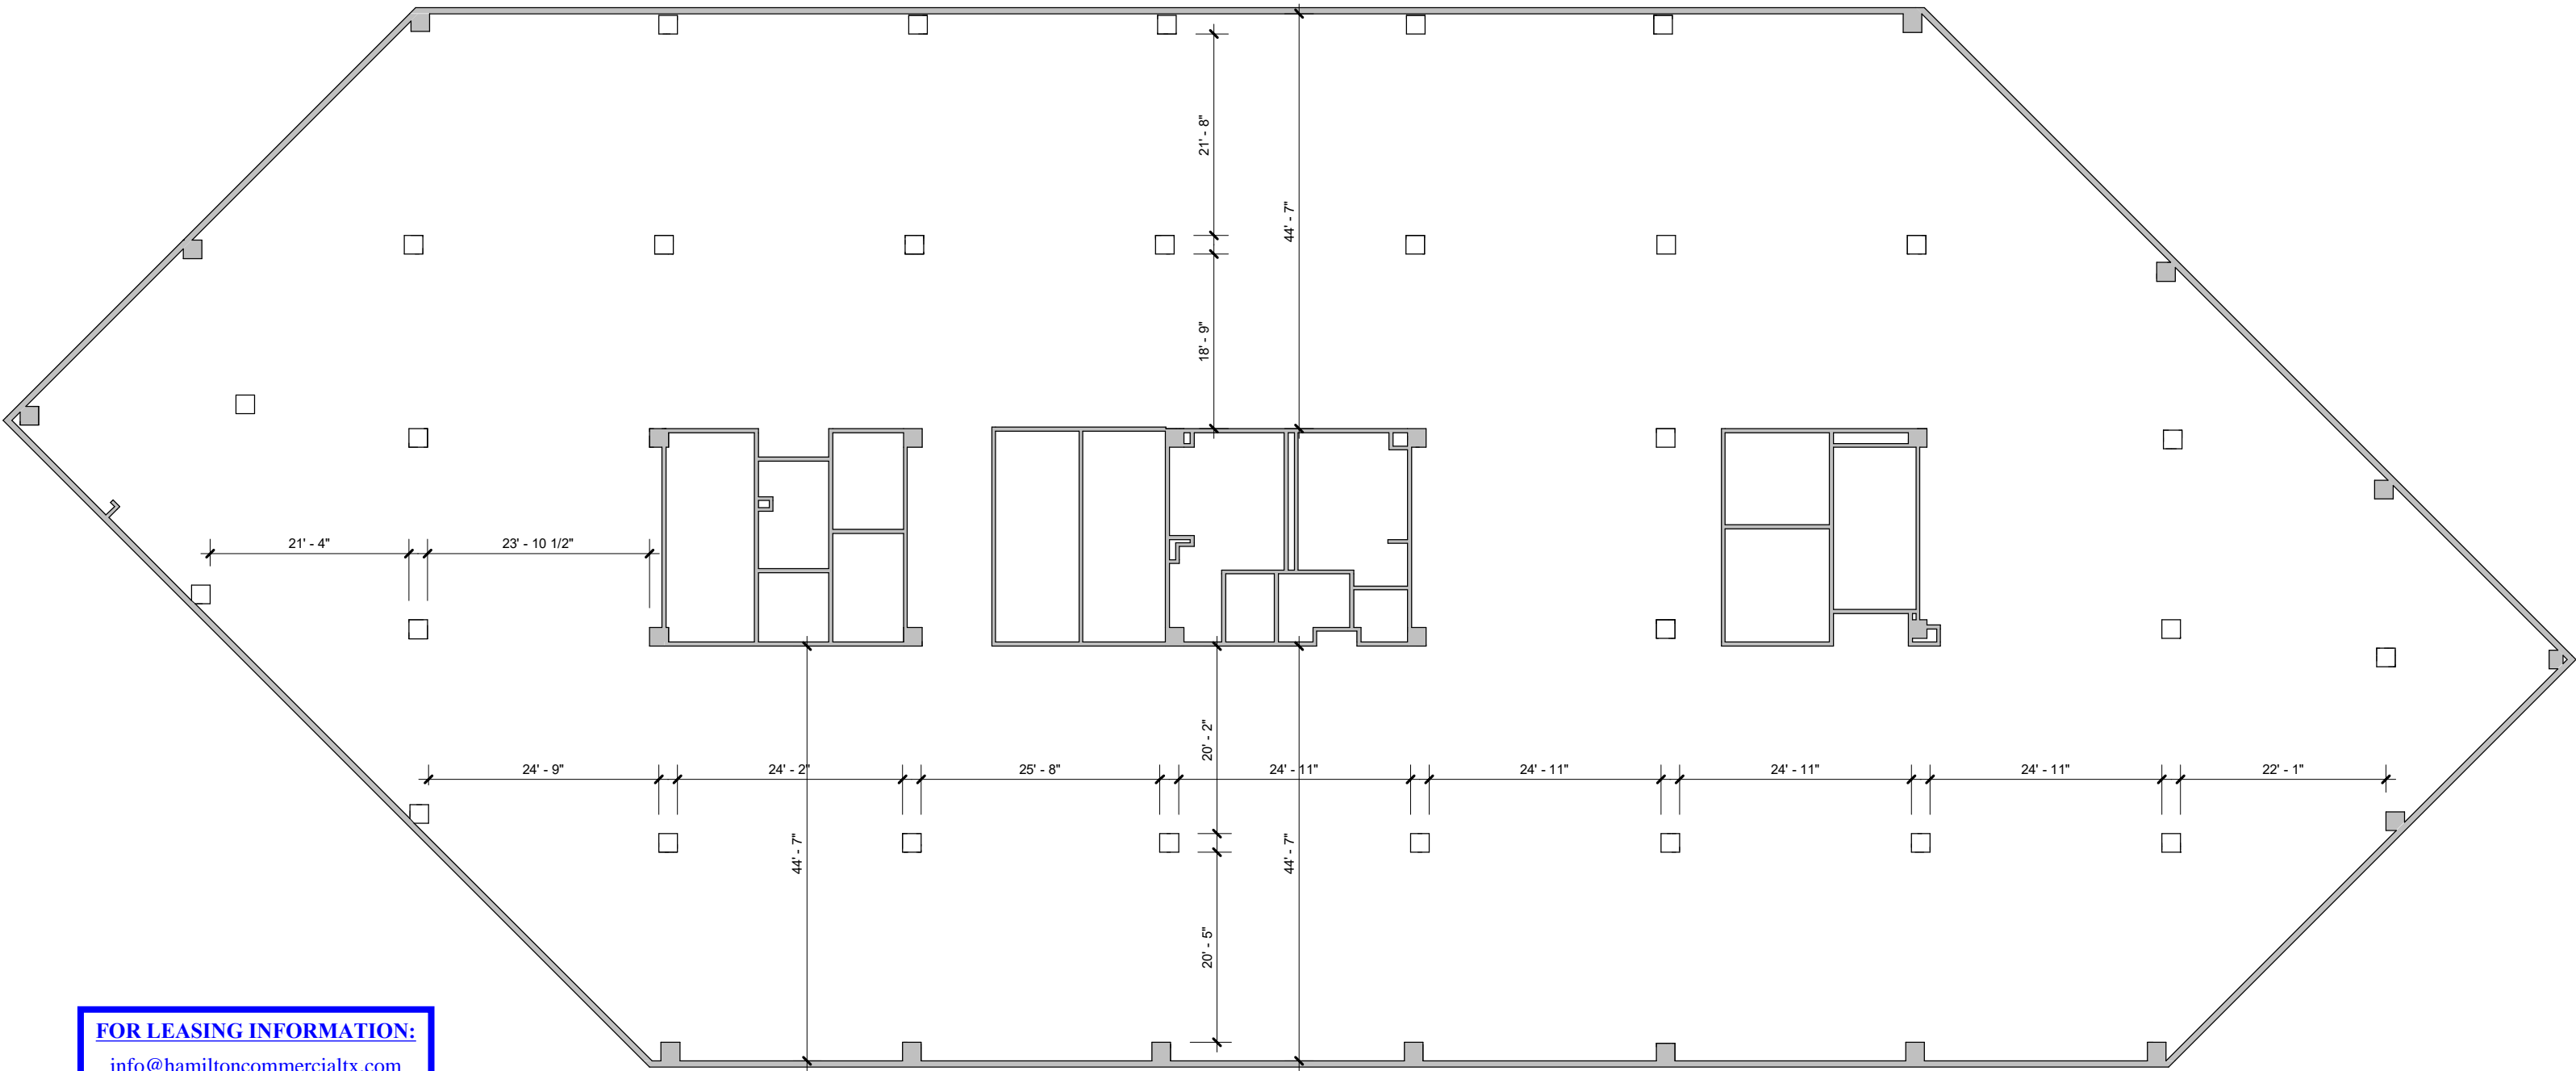

LBJ CENTER

9441 LBJ Freeway - Dallas, TX

SUITE 600

24,478 RSF

KEY PLAN

FOR LEASING INFORMATION:
info@hamiltoncommercialtx.com
214-702-8499

All dimensions and square footages are approximate.

Scale: N.T.S.