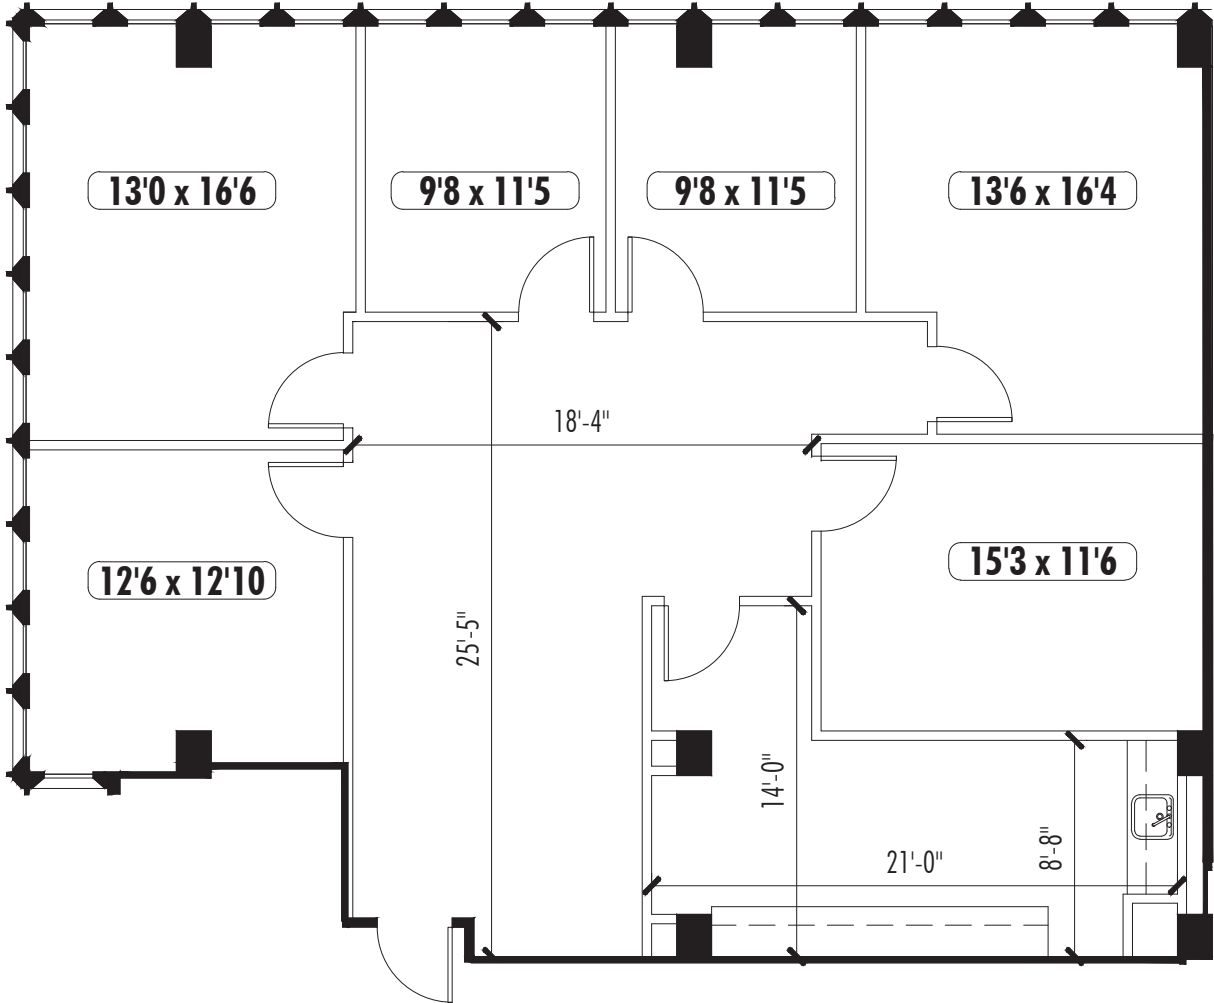

# TOWER 229, SUITE 925

1,929 RSF

KEY PLAN

PEACHTREE  
CENTER