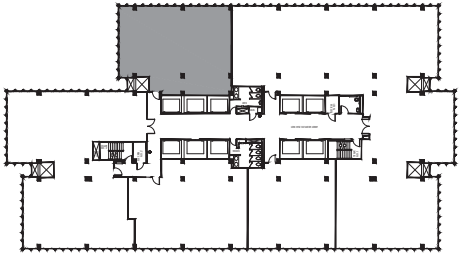

# TOWER 229, SUITE 925

1,929 RSF

KEY PLAN

PEACHTREE  
CENTER