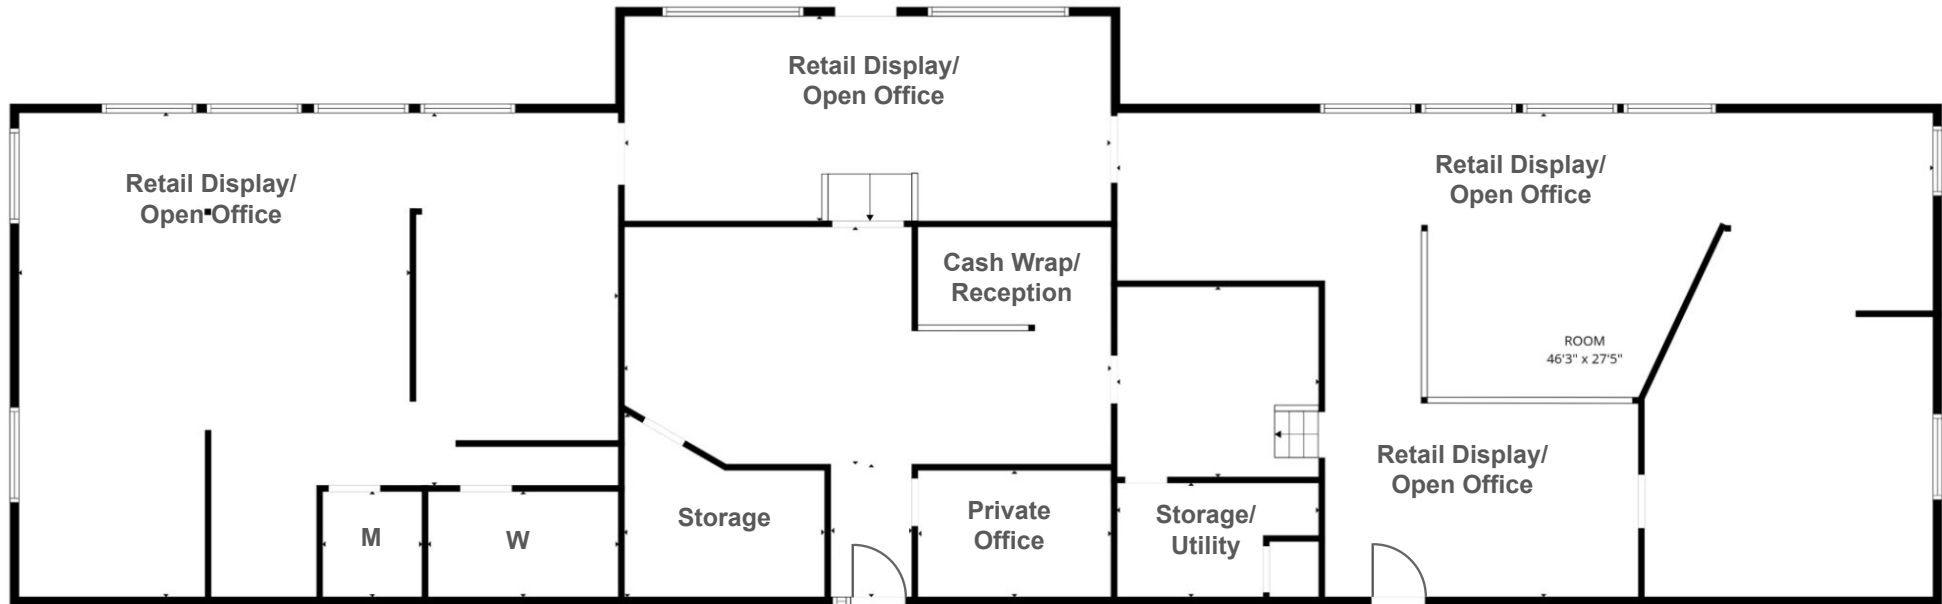

# Floor Plan - Office

**westwood**  
**COMMERCIAL**  
REAL ESTATE CO.

**5605 SR 37 E**

Delaware, OH 43015

5

**Retail/Office Floor Plan**

Not to Scale/For Reference Only

# Floor Plan -

### Warehouse Floor Plan

Not to Scale/For Reference Only