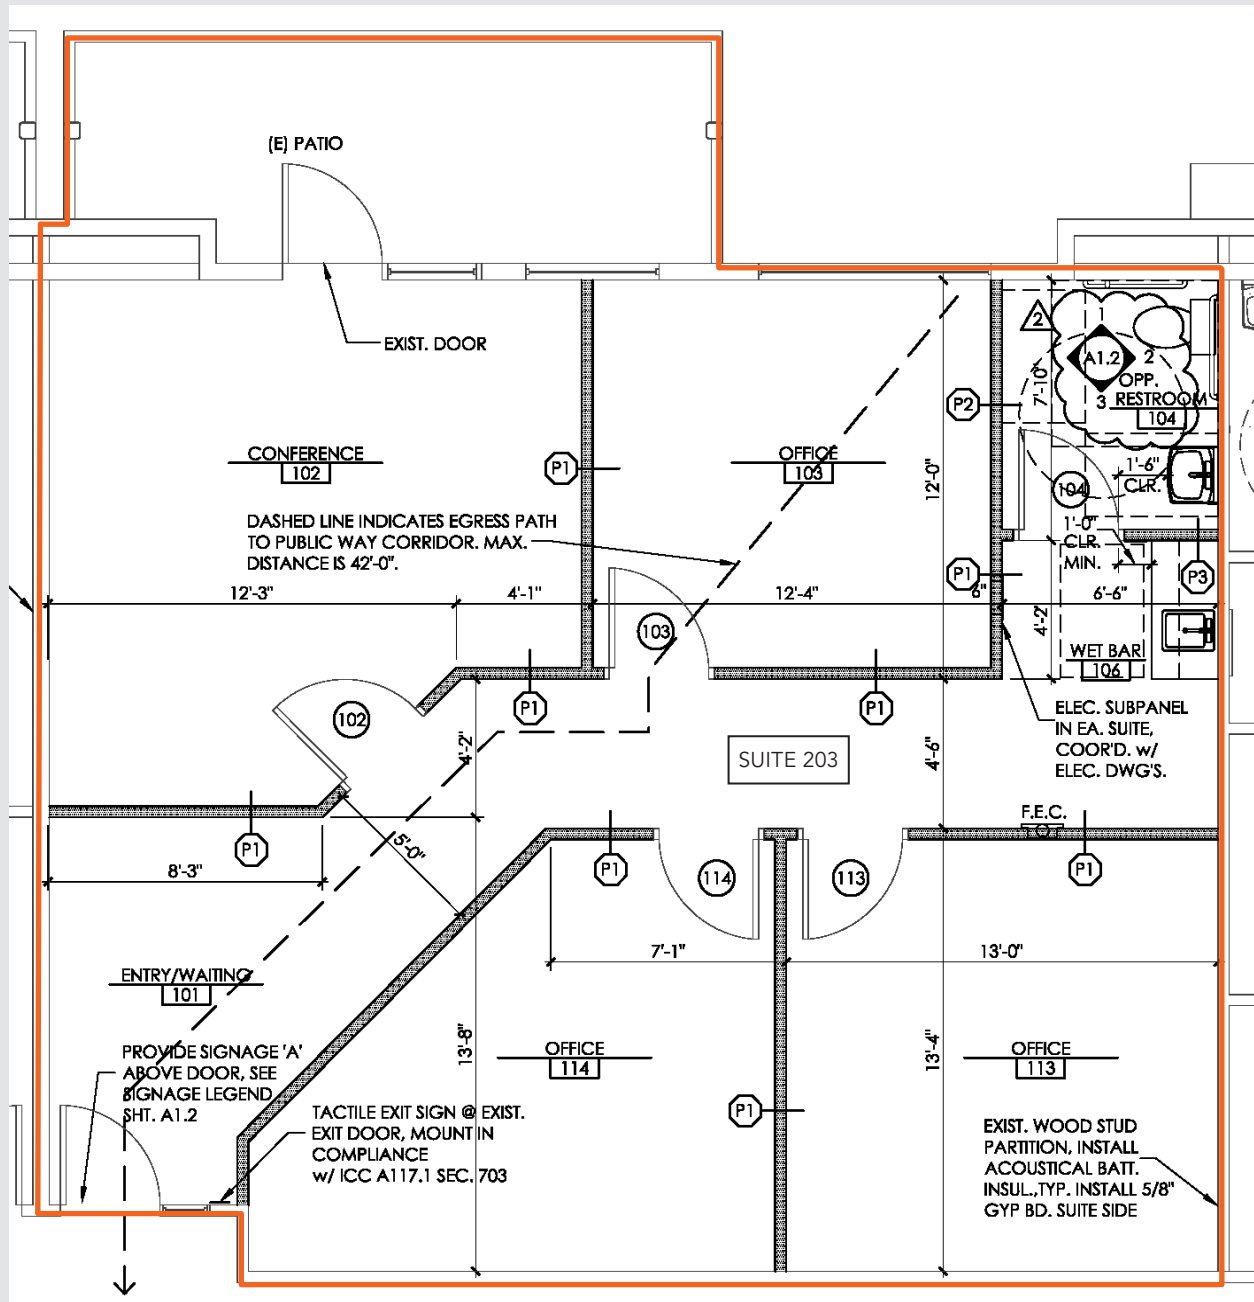

Suite 203 Floor Plan

Contact:

Kevin B. Call, CPA
Principal, Designated Broker
928 440 5450
Kevin@KellyandCall.com

Rob Gerlak
Principal
928 440 5450
Rob@KellyandCall.com