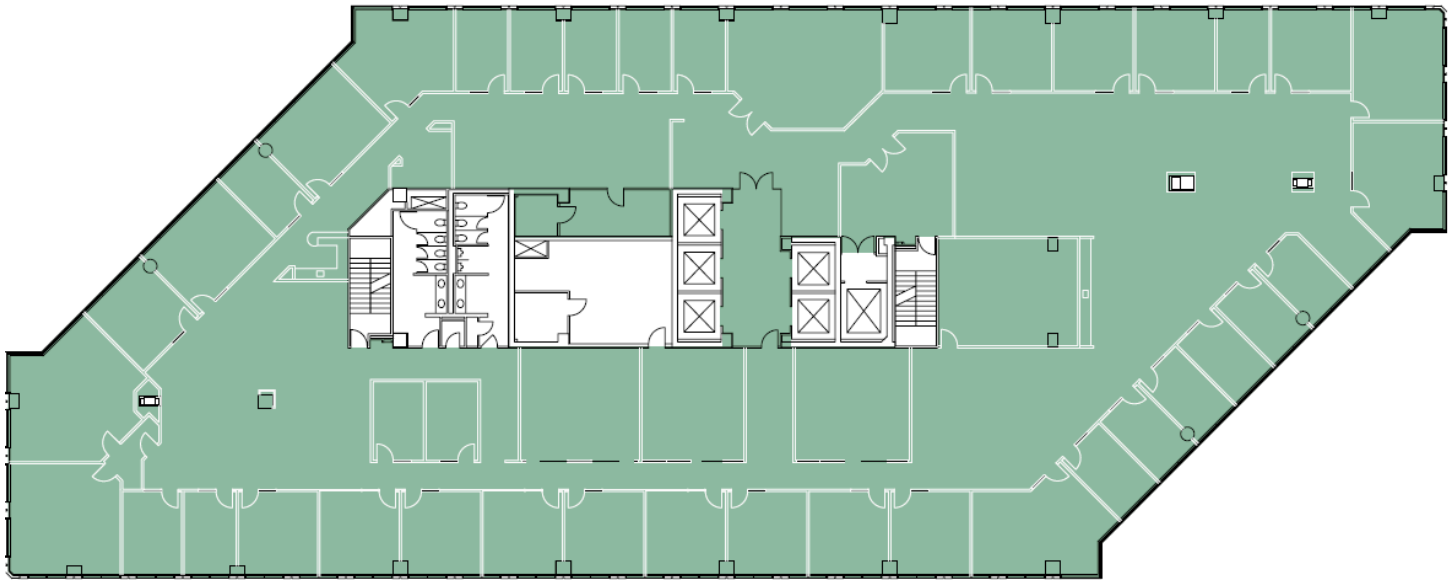

# WARREN PLACE

### DETAILS

Available Suite:	1700
Suite SqFt:	24,336
Building Size:	463,696
Price/SF:	\$27.00

Warren Place at 61st and Yale. Located next to Mahogany Prime Steakhouse, Pub W, Neighborhood Jam, Starbucks, and more. Two Warren Place offers spectacular natural light and extensive views of Tulsa.