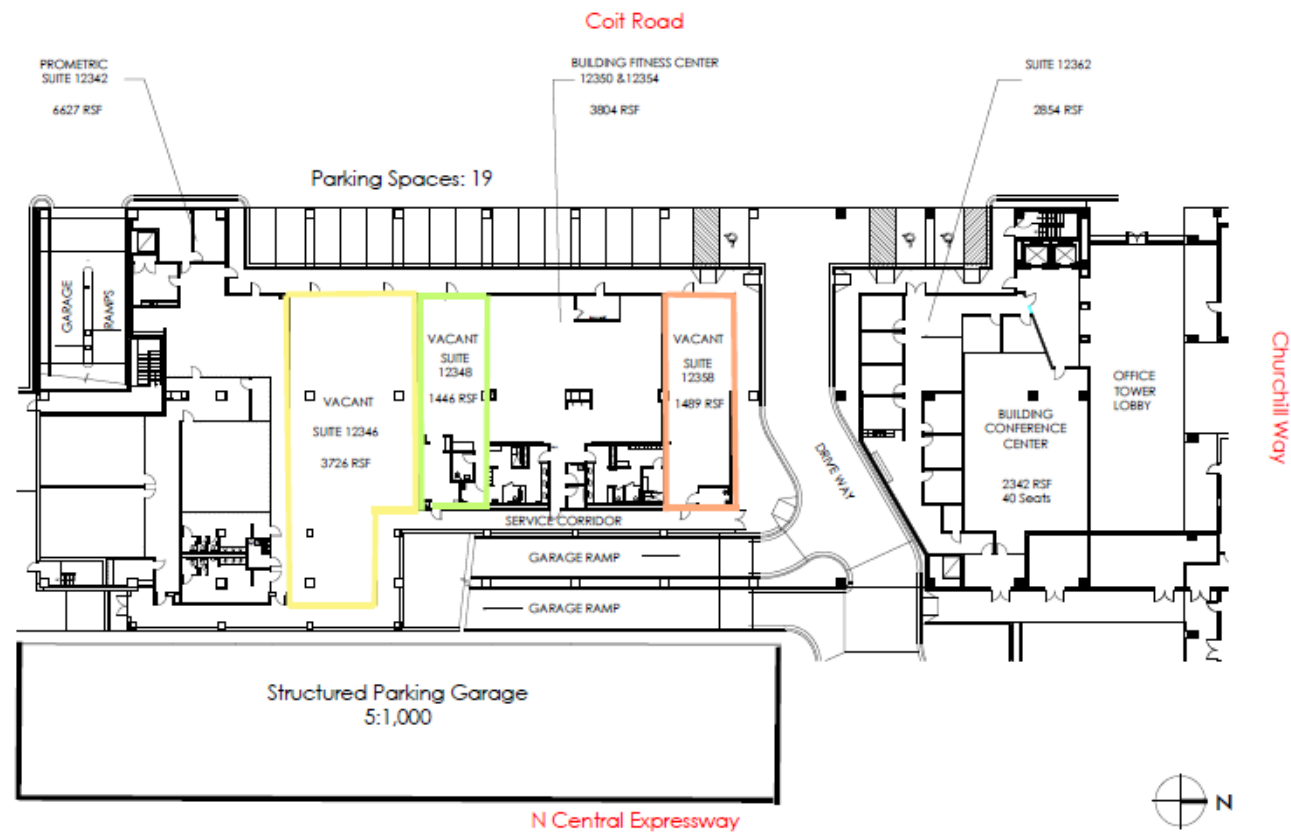

LEASING TEAM CONTACT:

KOLBY DICKERSON - 214.534.1599
kdickerson@txreproperties.com

SAM DAVIS - 214.684.7197
sdavis@txreproperties.com

GRANT GOMEZ - 214.734.4725
grant@txreproperties.com

**SUITE 12348 | 1,446 RSF
AS-BUILT**

CHURCHILL TOWER
12400 COIT RD. DALLAS, TX 75251

SUITE #1348 1,446 RSF