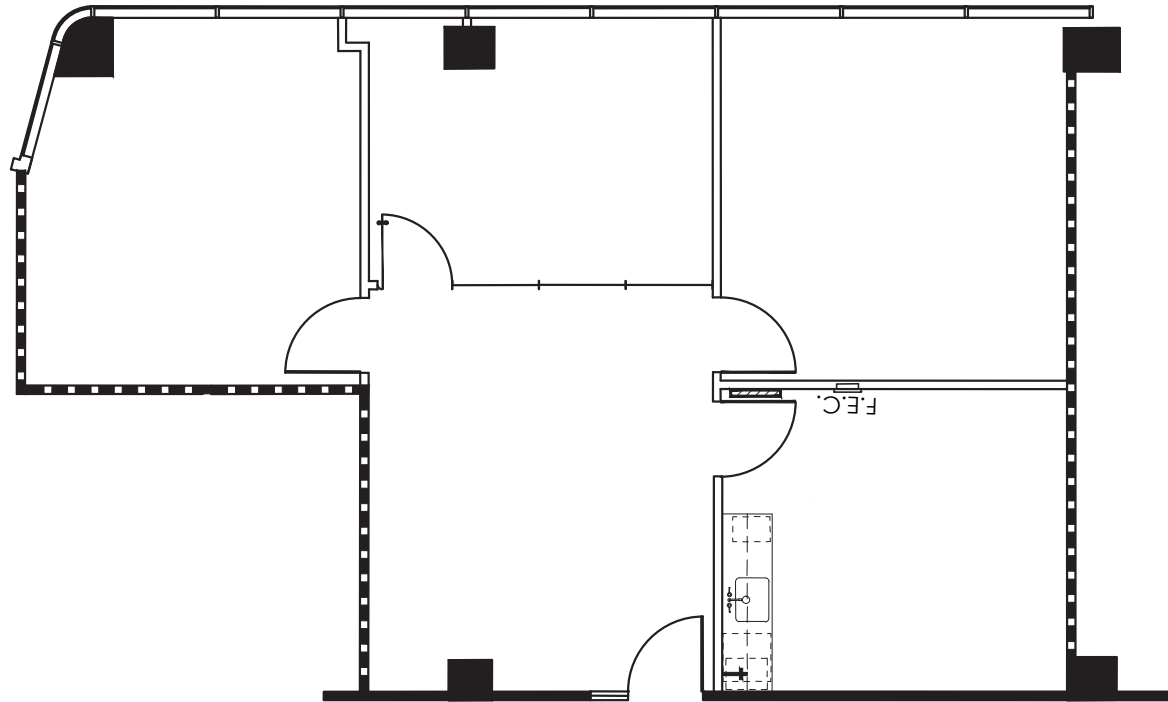

**FOR
LEASE**

**Suite 350
1,149 RSF**

Chris Wright
Executive Vice President
+ 1 214 217 1229
c.wright@colliers.com

Lily Jackson
Associate
+1 214 217 4920
lily.jackson@colliers.com

Jack Beare
Vice President
+ 1 214 217 4861
jack.beare@colliers.com

15400 KNOLL TRAIL DRIVE
DALLAS, TX 75248

knolltrailcrossing.com