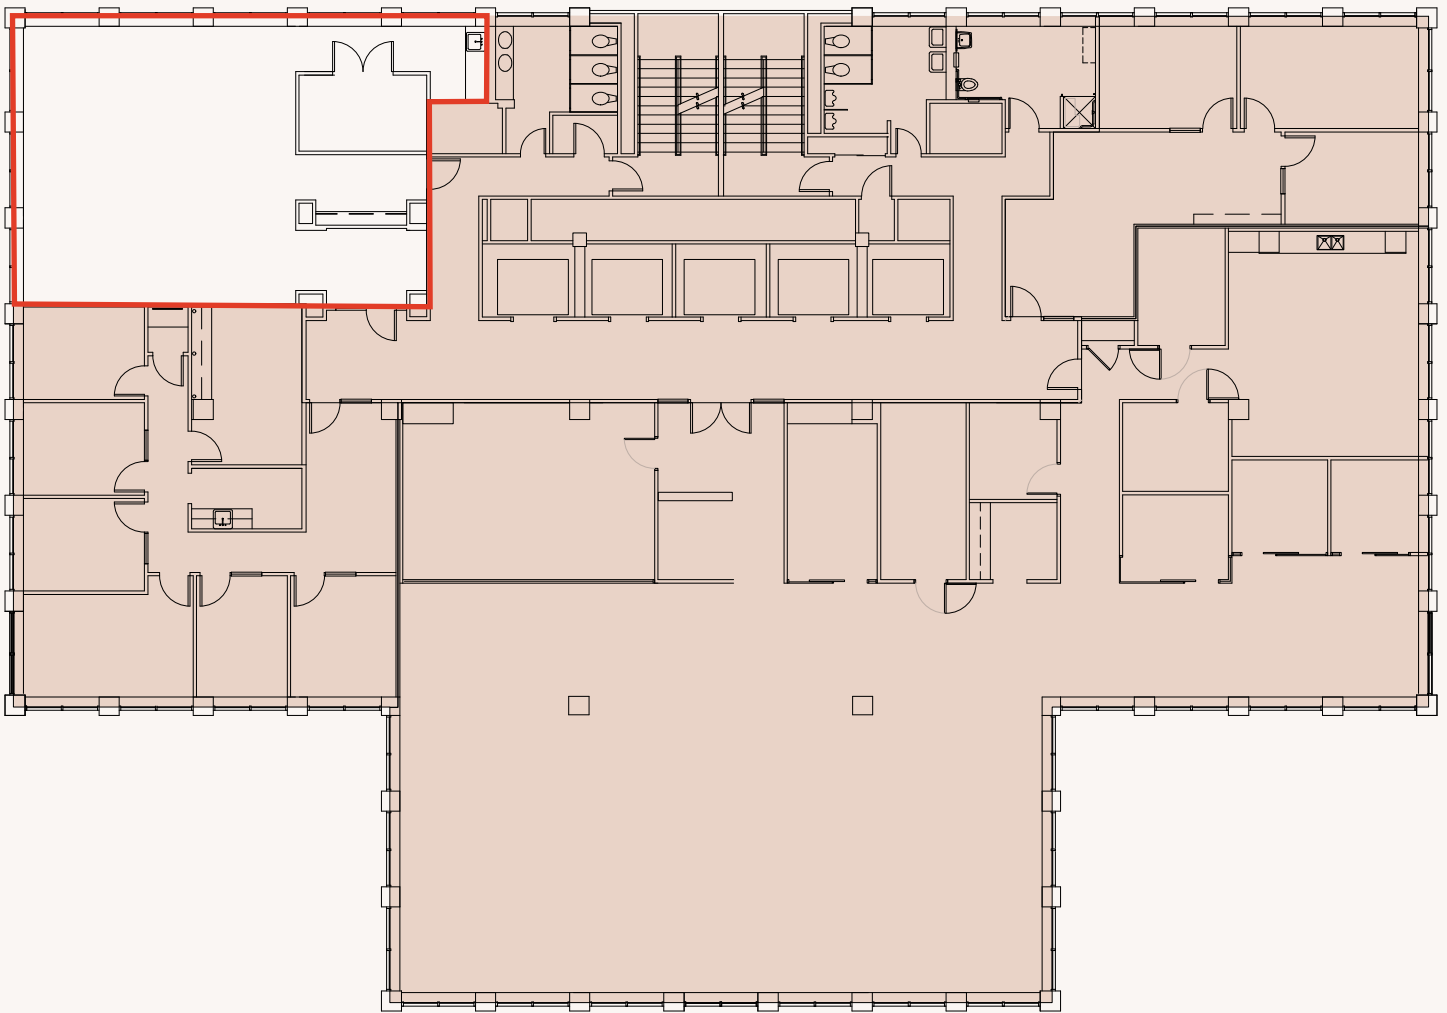

PLAZA 600

SUITE 205 :: 1,582 RSF

600 STEWART STREET
SEATTLE, WA 98101

Cleita Harvey +1 206 607 1794 cleita.harvey@jll.com
Tim Jones +1 206 971 7011 tim.jones@jll.com
Charlotte Evans +1 206 607 1720 charlotte.evans@jll.com