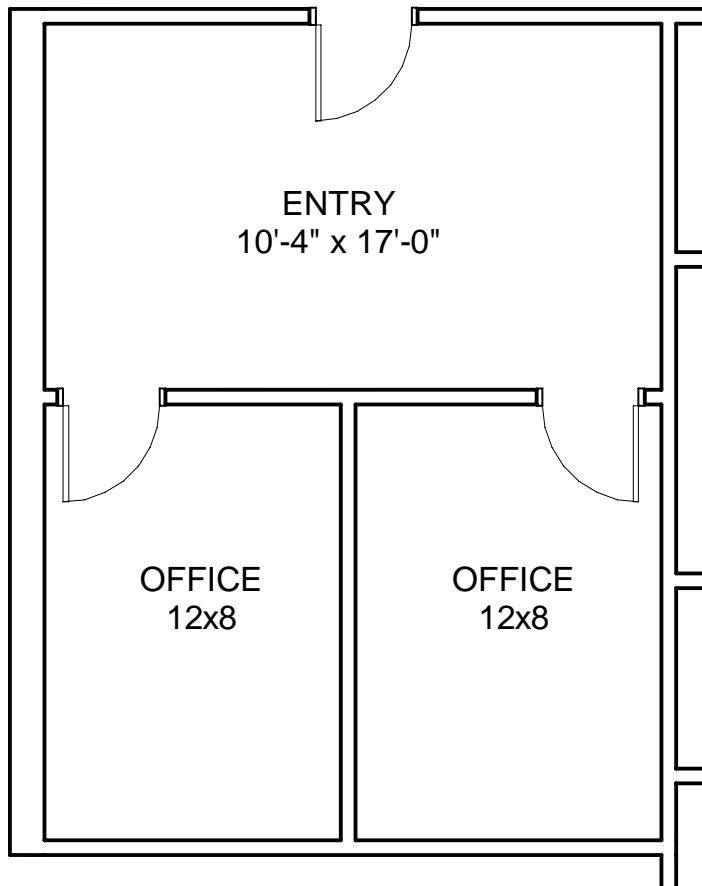

119 East Ogden

119 East Ogden Avenue
Hinsdale, IL 60521

SINGLE OFFICE LAYOUT

SUITE 10 452 RSF

3/16" = 1'-0"