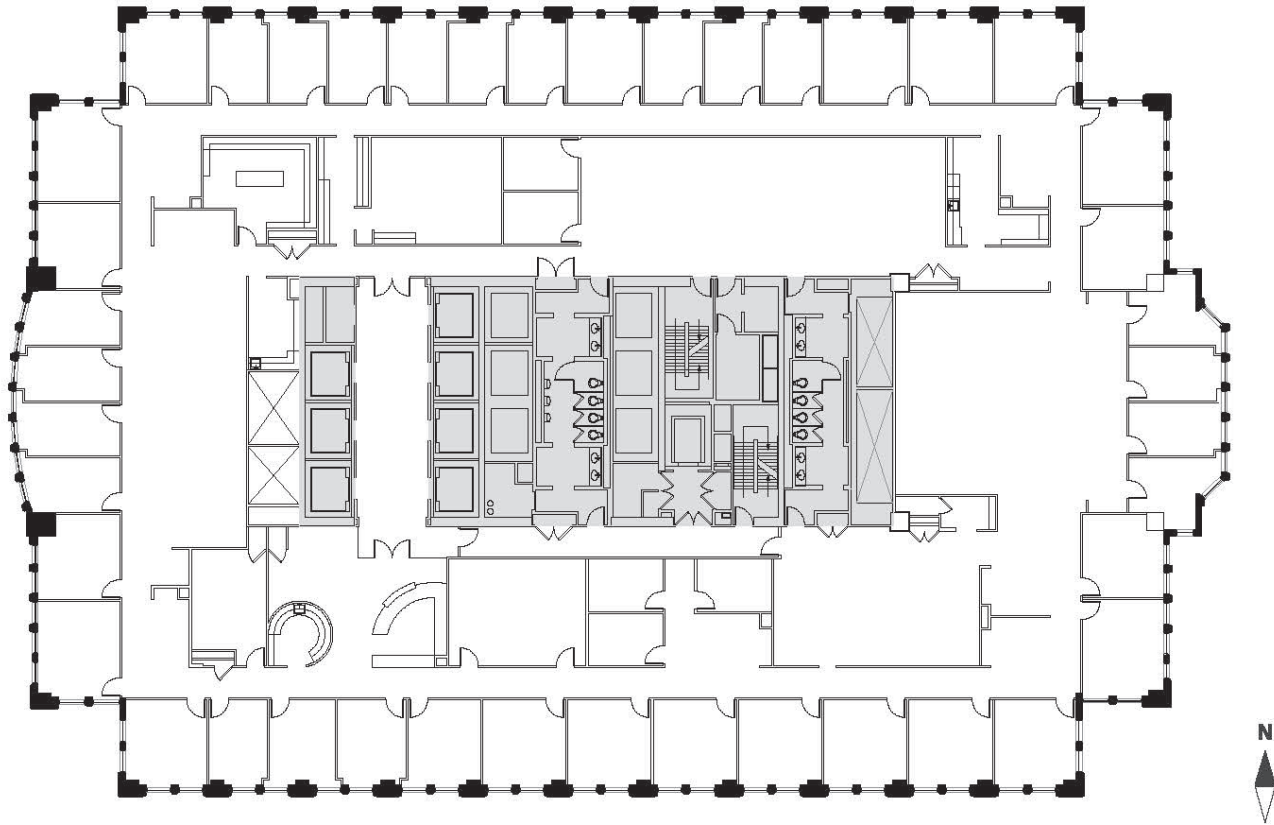

Floor Plan

15th Floor | Suite 1500 | 23,456 RSF

Mason Taylor
+1 312 470 2337
mason.taylor@cushwake.com

Karoline Eigel
+1 312 470 2302
karoline.eigel@cushwake.com

Paige Krueger
+1 949 554 9643
paige.krueger@cushwake.com