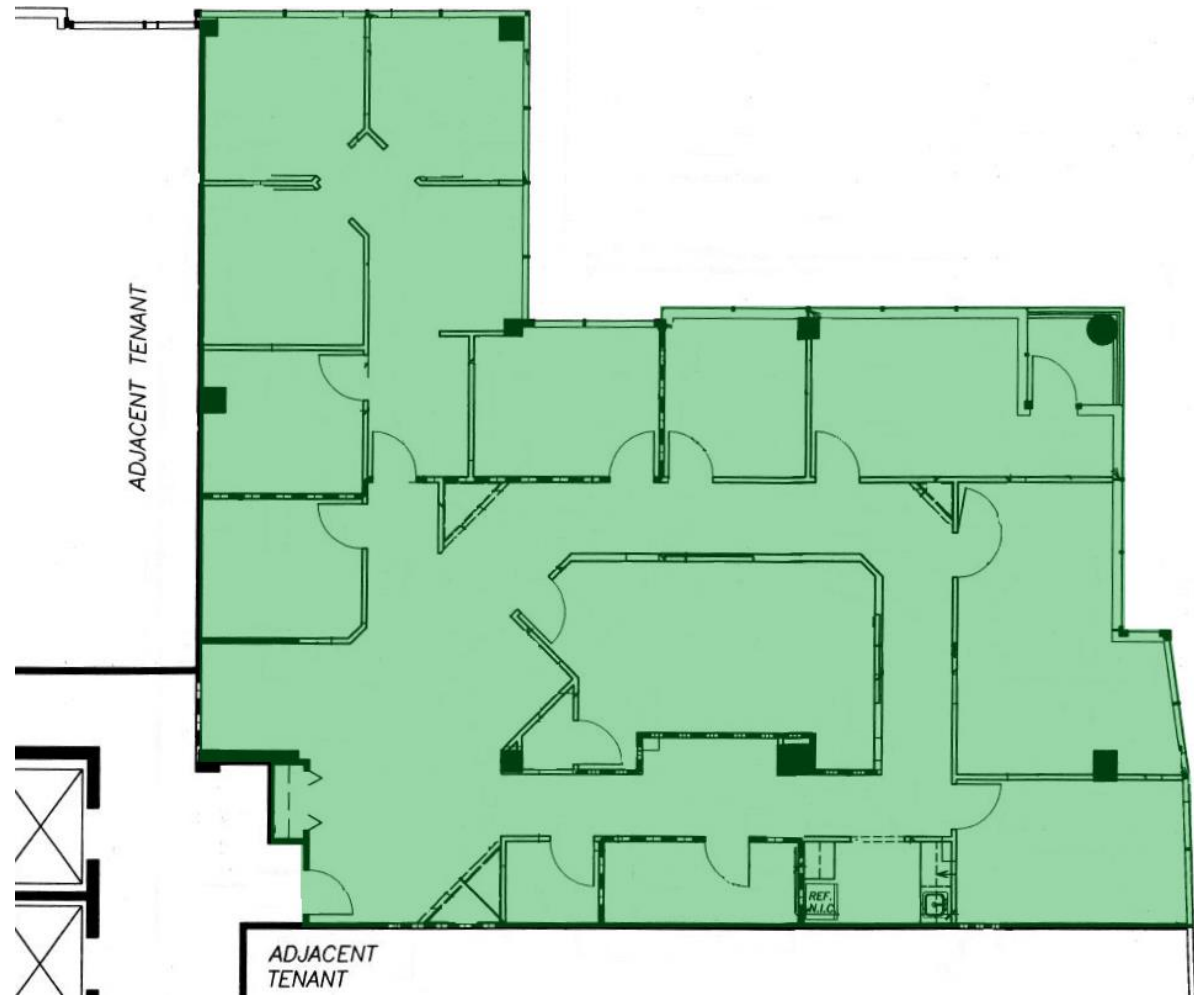

TREVION Corporate Park

12850 Middlebrook Road • Germantown • Maryland
Spec Suite • Suite 303 • 3,535 Rentable Square Feet

ROSSI Commercial Real Estate

12800 MIDDLEBROOK ROAD
SUITE 200
GERMANTOWN, MD 20874
Main: 301-355-0070
www.rossicre.com