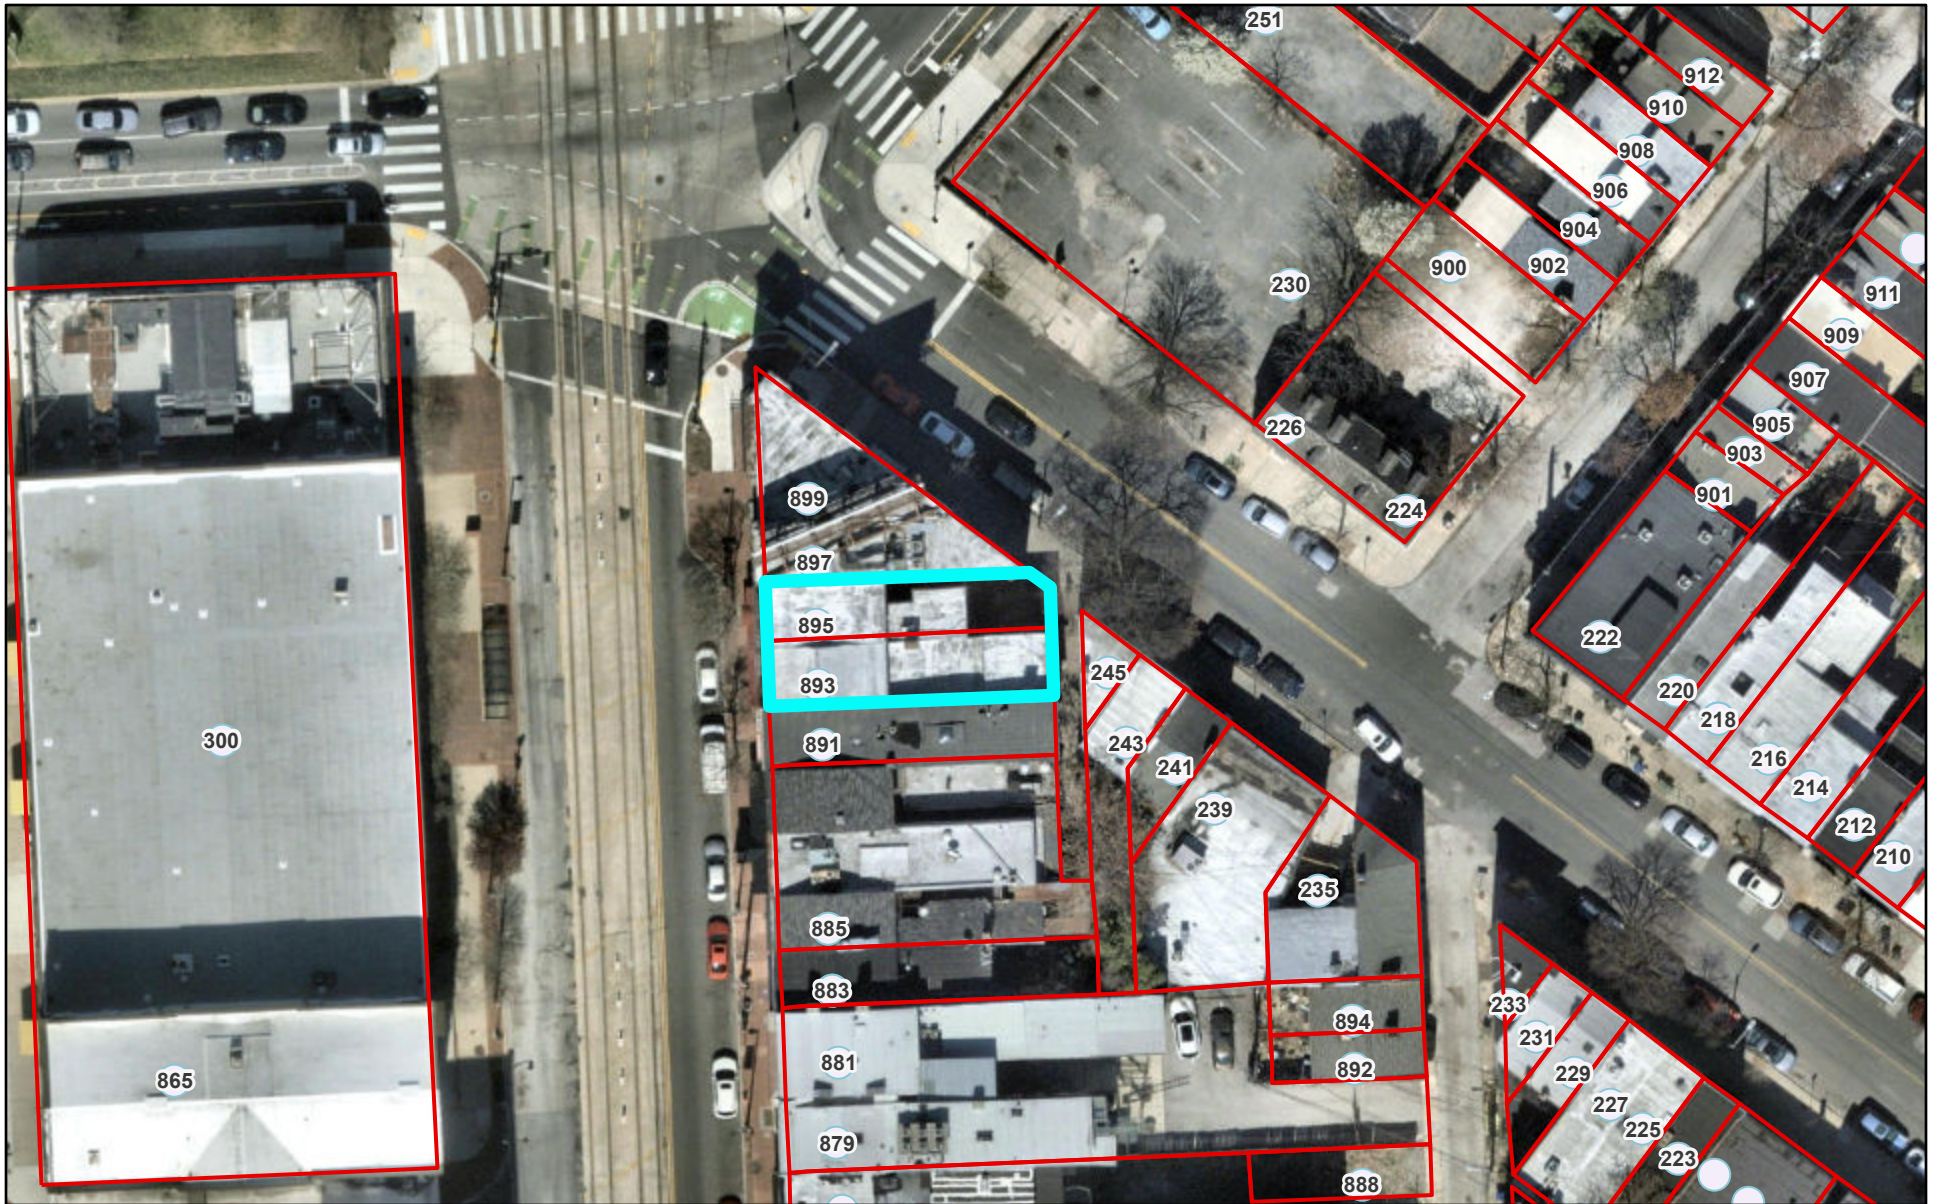

# Baltimore CityView Map

5/29/2026, 8:18:13 AM

- World\_Boundaries\_and\_Places
- Real Property Information
- Baltimore Addresses

- World Imagery
- High Resolution 60cm Imagery
- High Resolution 30cm Imagery

- Citations
- 15cm Resolution Metadata