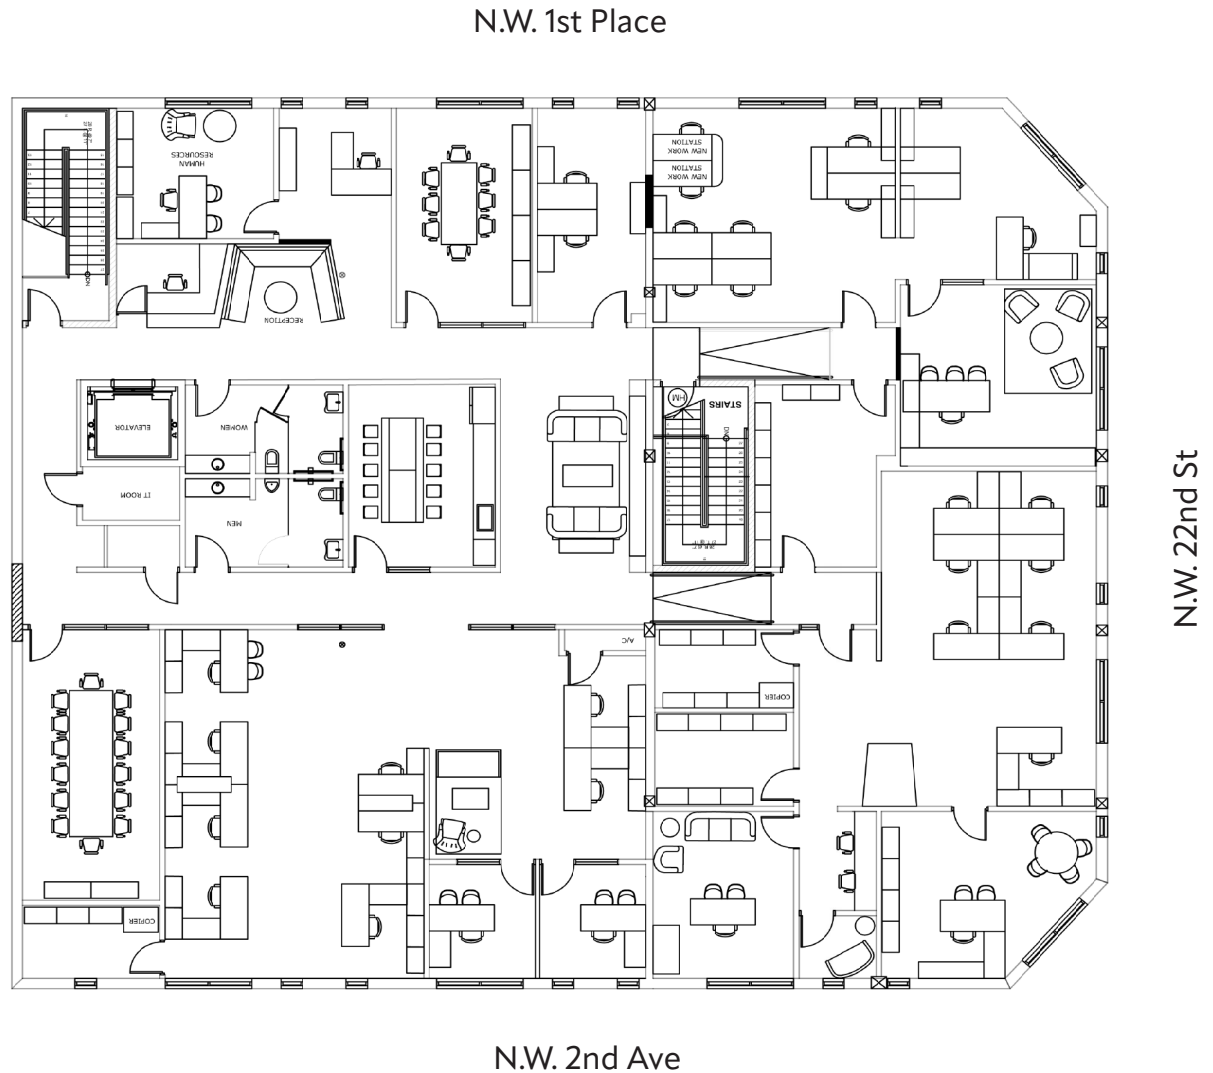

# 2nd Floor

9,543 RSF

Dedicated elevator for office use

Floor-to-Ceiling Windows

Large Floorplate

Building Signage Opportunity

Dedicated ground floor lobby

Private Office	6
Workstations	30
Conference Room	2
Huddle Room	1
Total Headcount	36