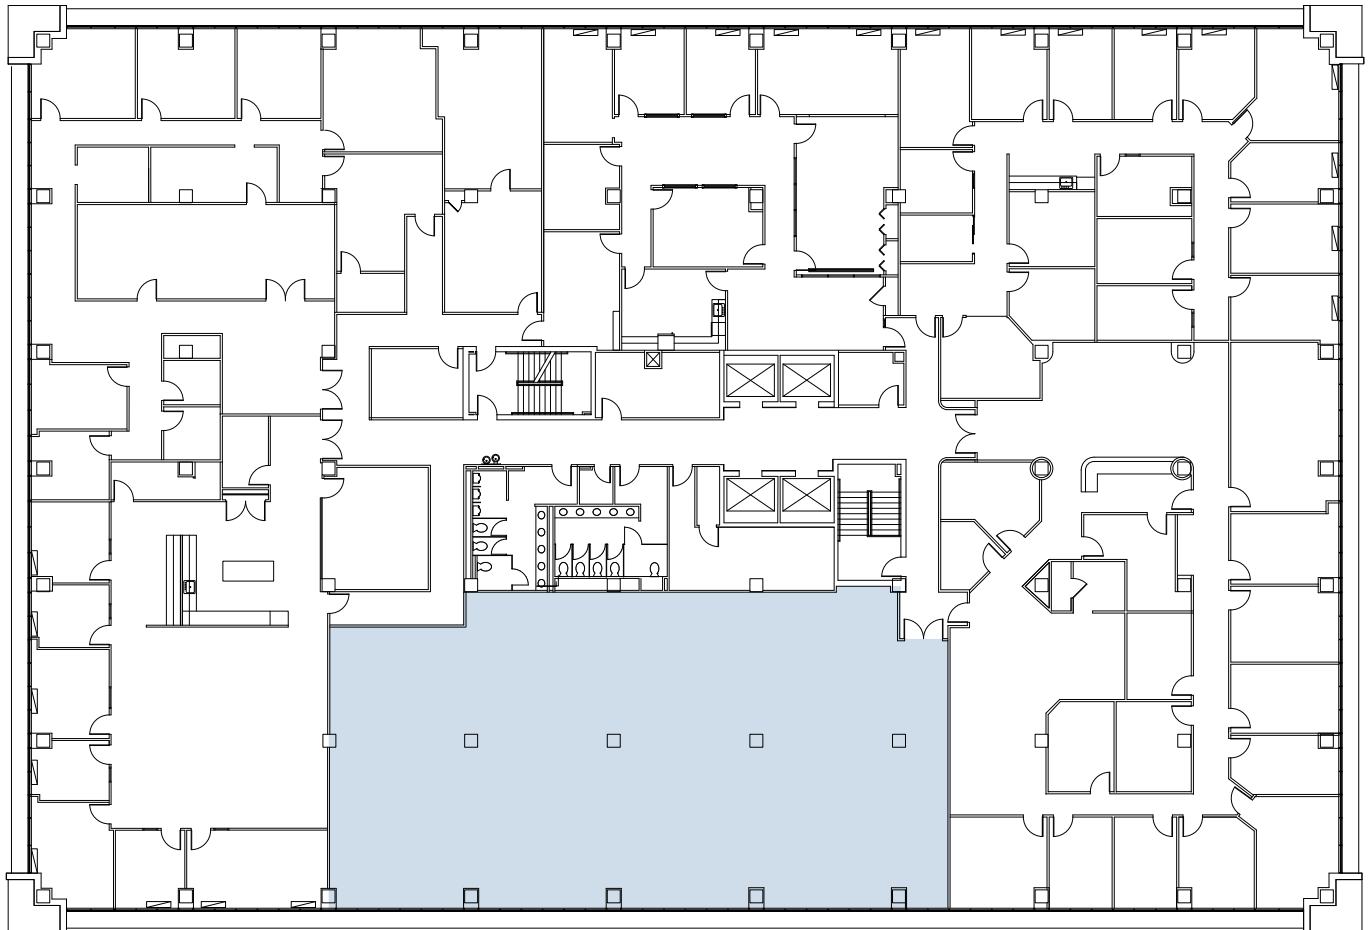

# 1700 ROCKVILLE PIKE

4th Floor | 5,631 SQ.FT.

AVAILABLE SPACE